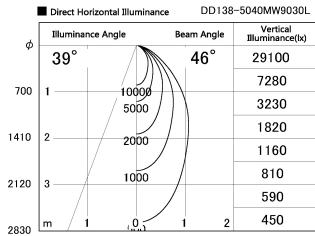

Item no. DD138-5040MW9030L

Series Name: Cledy spark (Shallow cone)  
(DD138L)

Installation	Recessed mount	
Type	High-efficiency	Fixed
	downlight $\Phi$ 150	
Fixture wattage	48.5W	
Beam angle	46deg	
Color Temp.	3000K	
CRI	Ra>90	
Luminous	6506 lm	
Body	Die-cast aluminum alloy	
Body finish	N/A	
Trim finish	White	
Reflector finish	Mirror	
IP Rate	IP20	
Light source	COB module	
Input Voltage	AC220~240V	
Dimming Type	Non-Dimmable	
Certificate	CE,CCC	
Cut Hole	150	

Height (Weight)	
48.5W	125 (1.4kg)
41.0W	106 (1.2kg)
28.0W	106 (1.2kg)
23.0W	76 (0.9kg)
20.0W	76 (0.9kg)