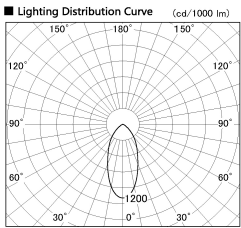

Item no. DD138-5040MW9030L

Series Name: Cledy spark (Shallow cone)  
(DD138L)

Installation	Recessed mount	
Type	High-efficiency	Fixed
	downlight $\Phi$ 150	
Fixture wattage	48.5W	
Beam angle	46deg	
Color Temp.	3000K	
CRI	Ra>90	
Luminous	6506 lm	
Body	Die-cast aluminum alloy	
Body finish	N/A	
Trim finish	White	
Reflector finish	Mirror	
IP Rate	IP20	
Light source	COB module	
Input Voltage	AC220~240V	
Dimming Type	Non-Dimmable	
Certificate	CE,CCC	
Cut Hole	150	

Height (Weight)	
48.5W	125 (1.4kg)
41.0W	106 (1.2kg)
28.0W	106 (1.2kg)
23.0W	76 (0.9kg)
20.0W	76 (0.9kg)