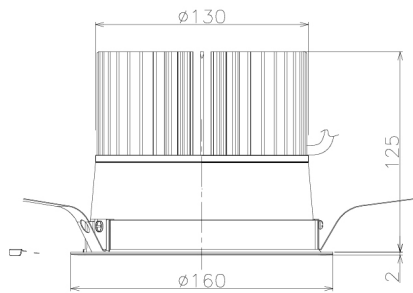

Item no. DD138-5040MW9030L

Series Name: Cledy spark (Shallow cone)  
(DD138L)

Installation	Recessed mount	
Type	High-efficiency	Fixed
	downlight $\Phi$ 150	
Fixture wattage	48.5W	
Beam angle	46deg	
Color Temp.	3000K	
CRI	Ra>90	
Luminous	6506 lm	
Body	Die-cast aluminum alloy	
Body finish	N/A	
Trim finish	White	
Reflector finish	Mirror	
IP Rate	IP20	
Light source	COB module	
Input Voltage	AC220~240V	
Dimming Type	Non-Dimmable	
Certificate	CE,CCC	
Cut Hole	150	

Height (Weight)	
48.5W	125 (1.4kg)
41.0W	106 (1.2kg)
28.0W	106 (1.2kg)
23.0W	76 (0.9kg)
20.0W	76 (0.9kg)