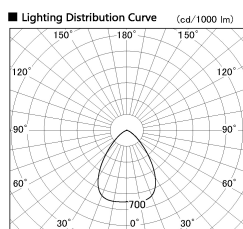

Item no. DD138-5060MW9030L

Series Name: Cledy spark (Shallow cone)
(DD138L)

Installation	Recessed mount	
Type	High-efficiency downlight Φ 150	Fixed
Fixture wattage	48.5W	
Beam angle	76deg	
Color Temp.	3000K	
CRI	Ra>90	
Luminous	6980 lm	
Body	Die-cast aluminum alloy	
Body finish	N/A	
Trim finish	White	
Reflector finish	Mirror	
IP Rate	IP20	
Light source	COB module	
Input Voltage	AC220~240V	
Dimming Type	Non-Dimmable	
Certificate	CE,CCC	
Cut Hole	150	

Height (Weight)	
48.5W	125 (1.4kg)
41.0W	106 (1.2kg)
28.0W	106 (1.2kg)
23.0W	76 (0.9kg)
20.0W	76 (0.9kg)