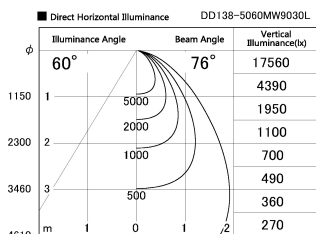

Item no. DD138-5060MW9030L

Series Name: Cledy spark (Shallow cone)
(DD138L)

Installation	Recessed mount	
Type	High-efficiency downlight Φ 150	Fixed
Fixture wattage	48.5W	
Beam angle	76deg	
Color Temp.	3000K	
CRI	Ra>90	
Luminous	6980 lm	
Body	Die-cast aluminum alloy	
Body finish	N/A	
Trim finish	White	
Reflector finish	Mirror	
IP Rate	IP20	
Light source	COB module	
Input Voltage	AC220~240V	
Dimming Type	Non-Dimmable	
Certificate	CE,CCC	
Cut Hole	150	

Height (Weight)	
48.5W	125 (1.4kg)
41.0W	106 (1.2kg)
28.0W	106 (1.2kg)
23.0W	76 (0.9kg)
20.0W	76 (0.9kg)