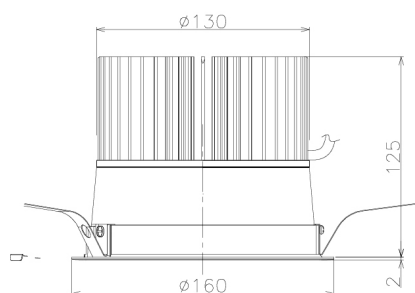

Item no. DD138-5060MW9030L

Series Name: Cledy spark (Shallow cone)
(DD138L)

Installation	Recessed mount	
Type	High-efficiency downlight Φ 150	Fixed
Fixture wattage	48.5W	
Beam angle	76deg	
Color Temp.	3000K	
CRI	Ra>90	
Luminous	6980 lm	
Body	Die-cast aluminum alloy	
Body finish	N/A	
Trim finish	White	
Reflector finish	Mirror	
IP Rate	IP20	
Light source	COB module	
Input Voltage	AC220~240V	
Dimming Type	Non-Dimmable	
Certificate	CE,CCC	
Cut Hole	150	

Height (Weight)	
48.5W	125 (1.4kg)
41.0W	106 (1.2kg)
28.0W	106 (1.2kg)
23.0W	76 (0.9kg)
20.0W	76 (0.9kg)