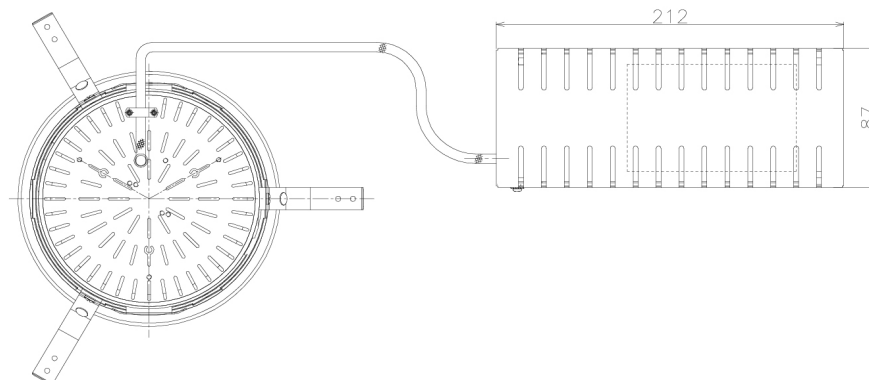

Item no. DD138-5060MW9030L

Series Name: Cledy spark (Shallow cone)
(DD138L)

Installation	Recessed mount	
Type	High-efficiency downlight Φ 150	Fixed
Fixture wattage	48.5W	
Beam angle	76deg	
Color Temp.	3000K	
CRI	Ra>90	
Luminous	6980 lm	
Body	Die-cast aluminum alloy	
Body finish	N/A	
Trim finish	White	
Reflector finish	Mirror	
IP Rate	IP20	
Light source	COB module	
Input Voltage	AC220~240V	
Dimming Type	Non-Dimmable	
Certificate	CE,CCC	
Cut Hole	150	

Height (Weight)	
48.5W	125 (1.4kg)
41.0W	106 (1.2kg)
28.0W	106 (1.2kg)
23.0W	76 (0.9kg)
20.0W	76 (0.9kg)