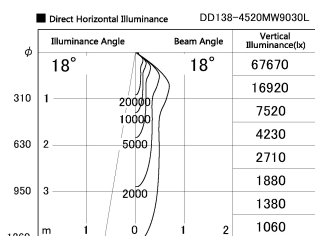

Item no. DD138-4520MW9030L

Series Name: Cledy spark (Shallow cone)
(DD138L)

Installation	Recessed mount	
Type	High-efficiency	Fixed
	downlight Φ150	
Fixture wattage	41W	
Beam angle	18deg	
Color Temp.	3000K	
CRI	Ra>90	
Luminous	5308 lm	
Body	Die-cast aluminum alloy	
Body finish	N/A	
Trim finish	White	
Reflector finish	Mirror	
IP Rate	IP20	
Light source	COB module	
Input Voltage	AC220~240V	
Dimming Type	Non-Dimmable	
Certificate	CE,CCC	
Cut Hole	150	

Height (Weight)	
48.5W	125 (1.4kg)
41.0W	106 (1.2kg)
28.0W	106 (1.2kg)
23.0W	76 (0.9kg)
20.0W	76 (0.9kg)