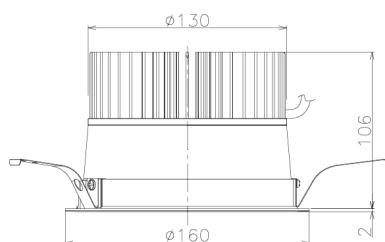

Item no. DD138-4520MW9030L

Series Name: Cledy spark (Shallow cone)
(DD138L)

Installation	Recessed mount	
Type	High-efficiency	Fixed
	downlight Φ150	
Fixture wattage	41W	
Beam angle	18deg	
Color Temp.	3000K	
CRI	Ra>90	
Luminous	5308 lm	
Body	Die-cast aluminum alloy	
Body finish	N/A	
Trim finish	White	
Reflector finish	Mirror	
IP Rate	IP20	
Light source	COB module	
Input Voltage	AC220~240V	
Dimming Type	Non-Dimmable	
Certificate	CE,CCC	
Cut Hole	150	

Height (Weight)	
48.5W	125 (1.4kg)
41.0W	106 (1.2kg)
28.0W	106 (1.2kg)
23.0W	76 (0.9kg)
20.0W	76 (0.9kg)