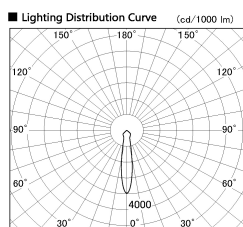

Item no. DD138-4520MW9030L

Series Name: Cledy spark (Shallow cone)
(DD138L)

Installation	Recessed mount	
Type	High-efficiency	Fixed
	downlight Φ150	
Fixture wattage	41W	
Beam angle	18deg	
Color Temp.	3000K	
CRI	Ra>90	
Luminous	5308 lm	
Body	Die-cast aluminum alloy	
Body finish	N/A	
Trim finish	White	
Reflector finish	Mirror	
IP Rate	IP20	
Light source	COB module	
Input Voltage	AC220~240V	
Dimming Type	Non-Dimmable	
Certificate	CE,CCC	
Cut Hole	150	

Height (Weight)	
48.5W	125 (1.4kg)
41.0W	106 (1.2kg)
28.0W	106 (1.2kg)
23.0W	76 (0.9kg)
20.0W	76 (0.9kg)