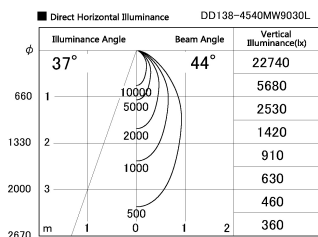

Item no. DD138-4540MW9030L

Series Name: Cledy spark (Shallow cone)
(DD138L)

Installation	Recessed mount	
Type	High-efficiency downlight Φ 150	Fixed
Fixture wattage	41W	
Beam angle	44deg	
Color Temp.	3000K	
CRI	Ra>90	
Luminous	4902 lm	
Body	Die-cast aluminum alloy	
Body finish	N/A	
Trim finish	White	
Reflector finish	Mirror	
IP Rate	IP20	
Light source	COB module	
Input Voltage	AC220~240V	
Dimming Type	Non-Dimmable	
Certificate	CE,CCC	
Cut Hole	150	

Height (Weight)	
48.5W	125 (1.4kg)
41.0W	106 (1.2kg)
28.0W	106 (1.2kg)
23.0W	76 (0.9kg)
20.0W	76 (0.9kg)