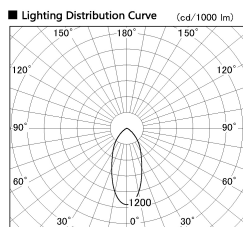

Item no. DD138-4540MW9030L

Series Name: Cledy spark (Shallow cone)
(DD138L)

Installation	Recessed mount	
Type	High-efficiency downlight Φ 150	Fixed
Fixture wattage	41W	
Beam angle	44deg	
Color Temp.	3000K	
CRI	Ra>90	
Luminous	4902 lm	
Body	Die-cast aluminum alloy	
Body finish	N/A	
Trim finish	White	
Reflector finish	Mirror	
IP Rate	IP20	
Light source	COB module	
Input Voltage	AC220~240V	
Dimming Type	Non-Dimmable	
Certificate	CE,CCC	
Cut Hole	150	

Height (Weight)	
48.5W	125 (1.4kg)
41.0W	106 (1.2kg)
28.0W	106 (1.2kg)
23.0W	76 (0.9kg)
20.0W	76 (0.9kg)