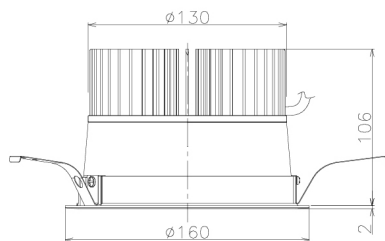

Item no. DD138-4540MW9030L

Series Name: Cledy spark (Shallow cone)
(DD138L)

Installation	Recessed mount	
Type	High-efficiency downlight Φ 150	Fixed
Fixture wattage	41W	
Beam angle	44deg	
Color Temp.	3000K	
CRI	Ra>90	
Luminous	4902 lm	
Body	Die-cast aluminum alloy	
Body finish	N/A	
Trim finish	White	
Reflector finish	Mirror	
IP Rate	IP20	
Light source	COB module	
Input Voltage	AC220~240V	
Dimming Type	Non-Dimmable	
Certificate	CE,CCC	
Cut Hole	150	

Height (Weight)	
48.5W	125 (1.4kg)
41.0W	106 (1.2kg)
28.0W	106 (1.2kg)
23.0W	76 (0.9kg)
20.0W	76 (0.9kg)