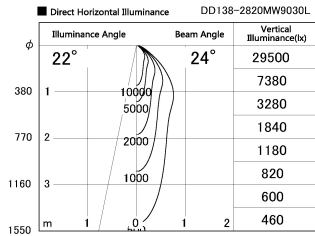

Item no. DD138-2820MW9030L

Series Name: Cledy spark (Shallow cone)
(DD138L)

Installation	Recessed mount	
Type	High-efficiency downlight Φ150	Fixed
Fixture wattage	28W	
Beam angle	24deg	
Color Temp.	3000K	
CRI	Ra>90	
Luminous	3414 lm	
Body	Die-cast aluminum alloy	
Body finish	N/A	
Trim finish	White	
Reflector finish	Mirror	
IP Rate	IP20	
Light source	COB module	
Input Voltage	AC220~240V	
Dimming Type	Non-Dimmable	
Certificate	CE,CCC	
Cut Hole	150	

Height (Weight)	
48.5W	125 (1.4kg)
41.0W	106 (1.2kg)
28.0W	106 (1.2kg)
23.0W	76 (0.9kg)
20.0W	76 (0.9kg)