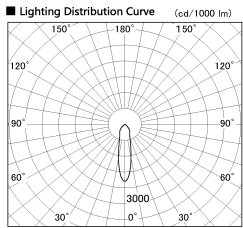

Item no. DD138-2820MW9030L

Series Name: Cledy spark (Shallow cone)
(DD138L)

Installation	Recessed mount	
Type	High-efficiency downlight Φ150	Fixed
Fixture wattage	28W	
Beam angle	24deg	
Color Temp.	3000K	
CRI	Ra>90	
Luminous	3414 lm	
Body	Die-cast aluminum alloy	
Body finish	N/A	
Trim finish	White	
Reflector finish	Mirror	
IP Rate	IP20	
Light source	COB module	
Input Voltage	AC220~240V	
Dimming Type	Non-Dimmable	
Certificate	CE,CCC	
Cut Hole	150	

Height (Weight)	
48.5W	125 (1.4kg)
41.0W	106 (1.2kg)
28.0W	106 (1.2kg)
23.0W	76 (0.9kg)
20.0W	76 (0.9kg)