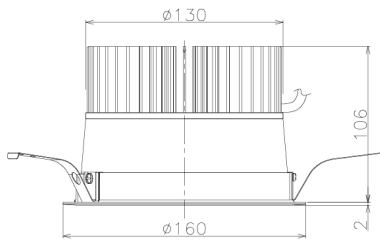

Item no. DD138-2820MW9030L

Series Name: Cledy spark (Shallow cone)
(DD138L)

Installation	Recessed mount	
Type	High-efficiency downlight Φ150	Fixed
Fixture wattage	28W	
Beam angle	24deg	
Color Temp.	3000K	
CRI	Ra>90	
Luminous	3414 lm	
Body	Die-cast aluminum alloy	
Body finish	N/A	
Trim finish	White	
Reflector finish	Mirror	
IP Rate	IP20	
Light source	COB module	
Input Voltage	AC220~240V	
Dimming Type	Non-Dimmable	
Certificate	CE,CCC	
Cut Hole	150	

Height (Weight)	
48.5W	125 (1.4kg)
41.0W	106 (1.2kg)
28.0W	106 (1.2kg)
23.0W	76 (0.9kg)
20.0W	76 (0.9kg)