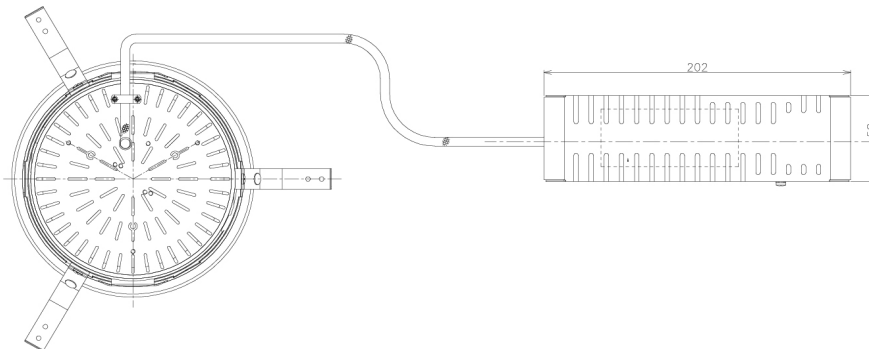

Item no. DD138-2820MW9030L

Series Name: Cledy spark (Shallow cone)
(DD138L)

Installation	Recessed mount	
Type	High-efficiency downlight Φ150	Fixed
Fixture wattage	28W	
Beam angle	24deg	
Color Temp.	3000K	
CRI	Ra>90	
Luminous	3414 lm	
Body	Die-cast aluminum alloy	
Body finish	N/A	
Trim finish	White	
Reflector finish	Mirror	
IP Rate	IP20	
Light source	COB module	
Input Voltage	AC220~240V	
Dimming Type	Non-Dimmable	
Certificate	CE,CCC	
Cut Hole	150	

Height (Weight)	
48.5W	125 (1.4kg)
41.0W	106 (1.2kg)
28.0W	106 (1.2kg)
23.0W	76 (0.9kg)
20.0W	76 (0.9kg)