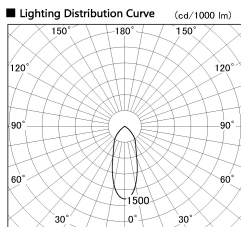

Item no. DD138-2840MW9030L

Series Name: Cledy spark (Shallow cone)
(DD138L)

Installation	Recessed mount	
Type	High-efficiency	Fixed
	downlight $\Phi 150$	
Fixture wattage	28W	
Beam angle	37deg	
Color Temp.	3000K	
CRI	Ra>90	
Luminous	3330 lm	
Body	Die-cast aluminum alloy	
Body finish	N/A	
Trim finish	White	
Reflector finish	Mirror	
IP Rate	IP20	
Light source	COB module	
Input Voltage	AC220~240V	
Dimming Type	Non-Dimmable	
Certificate	CE,CCC	
Cut Hole	150	

Height (Weight)	
48.5W	125 (1.4kg)
41.0W	106 (1.2kg)
28.0W	106 (1.2kg)
23.0W	76 (0.9kg)
20.0W	76 (0.9kg)