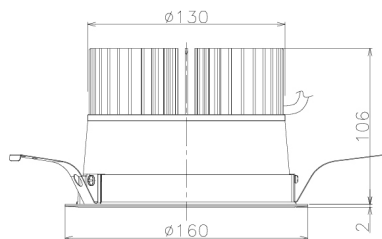

Item no. DD138-2840MW9030L

Series Name: Cledy spark (Shallow cone)
(DD138L)

Installation	Recessed mount	
Type	High-efficiency	Fixed
	downlight $\Phi 150$	
Fixture wattage	28W	
Beam angle	37deg	
Color Temp.	3000K	
CRI	Ra>90	
Luminous	3330 lm	
Body	Die-cast aluminum alloy	
Body finish	N/A	
Trim finish	White	
Reflector finish	Mirror	
IP Rate	IP20	
Light source	COB module	
Input Voltage	AC220~240V	
Dimming Type	Non-Dimmable	
Certificate	CE,CCC	
Cut Hole	150	

Height (Weight)	
48.5W	125 (1.4kg)
41.0W	106 (1.2kg)
28.0W	106 (1.2kg)
23.0W	76 (0.9kg)
20.0W	76 (0.9kg)