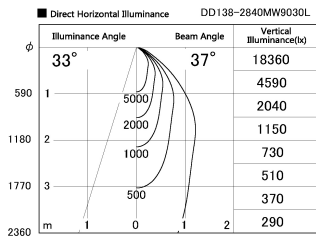

Item no. DD138-2840MW9030L

Series Name: Cledy spark (Shallow cone)
(DD138L)

Installation	Recessed mount	
Type	High-efficiency	Fixed
	downlight $\Phi 150$	
Fixture wattage	28W	
Beam angle	37deg	
Color Temp.	3000K	
CRI	Ra>90	
Luminous	3330 lm	
Body	Die-cast aluminum alloy	
Body finish	N/A	
Trim finish	White	
Reflector finish	Mirror	
IP Rate	IP20	
Light source	COB module	
Input Voltage	AC220~240V	
Dimming Type	Non-Dimmable	
Certificate	CE,CCC	
Cut Hole	150	

Height (Weight)	
48.5W	125 (1.4kg)
41.0W	106 (1.2kg)
28.0W	106 (1.2kg)
23.0W	76 (0.9kg)
20.0W	76 (0.9kg)