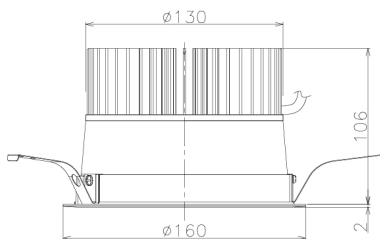

Item no. DD138-2860MW9030L

Series Name: Cledy spark (Shallow cone)
(DD138L)

Installation	Recessed mount	
Type	High-efficiency	Fixed
	downlight $\Phi 150$	
Fixture wattage	28W	
Beam angle	83deg	
Color Temp.	3000K	
CRI	Ra>90	
Luminous	3331 lm	
Body	Die-cast aluminum alloy	
Body finish	N/A	
Trim finish	White	
Reflector finish	Mirror	
IP Rate	IP20	
Light source	COB module	
Input Voltage	AC220~240V	
Dimming Type	Non-Dimmable	
Certificate	CE,CCC	
Cut Hole	150	

Height (Weight)	
48.5W	125 (1.4kg)
41.0W	106 (1.2kg)
28.0W	106 (1.2kg)
23.0W	76 (0.9kg)
20.0W	76 (0.9kg)