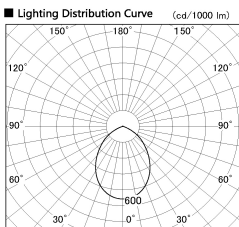

Item no. DD138-2860MW9030L

Series Name: Cledy spark (Shallow cone)
(DD138L)

Installation	Recessed mount	
Type	High-efficiency	Fixed
	downlight $\Phi 150$	
Fixture wattage	28W	
Beam angle	83deg	
Color Temp.	3000K	
CRI	Ra>90	
Luminous	3331 lm	
Body	Die-cast aluminum alloy	
Body finish	N/A	
Trim finish	White	
Reflector finish	Mirror	
IP Rate	IP20	
Light source	COB module	
Input Voltage	AC220~240V	
Dimming Type	Non-Dimmable	
Certificate	CE,CCC	
Cut Hole	150	

Height (Weight)	
48.5W	125 (1.4kg)
41.0W	106 (1.2kg)
28.0W	106 (1.2kg)
23.0W	76 (0.9kg)
20.0W	76 (0.9kg)