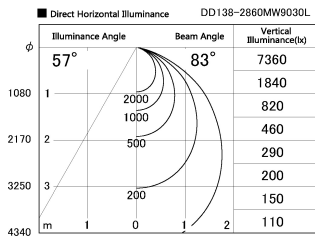

Item no. DD138-2860MW9030L

Series Name: Cledy spark (Shallow cone)
(DD138L)

Installation	Recessed mount	
Type	High-efficiency	Fixed
	downlight $\Phi 150$	
Fixture wattage	28W	
Beam angle	83deg	
Color Temp.	3000K	
CRI	Ra>90	
Luminous	3331 lm	
Body	Die-cast aluminum alloy	
Body finish	N/A	
Trim finish	White	
Reflector finish	Mirror	
IP Rate	IP20	
Light source	COB module	
Input Voltage	AC220~240V	
Dimming Type	Non-Dimmable	
Certificate	CE,CCC	
Cut Hole	150	

Height (Weight)	
48.5W	125 (1.4kg)
41.0W	106 (1.2kg)
28.0W	106 (1.2kg)
23.0W	76 (0.9kg)
20.0W	76 (0.9kg)