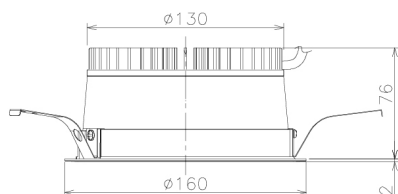

Item no. DD138-2540MW9030L

Series Name: Cledy spark (Shallow cone)
(DD138L)

Installation	Recessed mount	
Type	High-efficiency downlight Φ 150	Fixed
Fixture wattage	23W	
Beam angle	37deg	
Color Temp.	3000K	
CRI	Ra>90	
Luminous	2897 lm	
Body	Die-cast aluminum alloy	
Body finish	N/A	
Trim finish	White	
Reflector finish	Mirror	
IP Rate	IP20	
Light source	COB module	
Input Voltage	AC220~240V	
Dimming Type	Non-Dimmable	
Certificate	CE,CCC	
Cut Hole	150	

Height (Weight)	
48.5W	125 (1.4kg)
41.0W	106 (1.2kg)
28.0W	106 (1.2kg)
23.0W	76 (0.9kg)
20.0W	76 (0.9kg)