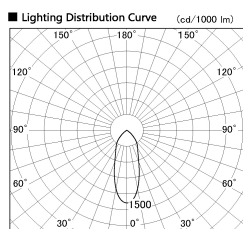

Item no. DD138-2540MW9030L

Series Name: Cledy spark (Shallow cone)
(DD138L)

Installation	Recessed mount	
Type	High-efficiency downlight Φ 150	Fixed
Fixture wattage	23W	
Beam angle	37deg	
Color Temp.	3000K	
CRI	Ra>90	
Luminous	2897 lm	
Body	Die-cast aluminum alloy	
Body finish	N/A	
Trim finish	White	
Reflector finish	Mirror	
IP Rate	IP20	
Light source	COB module	
Input Voltage	AC220~240V	
Dimming Type	Non-Dimmable	
Certificate	CE,CCC	
Cut Hole	150	

Height (Weight)	
48.5W	125 (1.4kg)
41.0W	106 (1.2kg)
28.0W	106 (1.2kg)
23.0W	76 (0.9kg)
20.0W	76 (0.9kg)