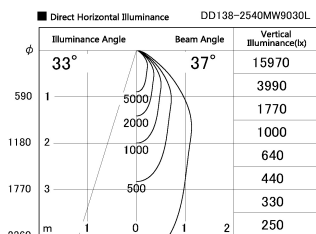

Item no. DD138-2540MW9030L

Series Name: Cledy spark (Shallow cone)
(DD138L)

Installation	Recessed mount	
Type	High-efficiency downlight Φ 150	Fixed
Fixture wattage	23W	
Beam angle	37deg	
Color Temp.	3000K	
CRI	Ra>90	
Luminous	2897 lm	
Body	Die-cast aluminum alloy	
Body finish	N/A	
Trim finish	White	
Reflector finish	Mirror	
IP Rate	IP20	
Light source	COB module	
Input Voltage	AC220~240V	
Dimming Type	Non-Dimmable	
Certificate	CE,CCC	
Cut Hole	150	

Height (Weight)	
48.5W	125 (1.4kg)
41.0W	106 (1.2kg)
28.0W	106 (1.2kg)
23.0W	76 (0.9kg)
20.0W	76 (0.9kg)