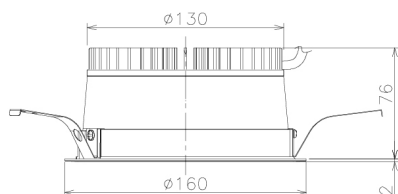

Item no. DD138-2560MW9030L

Series Name: Cledy spark (Shallow cone)
(DD138L)

Installation	Recessed mount	
Type	High-efficiency	Fixed
	downlight $\Phi 150$	
Fixture wattage	23W	
Beam angle	83deg	
Color Temp.	3000K	
CRI	Ra>90	
Luminous	2898 lm	
Body	Die-cast aluminum alloy	
Body finish	N/A	
Trim finish	White	
Reflector finish	Mirror	
IP Rate	IP20	
Light source	COB module	
Input Voltage	AC220~240V	
Dimming Type	Non-Dimmable	
Certificate	CE,CCC	
Cut Hole	150	

Height (Weight)	
48.5W	125 (1.4kg)
41.0W	106 (1.2kg)
28.0W	106 (1.2kg)
23.0W	76 (0.9kg)
20.0W	76 (0.9kg)