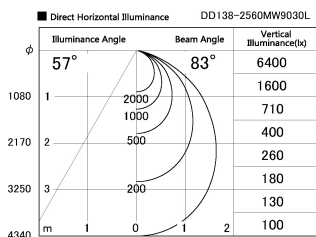

Item no. DD138-2560MW9030L

Series Name: Cledy spark (Shallow cone)
(DD138L)

Installation	Recessed mount	
Type	High-efficiency	Fixed
	downlight $\Phi 150$	
Fixture wattage	23W	
Beam angle	83deg	
Color Temp.	3000K	
CRI	Ra>90	
Luminous	2898 lm	
Body	Die-cast aluminum alloy	
Body finish	N/A	
Trim finish	White	
Reflector finish	Mirror	
IP Rate	IP20	
Light source	COB module	
Input Voltage	AC220~240V	
Dimming Type	Non-Dimmable	
Certificate	CE,CCC	
Cut Hole	150	

Height (Weight)	
48.5W	125 (1.4kg)
41.0W	106 (1.2kg)
28.0W	106 (1.2kg)
23.0W	76 (0.9kg)
20.0W	76 (0.9kg)