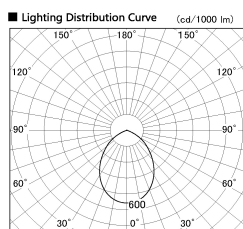

Item no. DD138-2560MW9030L

Series Name: Cledy spark (Shallow cone)
(DD138L)

Installation	Recessed mount	
Type	High-efficiency	Fixed
	downlight $\Phi 150$	
Fixture wattage	23W	
Beam angle	83deg	
Color Temp.	3000K	
CRI	Ra>90	
Luminous	2898 lm	
Body	Die-cast aluminum alloy	
Body finish	N/A	
Trim finish	White	
Reflector finish	Mirror	
IP Rate	IP20	
Light source	COB module	
Input Voltage	AC220~240V	
Dimming Type	Non-Dimmable	
Certificate	CE,CCC	
Cut Hole	150	

Height (Weight)	
48.5W	125 (1.4kg)
41.0W	106 (1.2kg)
28.0W	106 (1.2kg)
23.0W	76 (0.9kg)
20.0W	76 (0.9kg)