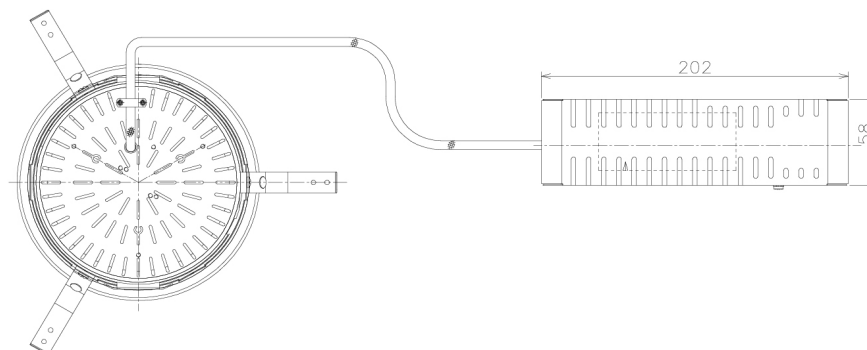

Item no. DD138-2040MW9030L

Series Name: Cledy spark (Shallow cone)
(DD138L)

Installation	Recessed mount	
Type	High-efficiency downlight Φ150	Fixed
Fixture wattage	20W	
Beam angle	38deg	
Color Temp.	3000K	
CRI	Ra>90	
Luminous	2121 lm	
Body	Die-cast aluminum alloy	
Body finish	N/A	
Trim finish	White	
Reflector finish	Mirror	
IP Rate	IP20	
Light source	COB module	
Input Voltage	AC220~240V	
Dimming Type	Non-Dimmable	
Certificate	CE,CCC	
Cut Hole	150	

Height (Weight)	
48.5W	125 (1.4kg)
41.0W	106 (1.2kg)
28.0W	106 (1.2kg)
23.0W	76 (0.9kg)
20.0W	76 (0.9kg)