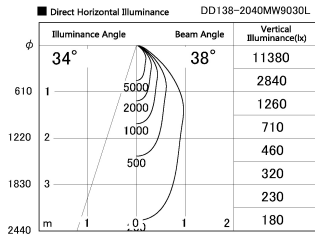

Item no. DD138-2040MW9030L

Series Name: Cledy spark (Shallow cone)
(DD138L)

Installation	Recessed mount	
Type	High-efficiency downlight Φ150	Fixed
Fixture wattage	20W	
Beam angle	38deg	
Color Temp.	3000K	
CRI	Ra>90	
Luminous	2121 lm	
Body	Die-cast aluminum alloy	
Body finish	N/A	
Trim finish	White	
Reflector finish	Mirror	
IP Rate	IP20	
Light source	COB module	
Input Voltage	AC220~240V	
Dimming Type	Non-Dimmable	
Certificate	CE,CCC	
Cut Hole	150	

Height (Weight)	
48.5W	125 (1.4kg)
41.0W	106 (1.2kg)
28.0W	106 (1.2kg)
23.0W	76 (0.9kg)
20.0W	76 (0.9kg)