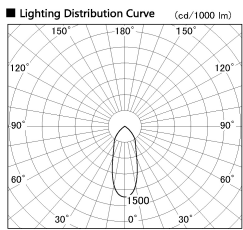

Item no. DD138-2040MW9030L

Series Name: Cledy spark (Shallow cone)
(DD138L)

Installation	Recessed mount	
Type	High-efficiency downlight Φ150	Fixed
Fixture wattage	20W	
Beam angle	38deg	
Color Temp.	3000K	
CRI	Ra>90	
Luminous	2121 lm	
Body	Die-cast aluminum alloy	
Body finish	N/A	
Trim finish	White	
Reflector finish	Mirror	
IP Rate	IP20	
Light source	COB module	
Input Voltage	AC220~240V	
Dimming Type	Non-Dimmable	
Certificate	CE,CCC	
Cut Hole	150	

Height (Weight)	
48.5W	125 (1.4kg)
41.0W	106 (1.2kg)
28.0W	106 (1.2kg)
23.0W	76 (0.9kg)
20.0W	76 (0.9kg)