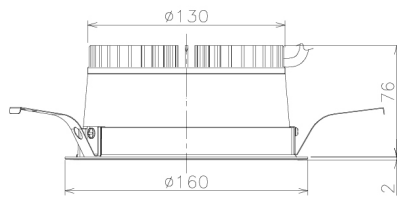

Item no. DD138-2040MW9030L

Series Name: Cledy spark (Shallow cone)
(DD138L)

Installation	Recessed mount	
Type	High-efficiency downlight Φ150	Fixed
Fixture wattage	20W	
Beam angle	38deg	
Color Temp.	3000K	
CRI	Ra>90	
Luminous	2121 lm	
Body	Die-cast aluminum alloy	
Body finish	N/A	
Trim finish	White	
Reflector finish	Mirror	
IP Rate	IP20	
Light source	COB module	
Input Voltage	AC220~240V	
Dimming Type	Non-Dimmable	
Certificate	CE,CCC	
Cut Hole	150	

Height (Weight)	
48.5W	125 (1.4kg)
41.0W	106 (1.2kg)
28.0W	106 (1.2kg)
23.0W	76 (0.9kg)
20.0W	76 (0.9kg)