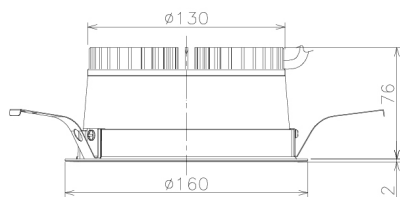

Item no. DD138-2060MW9030L

Series Name: Cledy spark (Shallow cone)  
(DD138L)

Installation	Recessed mount	
Type	High-efficiency	Fixed
	downlight $\Phi$ 150	
Fixture wattage	20W	
Beam angle	89deg	
Color Temp.	3000K	
CRI	Ra>90	
Luminous	2262 lm	
Body	Die-cast aluminum alloy	
Body finish	N/A	
Trim finish	White	
Reflector finish	Mirror	
IP Rate	IP20	
Light source	COB module	
Input Voltage	AC220~240V	
Dimming Type	Non-Dimmable	
Certificate	CE,CCC	
Cut Hole	150	

Height (Weight)	
48.5W	125 (1.4kg)
41.0W	106 (1.2kg)
28.0W	106 (1.2kg)
23.0W	76 (0.9kg)
20.0W	76 (0.9kg)