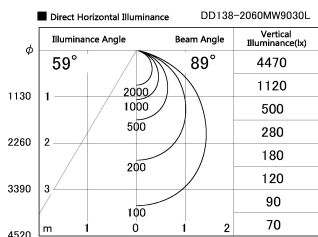

Item no. DD138-2060MW9030L

Series Name: Cledy spark (Shallow cone)  
(DD138L)

Installation	Recessed mount	
Type	High-efficiency	Fixed
	downlight $\Phi$ 150	
Fixture wattage	20W	
Beam angle	89deg	
Color Temp.	3000K	
CRI	Ra>90	
Luminous	2262 lm	
Body	Die-cast aluminum alloy	
Body finish	N/A	
Trim finish	White	
Reflector finish	Mirror	
IP Rate	IP20	
Light source	COB module	
Input Voltage	AC220~240V	
Dimming Type	Non-Dimmable	
Certificate	CE,CCC	
Cut Hole	150	

Height (Weight)	
48.5W	125 (1.4kg)
41.0W	106 (1.2kg)
28.0W	106 (1.2kg)
23.0W	76 (0.9kg)
20.0W	76 (0.9kg)