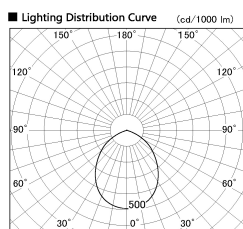

Item no. DD138-2060MW9030L

Series Name: Cledy spark (Shallow cone)  
(DD138L)

Installation	Recessed mount	
Type	High-efficiency	Fixed
	downlight $\Phi$ 150	
Fixture wattage	20W	
Beam angle	89deg	
Color Temp.	3000K	
CRI	Ra>90	
Luminous	2262 lm	
Body	Die-cast aluminum alloy	
Body finish	N/A	
Trim finish	White	
Reflector finish	Mirror	
IP Rate	IP20	
Light source	COB module	
Input Voltage	AC220~240V	
Dimming Type	Non-Dimmable	
Certificate	CE,CCC	
Cut Hole	150	

Height (Weight)	
48.5W	125 (1.4kg)
41.0W	106 (1.2kg)
28.0W	106 (1.2kg)
23.0W	76 (0.9kg)
20.0W	76 (0.9kg)