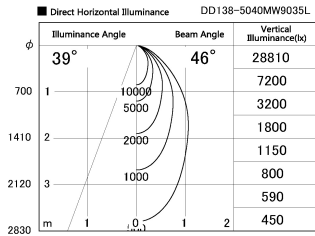

Item no. DD138-5040MW9035L

Series Name: Cledy spark (Shallow cone)
(DD138L)

| | | |
|------------------|---|-------|
| Installation | Recessed mount | |
| Type | High-efficiency downlight Φ 150 | Fixed |
| Fixture wattage | 48.5W | |
| Beam angle | 46deg | |
| Color Temp. | 3500K | |
| CRI | Ra>90 | |
| Luminous | 6441 lm | |
| Body | Die-cast aluminum alloy | |
| Body finish | N/A | |
| Trim finish | White | |
| Reflector finish | Mirror | |
| IP Rate | IP20 | |
| Light source | COB module | |
| Input Voltage | AC220~240V | |
| Dimming Type | Non-Dimmable | |
| Certificate | CE,CCC | |
| Cut Hole | 150 | |

| Height (Weight) | |
|-----------------|-------------|
| 48.5W | 125 (1.4kg) |
| 41.0W | 106 (1.2kg) |
| 28.0W | 106 (1.2kg) |
| 23.0W | 76 (0.9kg) |
| 20.0W | 76 (0.9kg) |