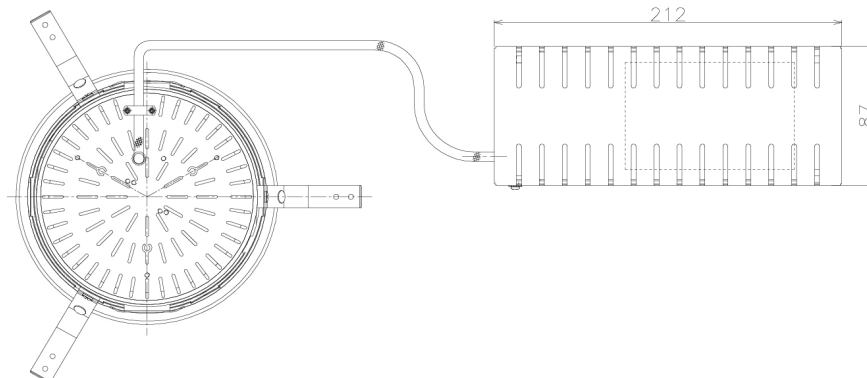

Item no. DD138-5040MW9035L

Series Name: Cledy spark (Shallow cone)
(DD138L)

| | | |
|------------------|---|-------|
| Installation | Recessed mount | |
| Type | High-efficiency downlight Φ 150 | Fixed |
| Fixture wattage | 48.5W | |
| Beam angle | 46deg | |
| Color Temp. | 3500K | |
| CRI | Ra>90 | |
| Luminous | 6441 lm | |
| Body | Die-cast aluminum alloy | |
| Body finish | N/A | |
| Trim finish | White | |
| Reflector finish | Mirror | |
| IP Rate | IP20 | |
| Light source | COB module | |
| Input Voltage | AC220~240V | |
| Dimming Type | Non-Dimmable | |
| Certificate | CE,CCC | |
| Cut Hole | 150 | |

| Height (Weight) | |
|-----------------|-------------|
| 48.5W | 125 (1.4kg) |
| 41.0W | 106 (1.2kg) |
| 28.0W | 106 (1.2kg) |
| 23.0W | 76 (0.9kg) |
| 20.0W | 76 (0.9kg) |