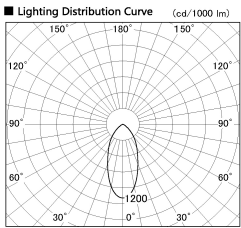

Item no. DD138-5040MW9035L

Series Name: Cledy spark (Shallow cone)
(DD138L)

| | | |
|------------------|---|-------|
| Installation | Recessed mount | |
| Type | High-efficiency downlight Φ 150 | Fixed |
| Fixture wattage | 48.5W | |
| Beam angle | 46deg | |
| Color Temp. | 3500K | |
| CRI | Ra>90 | |
| Luminous | 6441 lm | |
| Body | Die-cast aluminum alloy | |
| Body finish | N/A | |
| Trim finish | White | |
| Reflector finish | Mirror | |
| IP Rate | IP20 | |
| Light source | COB module | |
| Input Voltage | AC220~240V | |
| Dimming Type | Non-Dimmable | |
| Certificate | CE,CCC | |
| Cut Hole | 150 | |

| Height (Weight) | |
|-----------------|-------------|
| 48.5W | 125 (1.4kg) |
| 41.0W | 106 (1.2kg) |
| 28.0W | 106 (1.2kg) |
| 23.0W | 76 (0.9kg) |
| 20.0W | 76 (0.9kg) |