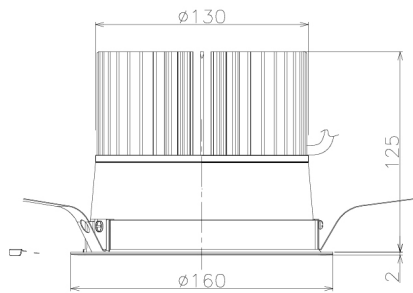

Item no. DD138-5040MW9035L

Series Name: Cledy spark (Shallow cone)
(DD138L)

| | | |
|------------------|---|-------|
| Installation | Recessed mount | |
| Type | High-efficiency downlight Φ 150 | Fixed |
| Fixture wattage | 48.5W | |
| Beam angle | 46deg | |
| Color Temp. | 3500K | |
| CRI | Ra>90 | |
| Luminous | 6441 lm | |
| Body | Die-cast aluminum alloy | |
| Body finish | N/A | |
| Trim finish | White | |
| Reflector finish | Mirror | |
| IP Rate | IP20 | |
| Light source | COB module | |
| Input Voltage | AC220~240V | |
| Dimming Type | Non-Dimmable | |
| Certificate | CE,CCC | |
| Cut Hole | 150 | |

| Height (Weight) | |
|-----------------|-------------|
| 48.5W | 125 (1.4kg) |
| 41.0W | 106 (1.2kg) |
| 28.0W | 106 (1.2kg) |
| 23.0W | 76 (0.9kg) |
| 20.0W | 76 (0.9kg) |