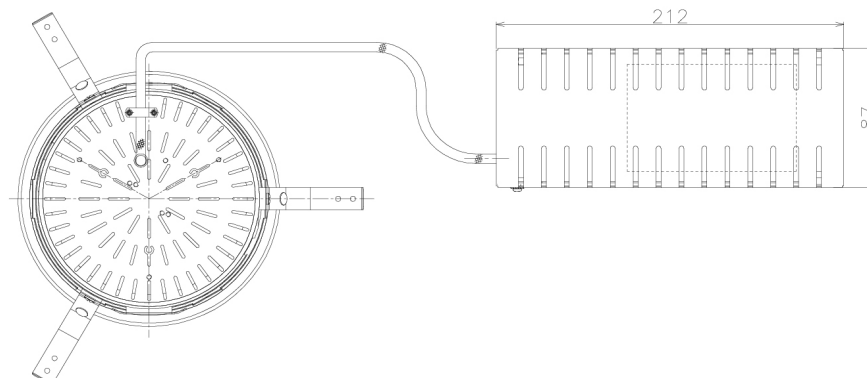

Item no. DD138-5060MW9035L

Series Name: Cledy spark (Shallow cone)
(DD138L)

Installation	Recessed mount	
Type	High-efficiency downlight Φ 150	Fixed
Fixture wattage	48.5W	
Beam angle	76deg	
Color Temp.	3500K	
CRI	Ra>90	
Luminous	6910 lm	
Body	Die-cast aluminum alloy	
Body finish	N/A	
Trim finish	White	
Reflector finish	Mirror	
IP Rate	IP20	
Light source	COB module	
Input Voltage	AC220~240V	
Dimming Type	Non-Dimmable	
Certificate	CE,CCC	
Cut Hole	150	

Height (Weight)	
48.5W	125 (1.4kg)
41.0W	106 (1.2kg)
28.0W	106 (1.2kg)
23.0W	76 (0.9kg)
20.0W	76 (0.9kg)