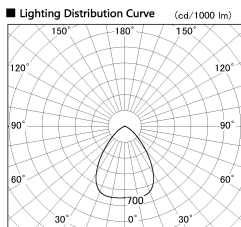

Item no. DD138-5060MW9035L

Series Name: Cledy spark (Shallow cone)
(DD138L)

Installation	Recessed mount	
Type	High-efficiency downlight Φ 150	Fixed
Fixture wattage	48.5W	
Beam angle	76deg	
Color Temp.	3500K	
CRI	Ra>90	
Luminous	6910 lm	
Body	Die-cast aluminum alloy	
Body finish	N/A	
Trim finish	White	
Reflector finish	Mirror	
IP Rate	IP20	
Light source	COB module	
Input Voltage	AC220~240V	
Dimming Type	Non-Dimmable	
Certificate	CE,CCC	
Cut Hole	150	

Height (Weight)	
48.5W	125 (1.4kg)
41.0W	106 (1.2kg)
28.0W	106 (1.2kg)
23.0W	76 (0.9kg)
20.0W	76 (0.9kg)