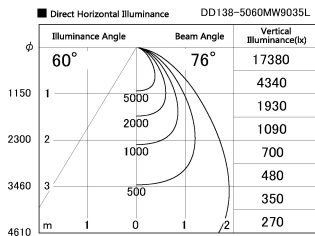

Item no. DD138-5060MW9035L

Series Name: Cledy spark (Shallow cone)
(DD138L)

Installation	Recessed mount	
Type	High-efficiency downlight Φ 150	Fixed
Fixture wattage	48.5W	
Beam angle	76deg	
Color Temp.	3500K	
CRI	Ra>90	
Luminous	6910 lm	
Body	Die-cast aluminum alloy	
Body finish	N/A	
Trim finish	White	
Reflector finish	Mirror	
IP Rate	IP20	
Light source	COB module	
Input Voltage	AC220~240V	
Dimming Type	Non-Dimmable	
Certificate	CE,CCC	
Cut Hole	150	

Height (Weight)	
48.5W	125 (1.4kg)
41.0W	106 (1.2kg)
28.0W	106 (1.2kg)
23.0W	76 (0.9kg)
20.0W	76 (0.9kg)