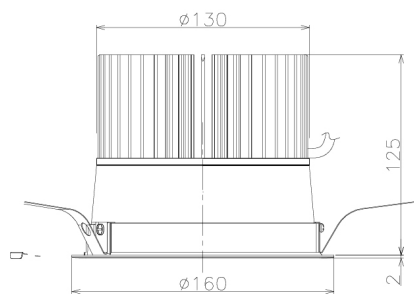

Item no. DD138-5060MW9035L

Series Name: Cledy spark (Shallow cone)
(DD138L)

Installation	Recessed mount	
Type	High-efficiency downlight Φ 150	Fixed
Fixture wattage	48.5W	
Beam angle	76deg	
Color Temp.	3500K	
CRI	Ra>90	
Luminous	6910 lm	
Body	Die-cast aluminum alloy	
Body finish	N/A	
Trim finish	White	
Reflector finish	Mirror	
IP Rate	IP20	
Light source	COB module	
Input Voltage	AC220~240V	
Dimming Type	Non-Dimmable	
Certificate	CE,CCC	
Cut Hole	150	

Height (Weight)	
48.5W	125 (1.4kg)
41.0W	106 (1.2kg)
28.0W	106 (1.2kg)
23.0W	76 (0.9kg)
20.0W	76 (0.9kg)