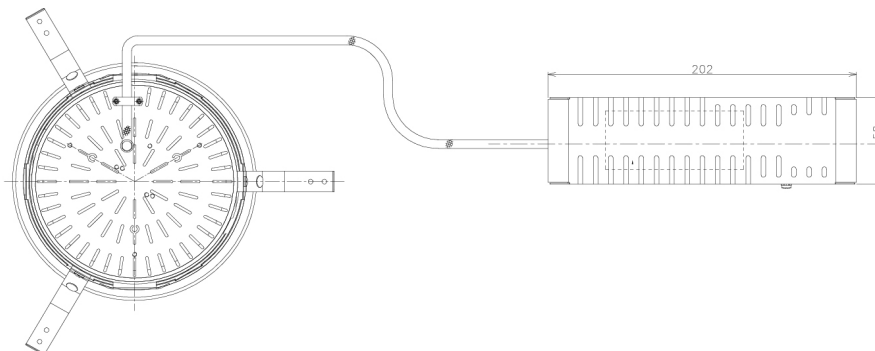

Item no. DD138-4520MW9035L

Series Name: Cledy spark (Shallow cone)
(DD138L)

Installation	Recessed mount	
Type	High-efficiency downlight Φ150	Fixed
Fixture wattage	41W	
Beam angle	18deg	
Color Temp.	3500K	
CRI	Ra>90	
Luminous	5255 lm	
Body	Die-cast aluminum alloy	
Body finish	N/A	
Trim finish	White	
Reflector finish	Mirror	
IP Rate	IP20	
Light source	COB module	
Input Voltage	AC220~240V	
Dimming Type	Non-Dimmable	
Certificate	CE,CCC	
Cut Hole	150	

Height (Weight)	
48.5W	125 (1.4kg)
41.0W	106 (1.2kg)
28.0W	106 (1.2kg)
23.0W	76 (0.9kg)
20.0W	76 (0.9kg)