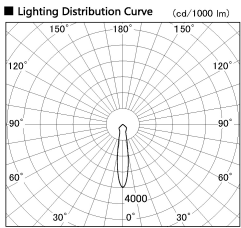

Item no. DD138-4520MW9035L

Series Name: Cledy spark (Shallow cone)
(DD138L)

Installation	Recessed mount	
Type	High-efficiency downlight Φ150	Fixed
Fixture wattage	41W	
Beam angle	18deg	
Color Temp.	3500K	
CRI	Ra>90	
Luminous	5255 lm	
Body	Die-cast aluminum alloy	
Body finish	N/A	
Trim finish	White	
Reflector finish	Mirror	
IP Rate	IP20	
Light source	COB module	
Input Voltage	AC220~240V	
Dimming Type	Non-Dimmable	
Certificate	CE,CCC	
Cut Hole	150	

Height (Weight)	
48.5W	125 (1.4kg)
41.0W	106 (1.2kg)
28.0W	106 (1.2kg)
23.0W	76 (0.9kg)
20.0W	76 (0.9kg)