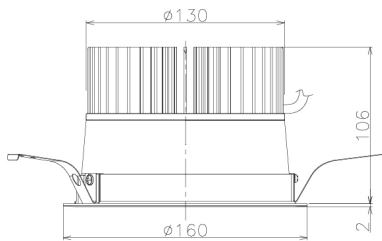

Item no. DD138-4520MW9035L

Series Name: Cledy spark (Shallow cone)
(DD138L)

Installation	Recessed mount	
Type	High-efficiency downlight Φ150	Fixed
Fixture wattage	41W	
Beam angle	18deg	
Color Temp.	3500K	
CRI	Ra>90	
Luminous	5255 lm	
Body	Die-cast aluminum alloy	
Body finish	N/A	
Trim finish	White	
Reflector finish	Mirror	
IP Rate	IP20	
Light source	COB module	
Input Voltage	AC220~240V	
Dimming Type	Non-Dimmable	
Certificate	CE,CCC	
Cut Hole	150	

Height (Weight)	
48.5W	125 (1.4kg)
41.0W	106 (1.2kg)
28.0W	106 (1.2kg)
23.0W	76 (0.9kg)
20.0W	76 (0.9kg)