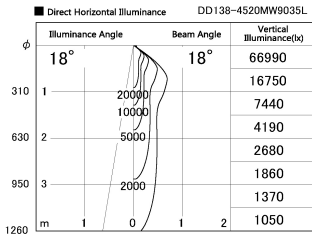

Item no. DD138-4520MW9035L

Series Name: Cledy spark (Shallow cone)
(DD138L)

Installation	Recessed mount	
Type	High-efficiency downlight Φ150	Fixed
Fixture wattage	41W	
Beam angle	18deg	
Color Temp.	3500K	
CRI	Ra>90	
Luminous	5255 lm	
Body	Die-cast aluminum alloy	
Body finish	N/A	
Trim finish	White	
Reflector finish	Mirror	
IP Rate	IP20	
Light source	COB module	
Input Voltage	AC220~240V	
Dimming Type	Non-Dimmable	
Certificate	CE,CCC	
Cut Hole	150	

Height (Weight)	
48.5W	125 (1.4kg)
41.0W	106 (1.2kg)
28.0W	106 (1.2kg)
23.0W	76 (0.9kg)
20.0W	76 (0.9kg)