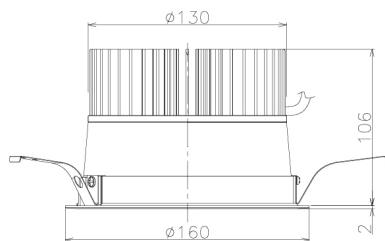

Item no. DD138-4540MW9035L

Series Name: Cledy spark (Shallow cone)
(DD138L)

Installation	Recessed mount	
Type	High-efficiency downlight Φ 150	Fixed
Fixture wattage	41W	
Beam angle	44deg	
Color Temp.	3500K	
CRI	Ra>90	
Luminous	4853 lm	
Body	Die-cast aluminum alloy	
Body finish	N/A	
Trim finish	White	
Reflector finish	Mirror	
IP Rate	IP20	
Light source	COB module	
Input Voltage	AC220~240V	
Dimming Type	Non-Dimmable	
Certificate	CE,CCC	
Cut Hole	150	

Height (Weight)	
48.5W	125 (1.4kg)
41.0W	106 (1.2kg)
28.0W	106 (1.2kg)
23.0W	76 (0.9kg)
20.0W	76 (0.9kg)