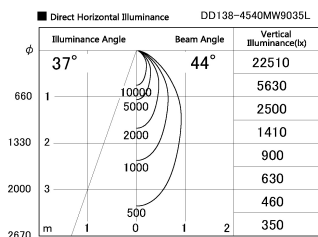

Item no. DD138-4540MW9035L

Series Name: Cledy spark (Shallow cone)
(DD138L)

Installation	Recessed mount	
Type	High-efficiency downlight Φ 150	Fixed
Fixture wattage	41W	
Beam angle	44deg	
Color Temp.	3500K	
CRI	Ra>90	
Luminous	4853 lm	
Body	Die-cast aluminum alloy	
Body finish	N/A	
Trim finish	White	
Reflector finish	Mirror	
IP Rate	IP20	
Light source	COB module	
Input Voltage	AC220~240V	
Dimming Type	Non-Dimmable	
Certificate	CE,CCC	
Cut Hole	150	

Height (Weight)	
48.5W	125 (1.4kg)
41.0W	106 (1.2kg)
28.0W	106 (1.2kg)
23.0W	76 (0.9kg)
20.0W	76 (0.9kg)