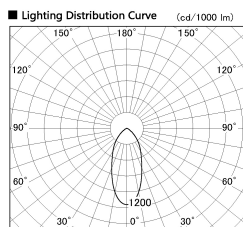

Item no. DD138-4540MW9035L

Series Name: Cledy spark (Shallow cone)
(DD138L)

Installation	Recessed mount	
Type	High-efficiency downlight Φ 150	Fixed
Fixture wattage	41W	
Beam angle	44deg	
Color Temp.	3500K	
CRI	Ra>90	
Luminous	4853 lm	
Body	Die-cast aluminum alloy	
Body finish	N/A	
Trim finish	White	
Reflector finish	Mirror	
IP Rate	IP20	
Light source	COB module	
Input Voltage	AC220~240V	
Dimming Type	Non-Dimmable	
Certificate	CE,CCC	
Cut Hole	150	

Height (Weight)	
48.5W	125 (1.4kg)
41.0W	106 (1.2kg)
28.0W	106 (1.2kg)
23.0W	76 (0.9kg)
20.0W	76 (0.9kg)