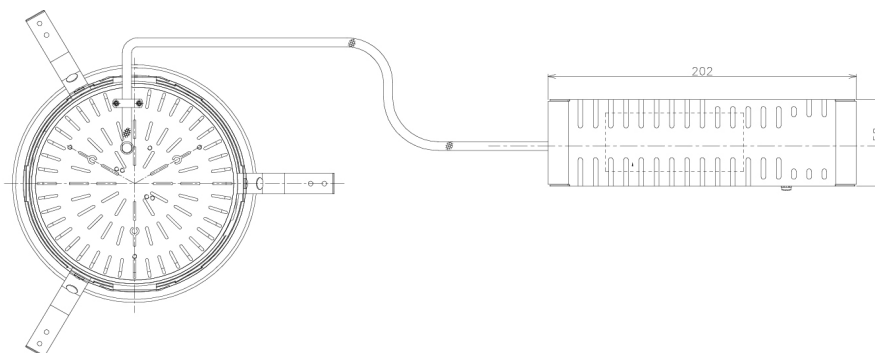

Item no. DD138-4540MW9035L

Series Name: Cledy spark (Shallow cone)
(DD138L)

Installation	Recessed mount	
Type	High-efficiency downlight Φ 150	Fixed
Fixture wattage	41W	
Beam angle	44deg	
Color Temp.	3500K	
CRI	Ra>90	
Luminous	4853 lm	
Body	Die-cast aluminum alloy	
Body finish	N/A	
Trim finish	White	
Reflector finish	Mirror	
IP Rate	IP20	
Light source	COB module	
Input Voltage	AC220~240V	
Dimming Type	Non-Dimmable	
Certificate	CE,CCC	
Cut Hole	150	

Height (Weight)	
48.5W	125 (1.4kg)
41.0W	106 (1.2kg)
28.0W	106 (1.2kg)
23.0W	76 (0.9kg)
20.0W	76 (0.9kg)