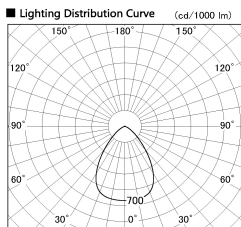

Item no. DD138-4560MW9035L

Series Name: Cledy spark (Shallow cone)
(DD138L)

Installation	Recessed mount	
Type	High-efficiency downlight Φ 150	Fixed
Fixture wattage	41W	
Beam angle	74deg	
Color Temp.	3500K	
CRI	Ra>90	
Luminous	5146 lm	
Body	Die-cast aluminum alloy	
Body finish	N/A	
Trim finish	White	
Reflector finish	Mirror	
IP Rate	IP20	
Light source	COB module	
Input Voltage	AC220~240V	
Dimming Type	Non-Dimmable	
Certificate	CE,CCC	
Cut Hole	150	

Height (Weight)	
48.5W	125 (1.4kg)
41.0W	106 (1.2kg)
28.0W	106 (1.2kg)
23.0W	76 (0.9kg)
20.0W	76 (0.9kg)