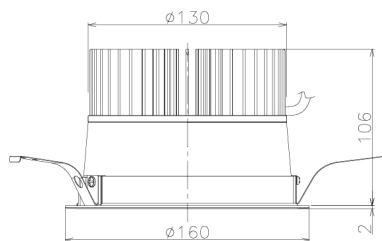

Item no. DD138-4560MW9035L

Series Name: Cledy spark (Shallow cone)
(DD138L)

Installation	Recessed mount	
Type	High-efficiency downlight Φ 150	Fixed
Fixture wattage	41W	
Beam angle	74deg	
Color Temp.	3500K	
CRI	Ra>90	
Luminous	5146 lm	
Body	Die-cast aluminum alloy	
Body finish	N/A	
Trim finish	White	
Reflector finish	Mirror	
IP Rate	IP20	
Light source	COB module	
Input Voltage	AC220~240V	
Dimming Type	Non-Dimmable	
Certificate	CE,CCC	
Cut Hole	150	

Height (Weight)	
48.5W	125 (1.4kg)
41.0W	106 (1.2kg)
28.0W	106 (1.2kg)
23.0W	76 (0.9kg)
20.0W	76 (0.9kg)