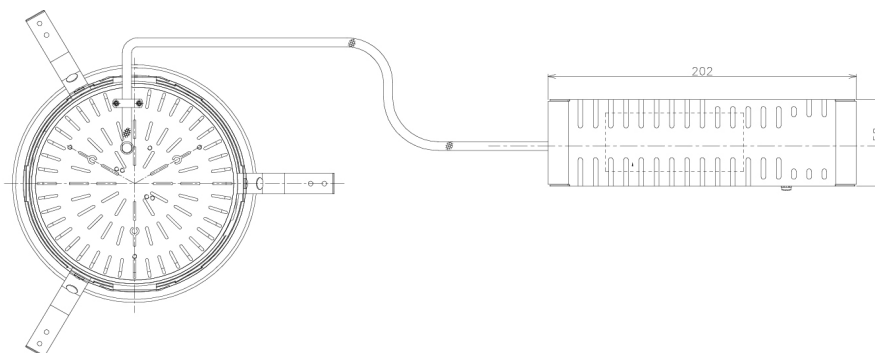

Item no. DD138-4560MW9035L

Series Name: Cledy spark (Shallow cone)
(DD138L)

Installation	Recessed mount	
Type	High-efficiency downlight Φ 150	Fixed
Fixture wattage	41W	
Beam angle	74deg	
Color Temp.	3500K	
CRI	Ra>90	
Luminous	5146 lm	
Body	Die-cast aluminum alloy	
Body finish	N/A	
Trim finish	White	
Reflector finish	Mirror	
IP Rate	IP20	
Light source	COB module	
Input Voltage	AC220~240V	
Dimming Type	Non-Dimmable	
Certificate	CE,CCC	
Cut Hole	150	

Height (Weight)	
48.5W	125 (1.4kg)
41.0W	106 (1.2kg)
28.0W	106 (1.2kg)
23.0W	76 (0.9kg)
20.0W	76 (0.9kg)