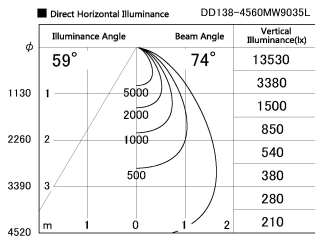

Item no. DD138-4560MW9035L

Series Name: Cledy spark (Shallow cone)
(DD138L)

Installation	Recessed mount	
Type	High-efficiency downlight Φ 150	Fixed
Fixture wattage	41W	
Beam angle	74deg	
Color Temp.	3500K	
CRI	Ra>90	
Luminous	5146 lm	
Body	Die-cast aluminum alloy	
Body finish	N/A	
Trim finish	White	
Reflector finish	Mirror	
IP Rate	IP20	
Light source	COB module	
Input Voltage	AC220~240V	
Dimming Type	Non-Dimmable	
Certificate	CE,CCC	
Cut Hole	150	

Height (Weight)	
48.5W	125 (1.4kg)
41.0W	106 (1.2kg)
28.0W	106 (1.2kg)
23.0W	76 (0.9kg)
20.0W	76 (0.9kg)