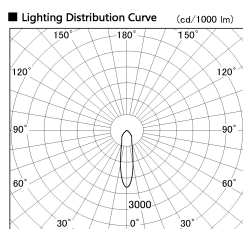

Item no. DD138-2820MW9035L

Series Name: Cledy spark (Shallow cone)
(DD138L)

Installation	Recessed mount	
Type	High-efficiency downlight Φ150	Fixed
Fixture wattage	28W	
Beam angle	24deg	
Color Temp.	3500K	
CRI	Ra>90	
Luminous	3380 lm	
Body	Die-cast aluminum alloy	
Body finish	N/A	
Trim finish	White	
Reflector finish	Mirror	
IP Rate	IP20	
Light source	COB module	
Input Voltage	AC220~240V	
Dimming Type	Non-Dimmable	
Certificate	CE,CCC	
Cut Hole	150	

Height (Weight)	
48.5W	125 (1.4kg)
41.0W	106 (1.2kg)
28.0W	106 (1.2kg)
23.0W	76 (0.9kg)
20.0W	76 (0.9kg)