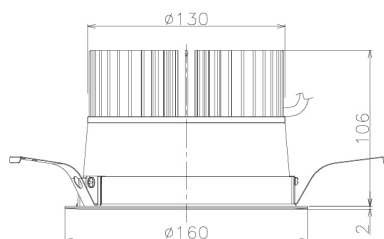

Item no. DD138-2820MW9035L

Series Name: Cledy spark (Shallow cone)
(DD138L)

Installation	Recessed mount	
Type	High-efficiency downlight Φ150	Fixed
Fixture wattage	28W	
Beam angle	24deg	
Color Temp.	3500K	
CRI	Ra>90	
Luminous	3380 lm	
Body	Die-cast aluminum alloy	
Body finish	N/A	
Trim finish	White	
Reflector finish	Mirror	
IP Rate	IP20	
Light source	COB module	
Input Voltage	AC220~240V	
Dimming Type	Non-Dimmable	
Certificate	CE,CCC	
Cut Hole	150	

Height (Weight)	
48.5W	125 (1.4kg)
41.0W	106 (1.2kg)
28.0W	106 (1.2kg)
23.0W	76 (0.9kg)
20.0W	76 (0.9kg)