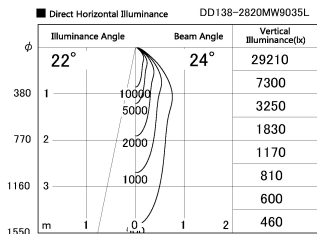

Item no. DD138-2820MW9035L

Series Name: Cledy spark (Shallow cone)
(DD138L)

Installation	Recessed mount	
Type	High-efficiency downlight Φ150	Fixed
Fixture wattage	28W	
Beam angle	24deg	
Color Temp.	3500K	
CRI	Ra>90	
Luminous	3380 lm	
Body	Die-cast aluminum alloy	
Body finish	N/A	
Trim finish	White	
Reflector finish	Mirror	
IP Rate	IP20	
Light source	COB module	
Input Voltage	AC220~240V	
Dimming Type	Non-Dimmable	
Certificate	CE,CCC	
Cut Hole	150	

Height (Weight)	
48.5W	125 (1.4kg)
41.0W	106 (1.2kg)
28.0W	106 (1.2kg)
23.0W	76 (0.9kg)
20.0W	76 (0.9kg)