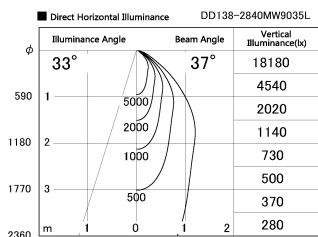

Item no. DD138-2840MW9035L

Series Name: Cledy spark (Shallow cone)
(DD138L)

| | | |
|------------------|-----------------------------------|-------|
| Installation | Recessed mount | |
| Type | High-efficiency downlight Φ150 | Fixed |
| Fixture wattage | 28W | |
| Beam angle | 37deg | |
| Color Temp. | 3500K | |
| CRI | Ra>90 | |
| Luminous | 3297 lm | |
| Body | Die-cast aluminum alloy | |
| Body finish | N/A | |
| Trim finish | White | |
| Reflector finish | Mirror | |
| IP Rate | IP20 | |
| Light source | COB module | |
| Input Voltage | AC220~240V | |
| Dimming Type | Non-Dimmable | |
| Certificate | CE,CCC | |
| Cut Hole | 150 | |

| Height (Weight) | |
|-----------------|-------------|
| 48.5W | 125 (1.4kg) |
| 41.0W | 106 (1.2kg) |
| 28.0W | 106 (1.2kg) |
| 23.0W | 76 (0.9kg) |
| 20.0W | 76 (0.9kg) |