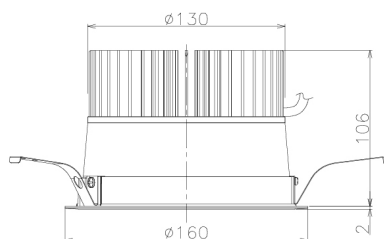

Item no. DD138-2840MW9035L

Series Name: Cledy spark (Shallow cone)
(DD138L)

| | | |
|------------------|-----------------------------------|-------|
| Installation | Recessed mount | |
| Type | High-efficiency downlight Φ150 | Fixed |
| Fixture wattage | 28W | |
| Beam angle | 37deg | |
| Color Temp. | 3500K | |
| CRI | Ra>90 | |
| Luminous | 3297 lm | |
| Body | Die-cast aluminum alloy | |
| Body finish | N/A | |
| Trim finish | White | |
| Reflector finish | Mirror | |
| IP Rate | IP20 | |
| Light source | COB module | |
| Input Voltage | AC220~240V | |
| Dimming Type | Non-Dimmable | |
| Certificate | CE,CCC | |
| Cut Hole | 150 | |

| Height (Weight) | |
|-----------------|-------------|
| 48.5W | 125 (1.4kg) |
| 41.0W | 106 (1.2kg) |
| 28.0W | 106 (1.2kg) |
| 23.0W | 76 (0.9kg) |
| 20.0W | 76 (0.9kg) |