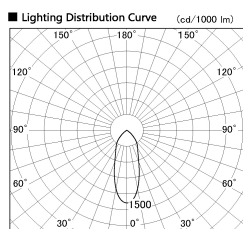

Item no. DD138-2840MW9035L

Series Name: Cledy spark (Shallow cone)
(DD138L)

| | | |
|------------------|-----------------------------------|-------|
| Installation | Recessed mount | |
| Type | High-efficiency downlight Φ150 | Fixed |
| Fixture wattage | 28W | |
| Beam angle | 37deg | |
| Color Temp. | 3500K | |
| CRI | Ra>90 | |
| Luminous | 3297 lm | |
| Body | Die-cast aluminum alloy | |
| Body finish | N/A | |
| Trim finish | White | |
| Reflector finish | Mirror | |
| IP Rate | IP20 | |
| Light source | COB module | |
| Input Voltage | AC220~240V | |
| Dimming Type | Non-Dimmable | |
| Certificate | CE,CCC | |
| Cut Hole | 150 | |

| Height (Weight) | |
|-----------------|-------------|
| 48.5W | 125 (1.4kg) |
| 41.0W | 106 (1.2kg) |
| 28.0W | 106 (1.2kg) |
| 23.0W | 76 (0.9kg) |
| 20.0W | 76 (0.9kg) |