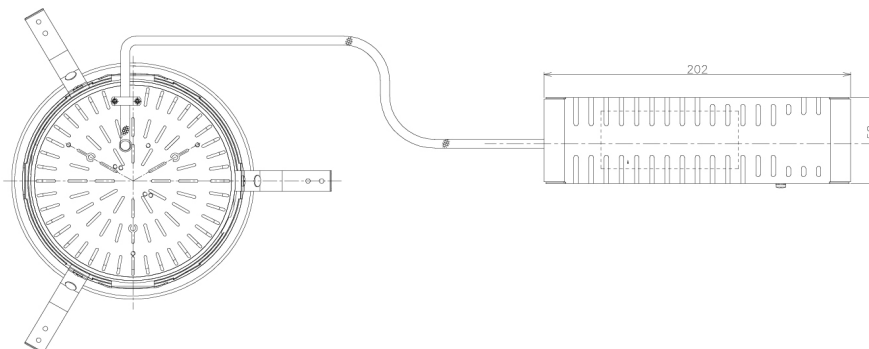

Item no. DD138-2840MW9035L

Series Name: Cledy spark (Shallow cone)
(DD138L)

| | | |
|------------------|-----------------------------------|-------|
| Installation | Recessed mount | |
| Type | High-efficiency downlight Φ150 | Fixed |
| Fixture wattage | 28W | |
| Beam angle | 37deg | |
| Color Temp. | 3500K | |
| CRI | Ra>90 | |
| Luminous | 3297 lm | |
| Body | Die-cast aluminum alloy | |
| Body finish | N/A | |
| Trim finish | White | |
| Reflector finish | Mirror | |
| IP Rate | IP20 | |
| Light source | COB module | |
| Input Voltage | AC220~240V | |
| Dimming Type | Non-Dimmable | |
| Certificate | CE,CCC | |
| Cut Hole | 150 | |

| Height (Weight) | |
|-----------------|-------------|
| 48.5W | 125 (1.4kg) |
| 41.0W | 106 (1.2kg) |
| 28.0W | 106 (1.2kg) |
| 23.0W | 76 (0.9kg) |
| 20.0W | 76 (0.9kg) |