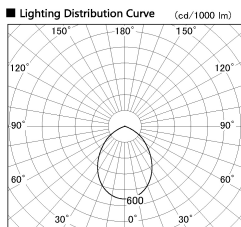

Item no. DD138-2860MW9035L

Series Name: Cledy spark (Shallow cone)  
(DD138L)

Installation	Recessed mount	
Type	High-efficiency downlight $\Phi$ 150	Fixed
Fixture wattage	28W	
Beam angle	83deg	
Color Temp.	3500K	
CRI	Ra>90	
Luminous	3298 lm	
Body	Die-cast aluminum alloy	
Body finish	N/A	
Trim finish	White	
Reflector finish	Mirror	
IP Rate	IP20	
Light source	COB module	
Input Voltage	AC220~240V	
Dimming Type	Non-Dimmable	
Certificate	CE,CCC	
Cut Hole	150	

Height (Weight)	
48.5W	125 (1.4kg)
41.0W	106 (1.2kg)
28.0W	106 (1.2kg)
23.0W	76 (0.9kg)
20.0W	76 (0.9kg)