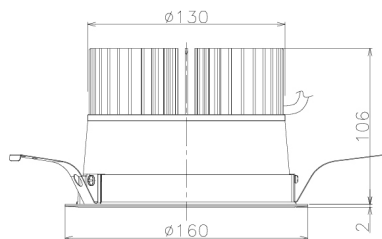

Item no. DD138-2860MW9035L

Series Name: Cledy spark (Shallow cone)  
(DD138L)

Installation	Recessed mount	
Type	High-efficiency downlight $\Phi$ 150	Fixed
Fixture wattage	28W	
Beam angle	83deg	
Color Temp.	3500K	
CRI	Ra>90	
Luminous	3298 lm	
Body	Die-cast aluminum alloy	
Body finish	N/A	
Trim finish	White	
Reflector finish	Mirror	
IP Rate	IP20	
Light source	COB module	
Input Voltage	AC220~240V	
Dimming Type	Non-Dimmable	
Certificate	CE,CCC	
Cut Hole	150	

Height (Weight)	
48.5W	125 (1.4kg)
41.0W	106 (1.2kg)
28.0W	106 (1.2kg)
23.0W	76 (0.9kg)
20.0W	76 (0.9kg)