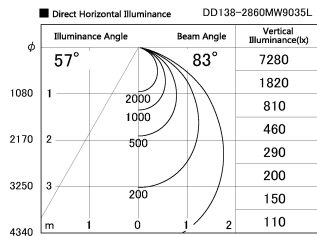

Item no. DD138-2860MW9035L

Series Name: Cledy spark (Shallow cone)  
(DD138L)

Installation	Recessed mount	
Type	High-efficiency downlight $\Phi$ 150	Fixed
Fixture wattage	28W	
Beam angle	83deg	
Color Temp.	3500K	
CRI	Ra>90	
Luminous	3298 lm	
Body	Die-cast aluminum alloy	
Body finish	N/A	
Trim finish	White	
Reflector finish	Mirror	
IP Rate	IP20	
Light source	COB module	
Input Voltage	AC220~240V	
Dimming Type	Non-Dimmable	
Certificate	CE,CCC	
Cut Hole	150	

Height (Weight)	
48.5W	125 (1.4kg)
41.0W	106 (1.2kg)
28.0W	106 (1.2kg)
23.0W	76 (0.9kg)
20.0W	76 (0.9kg)