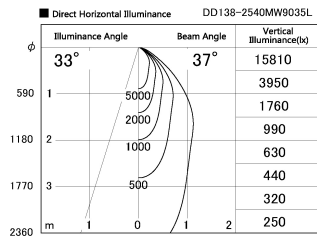

Item no. DD138-2540MW9035L

Series Name: Cledy spark (Shallow cone)
(DD138L)

Installation	Recessed mount	
Type	High-efficiency	Fixed
	downlight Φ150	
Fixture wattage	23W	
Beam angle	37deg	
Color Temp.	3500K	
CRI	Ra>90	
Luminous	2868 lm	
Body	Die-cast aluminum alloy	
Body finish	N/A	
Trim finish	White	
Reflector finish	Mirror	
IP Rate	IP20	
Light source	COB module	
Input Voltage	AC220~240V	
Dimming Type	Non-Dimmable	
Certificate	CE,CCC	
Cut Hole	150	

Height (Weight)	
48.5W	125 (1.4kg)
41.0W	106 (1.2kg)
28.0W	106 (1.2kg)
23.0W	76 (0.9kg)
20.0W	76 (0.9kg)