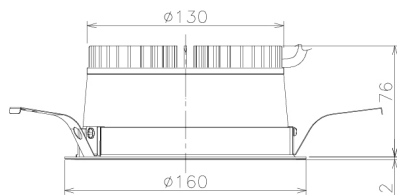

Item no. DD138-2540MW9035L

Series Name: Cledy spark (Shallow cone)
(DD138L)

Installation	Recessed mount	
Type	High-efficiency	Fixed
	downlight Φ150	
Fixture wattage	23W	
Beam angle	37deg	
Color Temp.	3500K	
CRI	Ra>90	
Luminous	2868 lm	
Body	Die-cast aluminum alloy	
Body finish	N/A	
Trim finish	White	
Reflector finish	Mirror	
IP Rate	IP20	
Light source	COB module	
Input Voltage	AC220~240V	
Dimming Type	Non-Dimmable	
Certificate	CE,CCC	
Cut Hole	150	

Height (Weight)	
48.5W	125 (1.4kg)
41.0W	106 (1.2kg)
28.0W	106 (1.2kg)
23.0W	76 (0.9kg)
20.0W	76 (0.9kg)