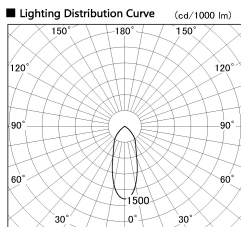

Item no. DD138-2540MW9035L

Series Name: Cledy spark (Shallow cone)
(DD138L)

Installation	Recessed mount	
Type	High-efficiency	Fixed
	downlight Φ150	
Fixture wattage	23W	
Beam angle	37deg	
Color Temp.	3500K	
CRI	Ra>90	
Luminous	2868 lm	
Body	Die-cast aluminum alloy	
Body finish	N/A	
Trim finish	White	
Reflector finish	Mirror	
IP Rate	IP20	
Light source	COB module	
Input Voltage	AC220~240V	
Dimming Type	Non-Dimmable	
Certificate	CE,CCC	
Cut Hole	150	

Height (Weight)	
48.5W	125 (1.4kg)
41.0W	106 (1.2kg)
28.0W	106 (1.2kg)
23.0W	76 (0.9kg)
20.0W	76 (0.9kg)