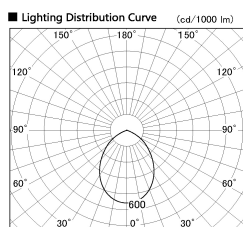

Item no. DD138-2560MW9035L

Series Name: Cledy spark (Shallow cone)
(DD138L)

Installation	Recessed mount	
Type	High-efficiency downlight Φ 150	Fixed
Fixture wattage	23W	
Beam angle	83deg	
Color Temp.	3500K	
CRI	Ra>90	
Luminous	2869 lm	
Body	Die-cast aluminum alloy	
Body finish	N/A	
Trim finish	White	
Reflector finish	Mirror	
IP Rate	IP20	
Light source	COB module	
Input Voltage	AC220~240V	
Dimming Type	Non-Dimmable	
Certificate	CE,CCC	
Cut Hole	150	

Height (Weight)	
48.5W	125 (1.4kg)
41.0W	106 (1.2kg)
28.0W	106 (1.2kg)
23.0W	76 (0.9kg)
20.0W	76 (0.9kg)