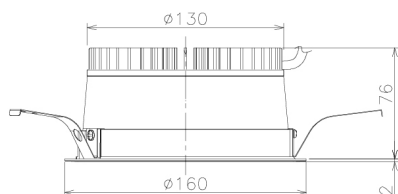

Item no. DD138-2560MW9035L

Series Name: Cledy spark (Shallow cone)
(DD138L)

Installation	Recessed mount	
Type	High-efficiency downlight Φ 150	Fixed
Fixture wattage	23W	
Beam angle	83deg	
Color Temp.	3500K	
CRI	Ra>90	
Luminous	2869 lm	
Body	Die-cast aluminum alloy	
Body finish	N/A	
Trim finish	White	
Reflector finish	Mirror	
IP Rate	IP20	
Light source	COB module	
Input Voltage	AC220~240V	
Dimming Type	Non-Dimmable	
Certificate	CE,CCC	
Cut Hole	150	

Height (Weight)	
48.5W	125 (1.4kg)
41.0W	106 (1.2kg)
28.0W	106 (1.2kg)
23.0W	76 (0.9kg)
20.0W	76 (0.9kg)