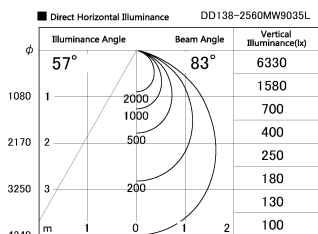

Item no. DD138-2560MW9035L

Series Name: Cledy spark (Shallow cone)
(DD138L)

Installation	Recessed mount	
Type	High-efficiency downlight Φ 150	Fixed
Fixture wattage	23W	
Beam angle	83deg	
Color Temp.	3500K	
CRI	Ra>90	
Luminous	2869 lm	
Body	Die-cast aluminum alloy	
Body finish	N/A	
Trim finish	White	
Reflector finish	Mirror	
IP Rate	IP20	
Light source	COB module	
Input Voltage	AC220~240V	
Dimming Type	Non-Dimmable	
Certificate	CE,CCC	
Cut Hole	150	

Height (Weight)	
48.5W	125 (1.4kg)
41.0W	106 (1.2kg)
28.0W	106 (1.2kg)
23.0W	76 (0.9kg)
20.0W	76 (0.9kg)