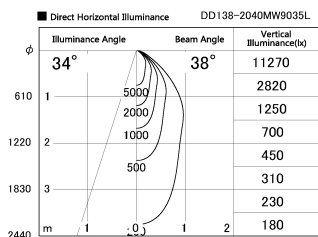

Item no. DD138-2040MW9035L

Series Name: Cledy spark (Shallow cone)
(DD138L)

Installation	Recessed mount	
Type	High-efficiency downlight Φ 150	Fixed
Fixture wattage	20W	
Beam angle	38deg	
Color Temp.	3500K	
CRI	Ra>90	
Luminous	2100 lm	
Body	Die-cast aluminum alloy	
Body finish	N/A	
Trim finish	White	
Reflector finish	Mirror	
IP Rate	IP20	
Light source	COB module	
Input Voltage	AC220~240V	
Dimming Type	Non-Dimmable	
Certificate	CE,CCC	
Cut Hole	150	

Height (Weight)	
48.5W	125 (1.4kg)
41.0W	106 (1.2kg)
28.0W	106 (1.2kg)
23.0W	76 (0.9kg)
20.0W	76 (0.9kg)