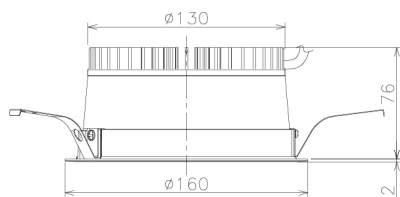

Item no. DD138-2040MW9035L

Series Name: Cledy spark (Shallow cone)
(DD138L)

Installation	Recessed mount	
Type	High-efficiency downlight Φ 150	Fixed
Fixture wattage	20W	
Beam angle	38deg	
Color Temp.	3500K	
CRI	Ra>90	
Luminous	2100 lm	
Body	Die-cast aluminum alloy	
Body finish	N/A	
Trim finish	White	
Reflector finish	Mirror	
IP Rate	IP20	
Light source	COB module	
Input Voltage	AC220~240V	
Dimming Type	Non-Dimmable	
Certificate	CE,CCC	
Cut Hole	150	

Height (Weight)	
48.5W	125 (1.4kg)
41.0W	106 (1.2kg)
28.0W	106 (1.2kg)
23.0W	76 (0.9kg)
20.0W	76 (0.9kg)