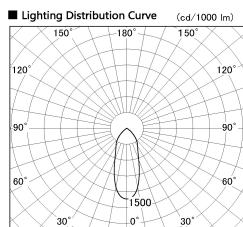

Item no. DD138-2040MW9035L

Series Name: Cledy spark (Shallow cone)
(DD138L)

Installation	Recessed mount	
Type	High-efficiency downlight Φ 150	Fixed
Fixture wattage	20W	
Beam angle	38deg	
Color Temp.	3500K	
CRI	Ra>90	
Luminous	2100 lm	
Body	Die-cast aluminum alloy	
Body finish	N/A	
Trim finish	White	
Reflector finish	Mirror	
IP Rate	IP20	
Light source	COB module	
Input Voltage	AC220~240V	
Dimming Type	Non-Dimmable	
Certificate	CE,CCC	
Cut Hole	150	

Height (Weight)	
48.5W	125 (1.4kg)
41.0W	106 (1.2kg)
28.0W	106 (1.2kg)
23.0W	76 (0.9kg)
20.0W	76 (0.9kg)