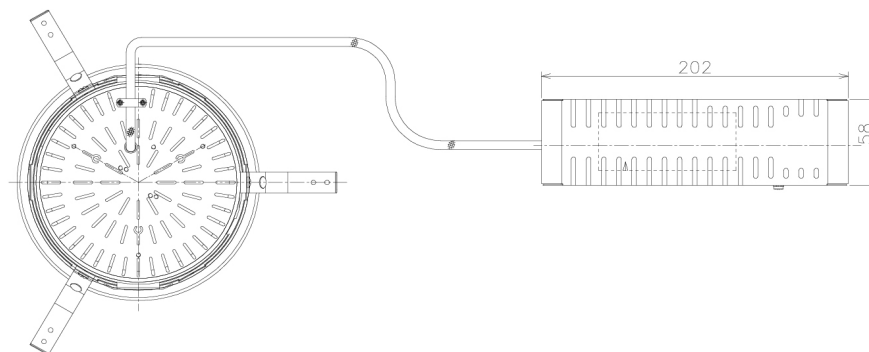

Item no. DD138-2040MW9035L

Series Name: Cledy spark (Shallow cone)
(DD138L)

Installation	Recessed mount	
Type	High-efficiency downlight Φ 150	Fixed
Fixture wattage	20W	
Beam angle	38deg	
Color Temp.	3500K	
CRI	Ra>90	
Luminous	2100 lm	
Body	Die-cast aluminum alloy	
Body finish	N/A	
Trim finish	White	
Reflector finish	Mirror	
IP Rate	IP20	
Light source	COB module	
Input Voltage	AC220~240V	
Dimming Type	Non-Dimmable	
Certificate	CE,CCC	
Cut Hole	150	

Height (Weight)	
48.5W	125 (1.4kg)
41.0W	106 (1.2kg)
28.0W	106 (1.2kg)
23.0W	76 (0.9kg)
20.0W	76 (0.9kg)