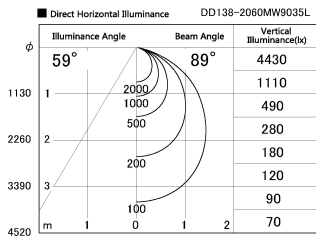

Item no. DD138-2060MW9035L

Series Name: Cledy spark (Shallow cone)
(DD138L)

Installation	Recessed mount	
Type	High-efficiency	Fixed
	downlight Φ 150	
Fixture wattage	20W	
Beam angle	89deg	
Color Temp.	3500K	
CRI	Ra>90	
Luminous	2239 lm	
Body	Die-cast aluminum alloy	
Body finish	N/A	
Trim finish	White	
Reflector finish	Mirror	
IP Rate	IP20	
Light source	COB module	
Input Voltage	AC220~240V	
Dimming Type	Non-Dimmable	
Certificate	CE,CCC	
Cut Hole	150	

Height (Weight)	
48.5W	125 (1.4kg)
41.0W	106 (1.2kg)
28.0W	106 (1.2kg)
23.0W	76 (0.9kg)
20.0W	76 (0.9kg)