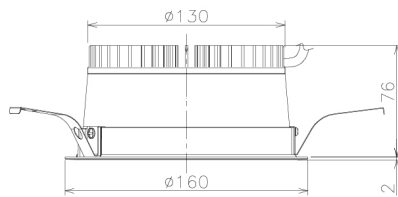

Item no. DD138-2060MW9035L

Series Name: Cledy spark (Shallow cone)
(DD138L)

Installation	Recessed mount	
Type	High-efficiency	Fixed
	downlight Φ 150	
Fixture wattage	20W	
Beam angle	89deg	
Color Temp.	3500K	
CRI	Ra>90	
Luminous	2239 lm	
Body	Die-cast aluminum alloy	
Body finish	N/A	
Trim finish	White	
Reflector finish	Mirror	
IP Rate	IP20	
Light source	COB module	
Input Voltage	AC220~240V	
Dimming Type	Non-Dimmable	
Certificate	CE,CCC	
Cut Hole	150	

Height (Weight)	
48.5W	125 (1.4kg)
41.0W	106 (1.2kg)
28.0W	106 (1.2kg)
23.0W	76 (0.9kg)
20.0W	76 (0.9kg)