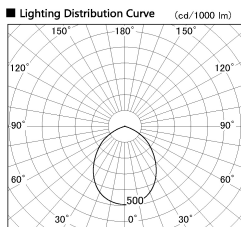

Item no. DD138-2060MW9035L

Series Name: Cledy spark (Shallow cone)
(DD138L)

Installation	Recessed mount	
Type	High-efficiency	Fixed
	downlight Φ 150	
Fixture wattage	20W	
Beam angle	89deg	
Color Temp.	3500K	
CRI	Ra>90	
Luminous	2239 lm	
Body	Die-cast aluminum alloy	
Body finish	N/A	
Trim finish	White	
Reflector finish	Mirror	
IP Rate	IP20	
Light source	COB module	
Input Voltage	AC220~240V	
Dimming Type	Non-Dimmable	
Certificate	CE,CCC	
Cut Hole	150	

Height (Weight)	
48.5W	125 (1.4kg)
41.0W	106 (1.2kg)
28.0W	106 (1.2kg)
23.0W	76 (0.9kg)
20.0W	76 (0.9kg)