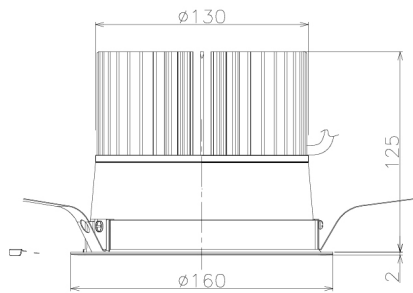

Item no. DD138-5040MW9040L

Series Name: Cledy spark (Shallow cone)  
(DD138L)

Installation	Recessed mount	
Type	High-efficiency	Fixed
	downlight $\Phi$ 150	
Fixture wattage	48.5W	
Beam angle	46deg	
Color Temp.	4000K	
CRI	Ra>90	
Luminous	6532 lm	
Body	Die-cast aluminum alloy	
Body finish	N/A	
Trim finish	White	
Reflector finish	Mirror	
IP Rate	IP20	
Light source	COB module	
Input Voltage	AC220~240V	
Dimming Type	Non-Dimmable	
Certificate	CE,CCC	
Cut Hole	150	

Height (Weight)	
48.5W	125 (1.4kg)
41.0W	106 (1.2kg)
28.0W	106 (1.2kg)
23.0W	76 (0.9kg)
20.0W	76 (0.9kg)