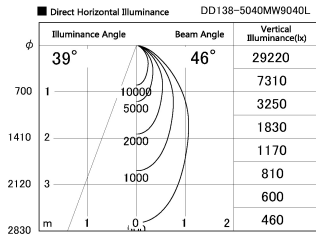

Item no. DD138-5040MW9040L

Series Name: Cledy spark (Shallow cone)  
(DD138L)

Installation	Recessed mount	
Type	High-efficiency	Fixed
	downlight $\Phi$ 150	
Fixture wattage	48.5W	
Beam angle	46deg	
Color Temp.	4000K	
CRI	Ra>90	
Luminous	6532 lm	
Body	Die-cast aluminum alloy	
Body finish	N/A	
Trim finish	White	
Reflector finish	Mirror	
IP Rate	IP20	
Light source	COB module	
Input Voltage	AC220~240V	
Dimming Type	Non-Dimmable	
Certificate	CE,CCC	
Cut Hole	150	

Height (Weight)	
48.5W	125 (1.4kg)
41.0W	106 (1.2kg)
28.0W	106 (1.2kg)
23.0W	76 (0.9kg)
20.0W	76 (0.9kg)