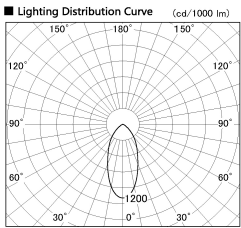

Item no. DD138-5040MW9040L

Series Name: Cledy spark (Shallow cone)  
(DD138L)

Installation	Recessed mount	
Type	High-efficiency	Fixed
	downlight $\Phi$ 150	
Fixture wattage	48.5W	
Beam angle	46deg	
Color Temp.	4000K	
CRI	Ra>90	
Luminous	6532 lm	
Body	Die-cast aluminum alloy	
Body finish	N/A	
Trim finish	White	
Reflector finish	Mirror	
IP Rate	IP20	
Light source	COB module	
Input Voltage	AC220~240V	
Dimming Type	Non-Dimmable	
Certificate	CE,CCC	
Cut Hole	150	

Height (Weight)	
48.5W	125 (1.4kg)
41.0W	106 (1.2kg)
28.0W	106 (1.2kg)
23.0W	76 (0.9kg)
20.0W	76 (0.9kg)