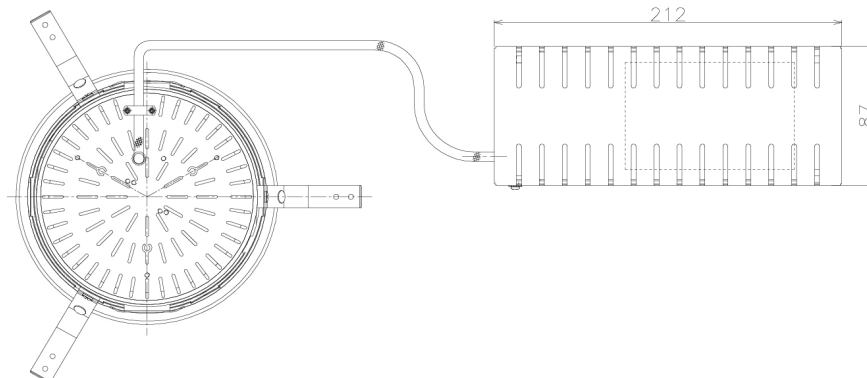

Item no. DD138-5040MW9040L

Series Name: Cledy spark (Shallow cone)  
(DD138L)

Installation	Recessed mount	
Type	High-efficiency	Fixed
	downlight $\Phi$ 150	
Fixture wattage	48.5W	
Beam angle	46deg	
Color Temp.	4000K	
CRI	Ra>90	
Luminous	6532 lm	
Body	Die-cast aluminum alloy	
Body finish	N/A	
Trim finish	White	
Reflector finish	Mirror	
IP Rate	IP20	
Light source	COB module	
Input Voltage	AC220~240V	
Dimming Type	Non-Dimmable	
Certificate	CE,CCC	
Cut Hole	150	

Height (Weight)	
48.5W	125 (1.4kg)
41.0W	106 (1.2kg)
28.0W	106 (1.2kg)
23.0W	76 (0.9kg)
20.0W	76 (0.9kg)