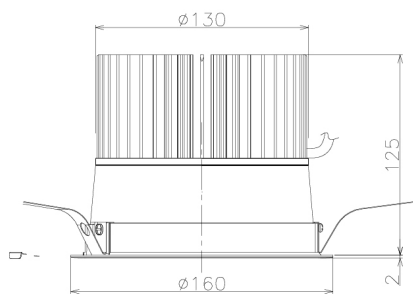

Item no. DD138-5060MW9040L

Series Name: Cledy spark (Shallow cone)
(DD138L)

Installation	Recessed mount	
Type	High-efficiency downlight Φ 150	Fixed
Fixture wattage	48.5W	
Beam angle	76deg	
Color Temp.	4000K	
CRI	Ra>90	
Luminous	7008 lm	
Body	Die-cast aluminum alloy	
Body finish	N/A	
Trim finish	White	
Reflector finish	Mirror	
IP Rate	IP20	
Light source	COB module	
Input Voltage	AC220~240V	
Dimming Type	Non-Dimmable	
Certificate	CE,CCC	
Cut Hole	150	

Height (Weight)	
48.5W	125 (1.4kg)
41.0W	106 (1.2kg)
28.0W	106 (1.2kg)
23.0W	76 (0.9kg)
20.0W	76 (0.9kg)