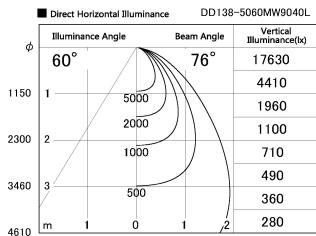

Item no. DD138-5060MW9040L

Series Name: Cledy spark (Shallow cone)
(DD138L)

Installation	Recessed mount	
Type	High-efficiency downlight Φ 150	Fixed
Fixture wattage	48.5W	
Beam angle	76deg	
Color Temp.	4000K	
CRI	Ra>90	
Luminous	7008 lm	
Body	Die-cast aluminum alloy	
Body finish	N/A	
Trim finish	White	
Reflector finish	Mirror	
IP Rate	IP20	
Light source	COB module	
Input Voltage	AC220~240V	
Dimming Type	Non-Dimmable	
Certificate	CE,CCC	
Cut Hole	150	

Height (Weight)	
48.5W	125 (1.4kg)
41.0W	106 (1.2kg)
28.0W	106 (1.2kg)
23.0W	76 (0.9kg)
20.0W	76 (0.9kg)