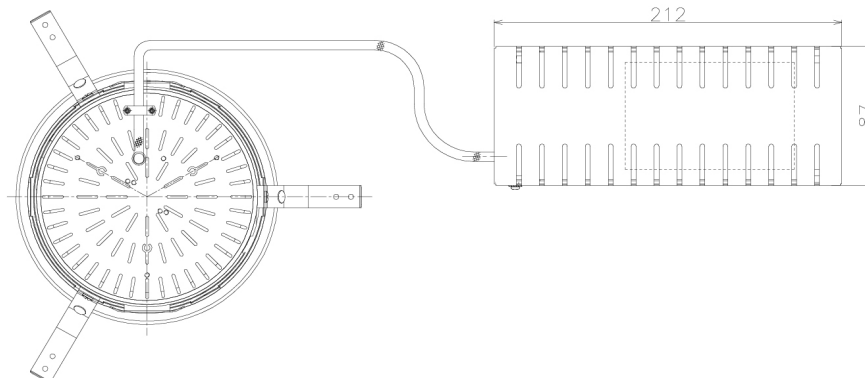

Item no. DD138-5060MW9040L

Series Name: Cledy spark (Shallow cone)
(DD138L)

Installation	Recessed mount	
Type	High-efficiency downlight Φ 150	Fixed
Fixture wattage	48.5W	
Beam angle	76deg	
Color Temp.	4000K	
CRI	Ra>90	
Luminous	7008 lm	
Body	Die-cast aluminum alloy	
Body finish	N/A	
Trim finish	White	
Reflector finish	Mirror	
IP Rate	IP20	
Light source	COB module	
Input Voltage	AC220~240V	
Dimming Type	Non-Dimmable	
Certificate	CE,CCC	
Cut Hole	150	

Height (Weight)	
48.5W	125 (1.4kg)
41.0W	106 (1.2kg)
28.0W	106 (1.2kg)
23.0W	76 (0.9kg)
20.0W	76 (0.9kg)