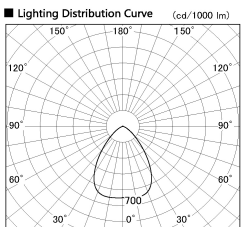

Item no. DD138-5060MW9040L

Series Name: Cledy spark (Shallow cone)
(DD138L)

Installation	Recessed mount	
Type	High-efficiency downlight Φ 150	Fixed
Fixture wattage	48.5W	
Beam angle	76deg	
Color Temp.	4000K	
CRI	Ra>90	
Luminous	7008 lm	
Body	Die-cast aluminum alloy	
Body finish	N/A	
Trim finish	White	
Reflector finish	Mirror	
IP Rate	IP20	
Light source	COB module	
Input Voltage	AC220~240V	
Dimming Type	Non-Dimmable	
Certificate	CE,CCC	
Cut Hole	150	

Height (Weight)	
48.5W	125 (1.4kg)
41.0W	106 (1.2kg)
28.0W	106 (1.2kg)
23.0W	76 (0.9kg)
20.0W	76 (0.9kg)