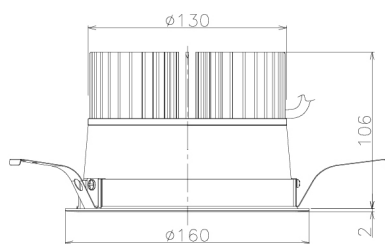

Item no. DD138-4520MW9040L

Series Name: Cledy spark (Shallow cone)
(DD138L)

Installation	Recessed mount	
Type	High-efficiency downlight Φ150	Fixed
Fixture wattage	41W	
Beam angle	18deg	
Color Temp.	4000K	
CRI	Ra>90	
Luminous	5329 lm	
Body	Die-cast aluminum alloy	
Body finish	N/A	
Trim finish	White	
Reflector finish	Mirror	
IP Rate	IP20	
Light source	COB module	
Input Voltage	AC220~240V	
Dimming Type	Non-Dimmable	
Certificate	CE,CCC	
Cut Hole	150	

Height (Weight)	
48.5W	125 (1.4kg)
41.0W	106 (1.2kg)
28.0W	106 (1.2kg)
23.0W	76 (0.9kg)
20.0W	76 (0.9kg)