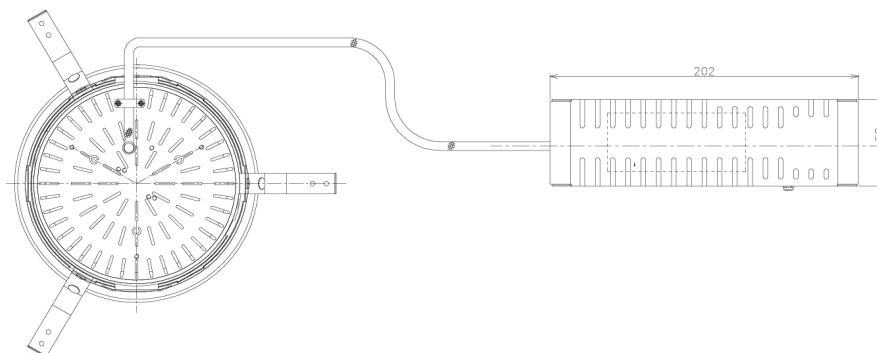

Item no. DD138-4520MW9040L

Series Name: Cledy spark (Shallow cone)
(DD138L)

Installation	Recessed mount	
Type	High-efficiency downlight Φ150	Fixed
Fixture wattage	41W	
Beam angle	18deg	
Color Temp.	4000K	
CRI	Ra>90	
Luminous	5329 lm	
Body	Die-cast aluminum alloy	
Body finish	N/A	
Trim finish	White	
Reflector finish	Mirror	
IP Rate	IP20	
Light source	COB module	
Input Voltage	AC220~240V	
Dimming Type	Non-Dimmable	
Certificate	CE,CCC	
Cut Hole	150	

Height (Weight)	
48.5W	125 (1.4kg)
41.0W	106 (1.2kg)
28.0W	106 (1.2kg)
23.0W	76 (0.9kg)
20.0W	76 (0.9kg)