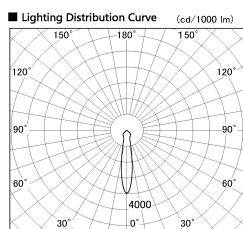

Item no. DD138-4520MW9040L

Series Name: Cledy spark (Shallow cone)
(DD138L)

Installation	Recessed mount	
Type	High-efficiency downlight Φ150	Fixed
Fixture wattage	41W	
Beam angle	18deg	
Color Temp.	4000K	
CRI	Ra>90	
Luminous	5329 lm	
Body	Die-cast aluminum alloy	
Body finish	N/A	
Trim finish	White	
Reflector finish	Mirror	
IP Rate	IP20	
Light source	COB module	
Input Voltage	AC220~240V	
Dimming Type	Non-Dimmable	
Certificate	CE,CCC	
Cut Hole	150	

Height (Weight)	
48.5W	125 (1.4kg)
41.0W	106 (1.2kg)
28.0W	106 (1.2kg)
23.0W	76 (0.9kg)
20.0W	76 (0.9kg)