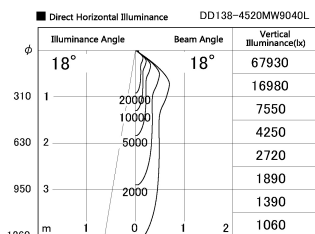

Item no. DD138-4520MW9040L

Series Name: Cledy spark (Shallow cone)
(DD138L)

Installation	Recessed mount	
Type	High-efficiency downlight Φ150	Fixed
Fixture wattage	41W	
Beam angle	18deg	
Color Temp.	4000K	
CRI	Ra>90	
Luminous	5329 lm	
Body	Die-cast aluminum alloy	
Body finish	N/A	
Trim finish	White	
Reflector finish	Mirror	
IP Rate	IP20	
Light source	COB module	
Input Voltage	AC220~240V	
Dimming Type	Non-Dimmable	
Certificate	CE,CCC	
Cut Hole	150	

Height (Weight)	
48.5W	125 (1.4kg)
41.0W	106 (1.2kg)
28.0W	106 (1.2kg)
23.0W	76 (0.9kg)
20.0W	76 (0.9kg)