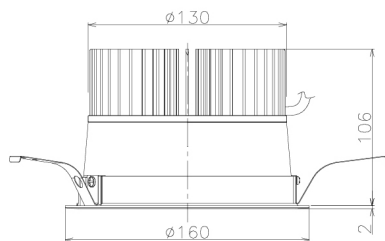

Item no. DD138-4540MW9040L

Series Name: Cledy spark (Shallow cone)
(DD138L)

Installation	Recessed mount	
Type	High-efficiency downlight Φ 150	Fixed
Fixture wattage	41W	
Beam angle	44deg	
Color Temp.	4000K	
CRI	Ra>90	
Luminous	4922 lm	
Body	Die-cast aluminum alloy	
Body finish	N/A	
Trim finish	White	
Reflector finish	Mirror	
IP Rate	IP20	
Light source	COB module	
Input Voltage	AC220~240V	
Dimming Type	Non-Dimmable	
Certificate	CE,CCC	
Cut Hole	150	

Height (Weight)	
48.5W	125 (1.4kg)
41.0W	106 (1.2kg)
28.0W	106 (1.2kg)
23.0W	76 (0.9kg)
20.0W	76 (0.9kg)