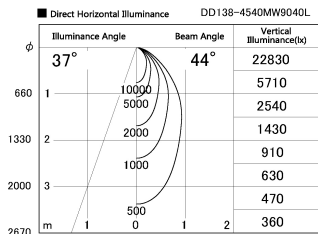

Item no. DD138-4540MW9040L

Series Name: Cledy spark (Shallow cone)
(DD138L)

Installation	Recessed mount	
Type	High-efficiency downlight Φ 150	Fixed
Fixture wattage	41W	
Beam angle	44deg	
Color Temp.	4000K	
CRI	Ra>90	
Luminous	4922 lm	
Body	Die-cast aluminum alloy	
Body finish	N/A	
Trim finish	White	
Reflector finish	Mirror	
IP Rate	IP20	
Light source	COB module	
Input Voltage	AC220~240V	
Dimming Type	Non-Dimmable	
Certificate	CE,CCC	
Cut Hole	150	

Height (Weight)	
48.5W	125 (1.4kg)
41.0W	106 (1.2kg)
28.0W	106 (1.2kg)
23.0W	76 (0.9kg)
20.0W	76 (0.9kg)