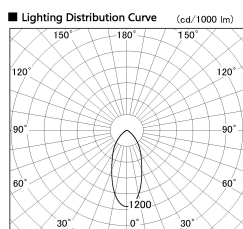

Item no. DD138-4540MW9040L

Series Name: Cledy spark (Shallow cone)
(DD138L)

Installation	Recessed mount	
Type	High-efficiency downlight Φ 150	Fixed
Fixture wattage	41W	
Beam angle	44deg	
Color Temp.	4000K	
CRI	Ra>90	
Luminous	4922 lm	
Body	Die-cast aluminum alloy	
Body finish	N/A	
Trim finish	White	
Reflector finish	Mirror	
IP Rate	IP20	
Light source	COB module	
Input Voltage	AC220~240V	
Dimming Type	Non-Dimmable	
Certificate	CE,CCC	
Cut Hole	150	

Height (Weight)	
48.5W	125 (1.4kg)
41.0W	106 (1.2kg)
28.0W	106 (1.2kg)
23.0W	76 (0.9kg)
20.0W	76 (0.9kg)