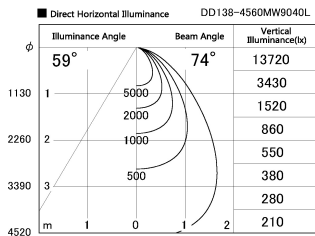

Item no. DD138-4560MW9040L

Series Name: Cledy spark (Shallow cone)  
(DD138L)

Installation	Recessed mount	
Type	High-efficiency downlight $\Phi$ 150	Fixed
Fixture wattage	41W	
Beam angle	74deg	
Color Temp.	4000K	
CRI	Ra>90	
Luminous	5219 lm	
Body	Die-cast aluminum alloy	
Body finish	N/A	
Trim finish	White	
Reflector finish	Mirror	
IP Rate	IP20	
Light source	COB module	
Input Voltage	AC220~240V	
Dimming Type	Non-Dimmable	
Certificate	CE,CCC	
Cut Hole	150	

Height (Weight)	
48.5W	125 (1.4kg)
41.0W	106 (1.2kg)
28.0W	106 (1.2kg)
23.0W	76 (0.9kg)
20.0W	76 (0.9kg)