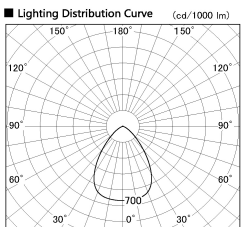

Item no. DD138-4560MW9040L

Series Name: Cledy spark (Shallow cone)  
(DD138L)

Installation	Recessed mount	
Type	High-efficiency downlight $\Phi$ 150	Fixed
Fixture wattage	41W	
Beam angle	74deg	
Color Temp.	4000K	
CRI	Ra>90	
Luminous	5219 lm	
Body	Die-cast aluminum alloy	
Body finish	N/A	
Trim finish	White	
Reflector finish	Mirror	
IP Rate	IP20	
Light source	COB module	
Input Voltage	AC220~240V	
Dimming Type	Non-Dimmable	
Certificate	CE,CCC	
Cut Hole	150	

Height (Weight)	
48.5W	125 (1.4kg)
41.0W	106 (1.2kg)
28.0W	106 (1.2kg)
23.0W	76 (0.9kg)
20.0W	76 (0.9kg)