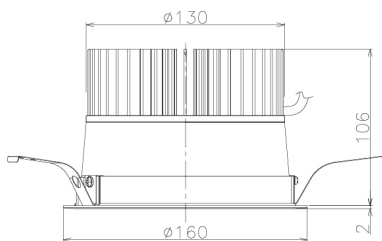

Item no. DD138-4560MW9040L

Series Name: Cledy spark (Shallow cone)  
(DD138L)

Installation	Recessed mount	
Type	High-efficiency downlight $\Phi$ 150	Fixed
Fixture wattage	41W	
Beam angle	74deg	
Color Temp.	4000K	
CRI	Ra>90	
Luminous	5219 lm	
Body	Die-cast aluminum alloy	
Body finish	N/A	
Trim finish	White	
Reflector finish	Mirror	
IP Rate	IP20	
Light source	COB module	
Input Voltage	AC220~240V	
Dimming Type	Non-Dimmable	
Certificate	CE,CCC	
Cut Hole	150	

Height (Weight)	
48.5W	125 (1.4kg)
41.0W	106 (1.2kg)
28.0W	106 (1.2kg)
23.0W	76 (0.9kg)
20.0W	76 (0.9kg)