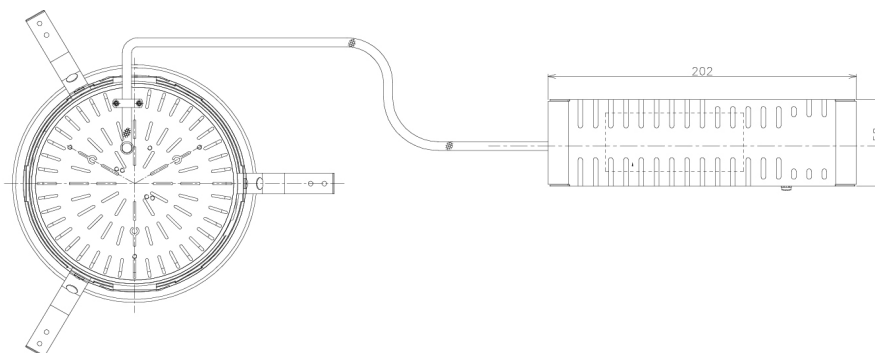

Item no. DD138-4560MW9040L

Series Name: Cledy spark (Shallow cone)  
(DD138L)

Installation	Recessed mount	
Type	High-efficiency downlight $\Phi$ 150	Fixed
Fixture wattage	41W	
Beam angle	74deg	
Color Temp.	4000K	
CRI	Ra>90	
Luminous	5219 lm	
Body	Die-cast aluminum alloy	
Body finish	N/A	
Trim finish	White	
Reflector finish	Mirror	
IP Rate	IP20	
Light source	COB module	
Input Voltage	AC220~240V	
Dimming Type	Non-Dimmable	
Certificate	CE,CCC	
Cut Hole	150	

Height (Weight)	
48.5W	125 (1.4kg)
41.0W	106 (1.2kg)
28.0W	106 (1.2kg)
23.0W	76 (0.9kg)
20.0W	76 (0.9kg)