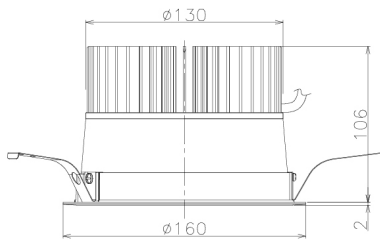

Item no. DD138-2820MW9040L

Series Name: Cledy spark (Shallow cone)
(DD138L)

Installation	Recessed mount	
Type	High-efficiency downlight Φ150	Fixed
Fixture wattage	28W	
Beam angle	24deg	
Color Temp.	4000K	
CRI	Ra>90	
Luminous	3428 lm	
Body	Die-cast aluminum alloy	
Body finish	N/A	
Trim finish	White	
Reflector finish	Mirror	
IP Rate	IP20	
Light source	COB module	
Input Voltage	AC220~240V	
Dimming Type	Non-Dimmable	
Certificate	CE,CCC	
Cut Hole	150	

Height (Weight)	
48.5W	125 (1.4kg)
41.0W	106 (1.2kg)
28.0W	106 (1.2kg)
23.0W	76 (0.9kg)
20.0W	76 (0.9kg)