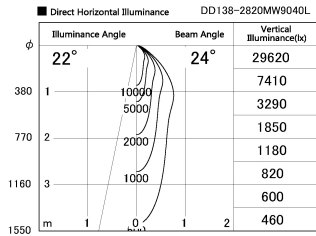

Item no. DD138-2820MW9040L

Series Name: Cledy spark (Shallow cone)
(DD138L)

Installation	Recessed mount	
Type	High-efficiency downlight Φ150	Fixed
Fixture wattage	28W	
Beam angle	24deg	
Color Temp.	4000K	
CRI	Ra>90	
Luminous	3428 lm	
Body	Die-cast aluminum alloy	
Body finish	N/A	
Trim finish	White	
Reflector finish	Mirror	
IP Rate	IP20	
Light source	COB module	
Input Voltage	AC220~240V	
Dimming Type	Non-Dimmable	
Certificate	CE,CCC	
Cut Hole	150	

Height (Weight)	
48.5W	125 (1.4kg)
41.0W	106 (1.2kg)
28.0W	106 (1.2kg)
23.0W	76 (0.9kg)
20.0W	76 (0.9kg)