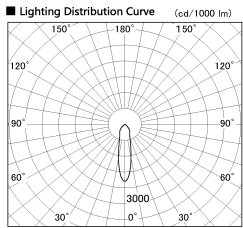

Item no. DD138-2820MW9040L

Series Name: Cledy spark (Shallow cone)
(DD138L)

Installation	Recessed mount	
Type	High-efficiency downlight Φ150	Fixed
Fixture wattage	28W	
Beam angle	24deg	
Color Temp.	4000K	
CRI	Ra>90	
Luminous	3428 lm	
Body	Die-cast aluminum alloy	
Body finish	N/A	
Trim finish	White	
Reflector finish	Mirror	
IP Rate	IP20	
Light source	COB module	
Input Voltage	AC220~240V	
Dimming Type	Non-Dimmable	
Certificate	CE,CCC	
Cut Hole	150	

Height (Weight)	
48.5W	125 (1.4kg)
41.0W	106 (1.2kg)
28.0W	106 (1.2kg)
23.0W	76 (0.9kg)
20.0W	76 (0.9kg)