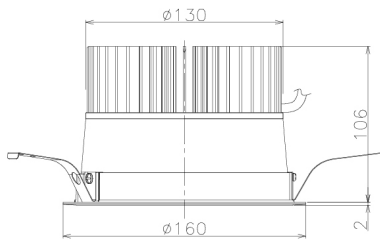

Item no. DD138-2840MW9040L

Series Name: Cledy spark (Shallow cone)  
(DD138L)

Installation	Recessed mount	
Type	High-efficiency	Fixed
	downlight $\Phi$ 150	
Fixture wattage	28W	
Beam angle	37deg	
Color Temp.	4000K	
CRI	Ra>90	
Luminous	3343 lm	
Body	Die-cast aluminum alloy	
Body finish	N/A	
Trim finish	White	
Reflector finish	Mirror	
IP Rate	IP20	
Light source	COB module	
Input Voltage	AC220~240V	
Dimming Type	Non-Dimmable	
Certificate	CE,CCC	
Cut Hole	150	

Height (Weight)	
48.5W	125 (1.4kg)
41.0W	106 (1.2kg)
28.0W	106 (1.2kg)
23.0W	76 (0.9kg)
20.0W	76 (0.9kg)