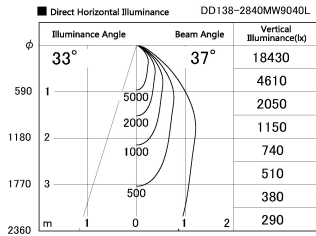

Item no. DD138-2840MW9040L

Series Name: Cledy spark (Shallow cone)  
(DD138L)

Installation	Recessed mount	
Type	High-efficiency	Fixed
	downlight $\Phi$ 150	
Fixture wattage	28W	
Beam angle	37deg	
Color Temp.	4000K	
CRI	Ra>90	
Luminous	3343 lm	
Body	Die-cast aluminum alloy	
Body finish	N/A	
Trim finish	White	
Reflector finish	Mirror	
IP Rate	IP20	
Light source	COB module	
Input Voltage	AC220~240V	
Dimming Type	Non-Dimmable	
Certificate	CE,CCC	
Cut Hole	150	

Height (Weight)	
48.5W	125 (1.4kg)
41.0W	106 (1.2kg)
28.0W	106 (1.2kg)
23.0W	76 (0.9kg)
20.0W	76 (0.9kg)