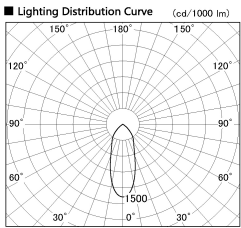

Item no. DD138-2840MW9040L

Series Name: Cledy spark (Shallow cone)  
(DD138L)

Installation	Recessed mount	
Type	High-efficiency	Fixed
	downlight $\Phi$ 150	
Fixture wattage	28W	
Beam angle	37deg	
Color Temp.	4000K	
CRI	Ra>90	
Luminous	3343 lm	
Body	Die-cast aluminum alloy	
Body finish	N/A	
Trim finish	White	
Reflector finish	Mirror	
IP Rate	IP20	
Light source	COB module	
Input Voltage	AC220~240V	
Dimming Type	Non-Dimmable	
Certificate	CE,CCC	
Cut Hole	150	

Height (Weight)	
48.5W	125 (1.4kg)
41.0W	106 (1.2kg)
28.0W	106 (1.2kg)
23.0W	76 (0.9kg)
20.0W	76 (0.9kg)