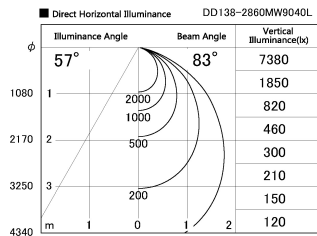

Item no. DD138-2860MW9040L

Series Name: Cledy spark (Shallow cone)
(DD138L)

Installation	Recessed mount	
Type	High-efficiency	Fixed
	downlight Φ 150	
Fixture wattage	28W	
Beam angle	83deg	
Color Temp.	4000K	
CRI	Ra>90	
Luminous	3344 lm	
Body	Die-cast aluminum alloy	
Body finish	N/A	
Trim finish	White	
Reflector finish	Mirror	
IP Rate	IP20	
Light source	COB module	
Input Voltage	AC220~240V	
Dimming Type	Non-Dimmable	
Certificate	CE,CCC	
Cut Hole	150	

Height (Weight)	
48.5W	125 (1.4kg)
41.0W	106 (1.2kg)
28.0W	106 (1.2kg)
23.0W	76 (0.9kg)
20.0W	76 (0.9kg)