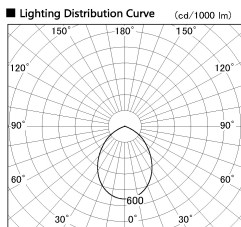

Item no. DD138-2860MW9040L

Series Name: Cledy spark (Shallow cone)
(DD138L)

Installation	Recessed mount	
Type	High-efficiency	Fixed
	downlight Φ 150	
Fixture wattage	28W	
Beam angle	83deg	
Color Temp.	4000K	
CRI	Ra>90	
Luminous	3344 lm	
Body	Die-cast aluminum alloy	
Body finish	N/A	
Trim finish	White	
Reflector finish	Mirror	
IP Rate	IP20	
Light source	COB module	
Input Voltage	AC220~240V	
Dimming Type	Non-Dimmable	
Certificate	CE,CCC	
Cut Hole	150	

Height (Weight)	
48.5W	125 (1.4kg)
41.0W	106 (1.2kg)
28.0W	106 (1.2kg)
23.0W	76 (0.9kg)
20.0W	76 (0.9kg)