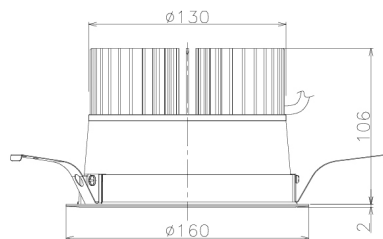

Item no. DD138-2860MW9040L

Series Name: Cledy spark (Shallow cone)
(DD138L)

Installation	Recessed mount	
Type	High-efficiency	Fixed
	downlight Φ 150	
Fixture wattage	28W	
Beam angle	83deg	
Color Temp.	4000K	
CRI	Ra>90	
Luminous	3344 lm	
Body	Die-cast aluminum alloy	
Body finish	N/A	
Trim finish	White	
Reflector finish	Mirror	
IP Rate	IP20	
Light source	COB module	
Input Voltage	AC220~240V	
Dimming Type	Non-Dimmable	
Certificate	CE,CCC	
Cut Hole	150	

Height (Weight)	
48.5W	125 (1.4kg)
41.0W	106 (1.2kg)
28.0W	106 (1.2kg)
23.0W	76 (0.9kg)
20.0W	76 (0.9kg)