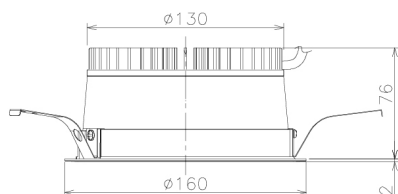

Item no. DD138-2520MW9040L

Series Name: Cledy spark (Shallow cone)
(DD138L)

Installation	Recessed mount	
Type	High-efficiency	Fixed
	downlight Φ 150	
Fixture wattage	23W	
Beam angle	24deg	
Color Temp.	4000K	
CRI	Ra>90	
Luminous	2983 lm	
Body	Die-cast aluminum alloy	
Body finish	N/A	
Trim finish	White	
Reflector finish	Mirror	
IP Rate	IP20	
Light source	COB module	
Input Voltage	AC220~240V	
Dimming Type	Non-Dimmable	
Certificate	CE,CCC	
Cut Hole	150	

Height (Weight)	
48.5W	125 (1.4kg)
41.0W	106 (1.2kg)
28.0W	106 (1.2kg)
23.0W	76 (0.9kg)
20.0W	76 (0.9kg)