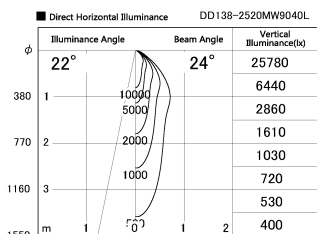

Item no. DD138-2520MW9040L

Series Name: Cledy spark (Shallow cone)
(DD138L)

Installation	Recessed mount	
Type	High-efficiency	Fixed
	downlight Φ 150	
Fixture wattage	23W	
Beam angle	24deg	
Color Temp.	4000K	
CRI	Ra>90	
Luminous	2983 lm	
Body	Die-cast aluminum alloy	
Body finish	N/A	
Trim finish	White	
Reflector finish	Mirror	
IP Rate	IP20	
Light source	COB module	
Input Voltage	AC220~240V	
Dimming Type	Non-Dimmable	
Certificate	CE,CCC	
Cut Hole	150	

Height (Weight)	
48.5W	125 (1.4kg)
41.0W	106 (1.2kg)
28.0W	106 (1.2kg)
23.0W	76 (0.9kg)
20.0W	76 (0.9kg)