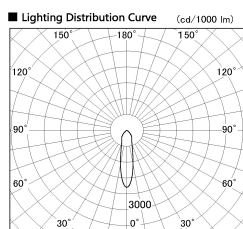

Item no. DD138-2520MW9040L

Series Name: Cledy spark (Shallow cone)
(DD138L)

Installation	Recessed mount	
Type	High-efficiency	Fixed
	downlight Φ 150	
Fixture wattage	23W	
Beam angle	24deg	
Color Temp.	4000K	
CRI	Ra>90	
Luminous	2983 lm	
Body	Die-cast aluminum alloy	
Body finish	N/A	
Trim finish	White	
Reflector finish	Mirror	
IP Rate	IP20	
Light source	COB module	
Input Voltage	AC220~240V	
Dimming Type	Non-Dimmable	
Certificate	CE,CCC	
Cut Hole	150	

Height (Weight)	
48.5W	125 (1.4kg)
41.0W	106 (1.2kg)
28.0W	106 (1.2kg)
23.0W	76 (0.9kg)
20.0W	76 (0.9kg)