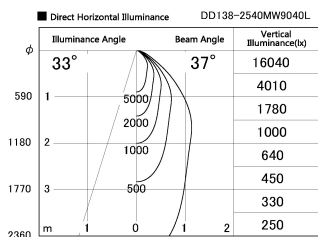

Item no. DD138-2540MW9040L

Series Name: Cledy spark (Shallow cone)  
(DD138L)

Installation	Recessed mount	
Type	High-efficiency	Fixed
	downlight $\Phi$ 150	
Fixture wattage	23W	
Beam angle	37deg	
Color Temp.	4000K	
CRI	Ra>90	
Luminous	2909 lm	
Body	Die-cast aluminum alloy	
Body finish	N/A	
Trim finish	White	
Reflector finish	Mirror	
IP Rate	IP20	
Light source	COB module	
Input Voltage	AC220~240V	
Dimming Type	Non-Dimmable	
Certificate	CE,CCC	
Cut Hole	150	

Height (Weight)	
48.5W	125 (1.4kg)
41.0W	106 (1.2kg)
28.0W	106 (1.2kg)
23.0W	76 (0.9kg)
20.0W	76 (0.9kg)