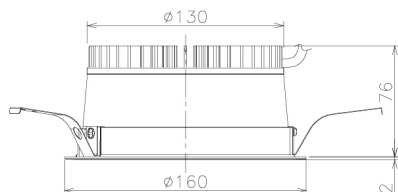

Item no. DD138-2540MW9040L

Series Name: Cledy spark (Shallow cone)  
(DD138L)

Installation	Recessed mount	
Type	High-efficiency	Fixed
	downlight $\Phi$ 150	
Fixture wattage	23W	
Beam angle	37deg	
Color Temp.	4000K	
CRI	Ra>90	
Luminous	2909 lm	
Body	Die-cast aluminum alloy	
Body finish	N/A	
Trim finish	White	
Reflector finish	Mirror	
IP Rate	IP20	
Light source	COB module	
Input Voltage	AC220~240V	
Dimming Type	Non-Dimmable	
Certificate	CE,CCC	
Cut Hole	150	

Height (Weight)	
48.5W	125 (1.4kg)
41.0W	106 (1.2kg)
28.0W	106 (1.2kg)
23.0W	76 (0.9kg)
20.0W	76 (0.9kg)