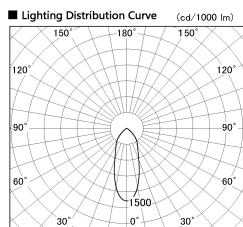

Item no. DD138-2540MW9040L

Series Name: Cledy spark (Shallow cone)  
(DD138L)

Installation	Recessed mount	
Type	High-efficiency	Fixed
	downlight $\Phi$ 150	
Fixture wattage	23W	
Beam angle	37deg	
Color Temp.	4000K	
CRI	Ra>90	
Luminous	2909 lm	
Body	Die-cast aluminum alloy	
Body finish	N/A	
Trim finish	White	
Reflector finish	Mirror	
IP Rate	IP20	
Light source	COB module	
Input Voltage	AC220~240V	
Dimming Type	Non-Dimmable	
Certificate	CE,CCC	
Cut Hole	150	

Height (Weight)	
48.5W	125 (1.4kg)
41.0W	106 (1.2kg)
28.0W	106 (1.2kg)
23.0W	76 (0.9kg)
20.0W	76 (0.9kg)