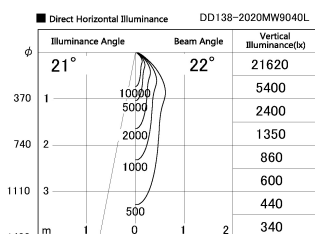

Item no. DD138-2020MW9040L

Series Name: Cledy spark (Shallow cone)
(DD138L)

Installation	Recessed mount	
Type	High-efficiency	Fixed
	downlight Φ 150	
Fixture wattage	20W	
Beam angle	22deg	
Color Temp.	4000K	
CRI	Ra>90	
Luminous	2224 lm	
Body	Die-cast aluminum alloy	
Body finish	N/A	
Trim finish	White	
Reflector finish	Mirror	
IP Rate	IP20	
Light source	COB module	
Input Voltage	AC220~240V	
Dimming Type	Non-Dimmable	
Certificate	CE,CCC	
Cut Hole	150	

Height (Weight)	
48.5W	125 (1.4kg)
41.0W	106 (1.2kg)
28.0W	106 (1.2kg)
23.0W	76 (0.9kg)
20.0W	76 (0.9kg)