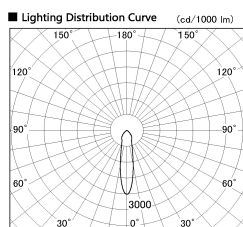

Item no. DD138-2020MW9040L

Series Name: Cledy spark (Shallow cone)
(DD138L)

Installation	Recessed mount	
Type	High-efficiency	Fixed
	downlight Φ 150	
Fixture wattage	20W	
Beam angle	22deg	
Color Temp.	4000K	
CRI	Ra>90	
Luminous	2224 lm	
Body	Die-cast aluminum alloy	
Body finish	N/A	
Trim finish	White	
Reflector finish	Mirror	
IP Rate	IP20	
Light source	COB module	
Input Voltage	AC220~240V	
Dimming Type	Non-Dimmable	
Certificate	CE,CCC	
Cut Hole	150	

Height (Weight)	
48.5W	125 (1.4kg)
41.0W	106 (1.2kg)
28.0W	106 (1.2kg)
23.0W	76 (0.9kg)
20.0W	76 (0.9kg)