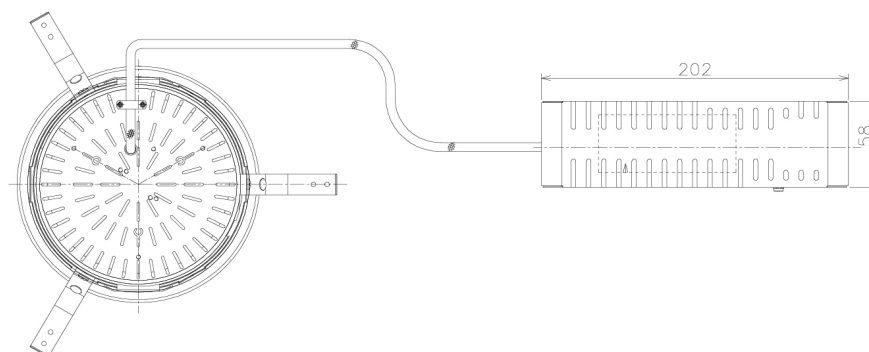

Item no. DD138-2020MW9040L

Series Name: Cledy spark (Shallow cone)
(DD138L)

Installation	Recessed mount	
Type	High-efficiency	Fixed
	downlight Φ 150	
Fixture wattage	20W	
Beam angle	22deg	
Color Temp.	4000K	
CRI	Ra>90	
Luminous	2224 lm	
Body	Die-cast aluminum alloy	
Body finish	N/A	
Trim finish	White	
Reflector finish	Mirror	
IP Rate	IP20	
Light source	COB module	
Input Voltage	AC220~240V	
Dimming Type	Non-Dimmable	
Certificate	CE,CCC	
Cut Hole	150	

Height (Weight)	
48.5W	125 (1.4kg)
41.0W	106 (1.2kg)
28.0W	106 (1.2kg)
23.0W	76 (0.9kg)
20.0W	76 (0.9kg)