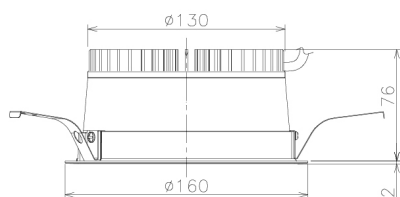

Item no. DD138-2020MW9040L

Series Name: Cledy spark (Shallow cone)
(DD138L)

Installation	Recessed mount	
Type	High-efficiency	Fixed
	downlight Φ 150	
Fixture wattage	20W	
Beam angle	22deg	
Color Temp.	4000K	
CRI	Ra>90	
Luminous	2224 lm	
Body	Die-cast aluminum alloy	
Body finish	N/A	
Trim finish	White	
Reflector finish	Mirror	
IP Rate	IP20	
Light source	COB module	
Input Voltage	AC220~240V	
Dimming Type	Non-Dimmable	
Certificate	CE,CCC	
Cut Hole	150	

Height (Weight)	
48.5W	125 (1.4kg)
41.0W	106 (1.2kg)
28.0W	106 (1.2kg)
23.0W	76 (0.9kg)
20.0W	76 (0.9kg)