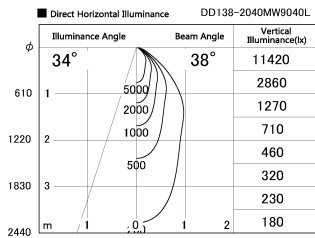

Item no. DD138-2040MW9040L

Series Name: Cledy spark (Shallow cone)
(DD138L)

Installation	Recessed mount	
Type	High-efficiency	Fixed
	downlight Φ150	
Fixture wattage	20W	
Beam angle	38deg	
Color Temp.	4000K	
CRI	Ra>90	
Luminous	2129 lm	
Body	Die-cast aluminum alloy	
Body finish	N/A	
Trim finish	White	
Reflector finish	Mirror	
IP Rate	IP20	
Light source	COB module	
Input Voltage	AC220~240V	
Dimming Type	Non-Dimmable	
Certificate	CE,CCC	
Cut Hole	150	

Height (Weight)	
48.5W	125 (1.4kg)
41.0W	106 (1.2kg)
28.0W	106 (1.2kg)
23.0W	76 (0.9kg)
20.0W	76 (0.9kg)