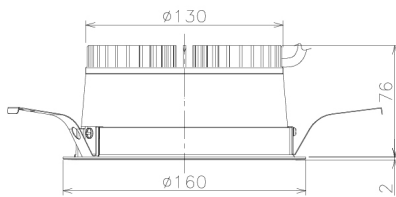

Item no. DD138-2040MW9040L

Series Name: Cledy spark (Shallow cone)
(DD138L)

Installation	Recessed mount	
Type	High-efficiency	Fixed
	downlight Φ150	
Fixture wattage	20W	
Beam angle	38deg	
Color Temp.	4000K	
CRI	Ra>90	
Luminous	2129 lm	
Body	Die-cast aluminum alloy	
Body finish	N/A	
Trim finish	White	
Reflector finish	Mirror	
IP Rate	IP20	
Light source	COB module	
Input Voltage	AC220~240V	
Dimming Type	Non-Dimmable	
Certificate	CE,CCC	
Cut Hole	150	

Height (Weight)	
48.5W	125 (1.4kg)
41.0W	106 (1.2kg)
28.0W	106 (1.2kg)
23.0W	76 (0.9kg)
20.0W	76 (0.9kg)