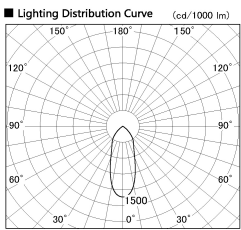

Item no. DD138-2040MW9040L

Series Name: Cledy spark (Shallow cone)
(DD138L)

Installation	Recessed mount	
Type	High-efficiency	Fixed
	downlight Φ150	
Fixture wattage	20W	
Beam angle	38deg	
Color Temp.	4000K	
CRI	Ra>90	
Luminous	2129 lm	
Body	Die-cast aluminum alloy	
Body finish	N/A	
Trim finish	White	
Reflector finish	Mirror	
IP Rate	IP20	
Light source	COB module	
Input Voltage	AC220~240V	
Dimming Type	Non-Dimmable	
Certificate	CE,CCC	
Cut Hole	150	

Height (Weight)	
48.5W	125 (1.4kg)
41.0W	106 (1.2kg)
28.0W	106 (1.2kg)
23.0W	76 (0.9kg)
20.0W	76 (0.9kg)