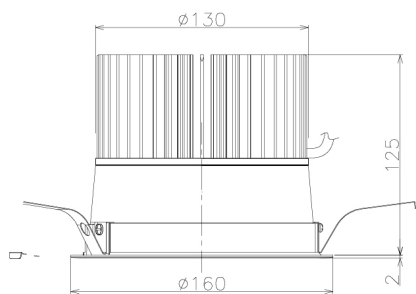

Item no. DD138-5020MB9027L

Series Name: Cledy spark (Shallow cone)
(DD138L)

| | | |
|------------------|-------------------------|-------|
| Installation | Recessed mount | |
| Type | High-efficiency | Fixed |
| | downlight Φ 150 | |
| Fixture wattage | 48.5W | |
| Beam angle | 22deg | |
| Color Temp. | 2700K | |
| CRI | Ra>90 | |
| Luminous | 6966 lm | |
| Body | Die-cast aluminum alloy | |
| Body finish | N/A | |
| Trim finish | Black | |
| Reflector finish | Mirror | |
| IP Rate | IP20 | |
| Light source | COB module | |
| Input Voltage | AC220~240V | |
| Dimming Type | Non-Dimmable | |
| Certificate | CE,CCC | |
| Cut Hole | 150 | |

| Height (Weight) | |
|-----------------|-------------|
| 48.5W | 125 (1.4kg) |
| 41.0W | 106 (1.2kg) |
| 28.0W | 106 (1.2kg) |
| 23.0W | 76 (0.9kg) |
| 20.0W | 76 (0.9kg) |