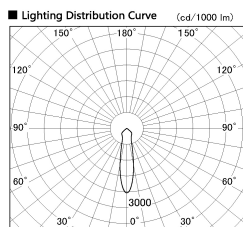

Item no. DD138-5020MB9027L

Series Name: Cledy spark (Shallow cone)
(DD138L)

| | | |
|------------------|-------------------------|-------|
| Installation | Recessed mount | |
| Type | High-efficiency | Fixed |
| | downlight Φ 150 | |
| Fixture wattage | 48.5W | |
| Beam angle | 22deg | |
| Color Temp. | 2700K | |
| CRI | Ra>90 | |
| Luminous | 6966 lm | |
| Body | Die-cast aluminum alloy | |
| Body finish | N/A | |
| Trim finish | Black | |
| Reflector finish | Mirror | |
| IP Rate | IP20 | |
| Light source | COB module | |
| Input Voltage | AC220~240V | |
| Dimming Type | Non-Dimmable | |
| Certificate | CE,CCC | |
| Cut Hole | 150 | |

| Height (Weight) | |
|-----------------|-------------|
| 48.5W | 125 (1.4kg) |
| 41.0W | 106 (1.2kg) |
| 28.0W | 106 (1.2kg) |
| 23.0W | 76 (0.9kg) |
| 20.0W | 76 (0.9kg) |