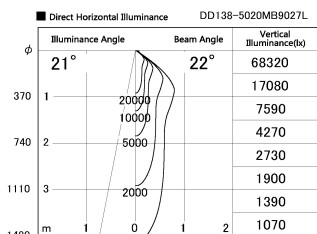

Item no. DD138-5020MB9027L

Series Name: Cledy spark (Shallow cone)
(DD138L)

| | | |
|------------------|-------------------------|-------|
| Installation | Recessed mount | |
| Type | High-efficiency | Fixed |
| | downlight Φ 150 | |
| Fixture wattage | 48.5W | |
| Beam angle | 22deg | |
| Color Temp. | 2700K | |
| CRI | Ra>90 | |
| Luminous | 6966 lm | |
| Body | Die-cast aluminum alloy | |
| Body finish | N/A | |
| Trim finish | Black | |
| Reflector finish | Mirror | |
| IP Rate | IP20 | |
| Light source | COB module | |
| Input Voltage | AC220~240V | |
| Dimming Type | Non-Dimmable | |
| Certificate | CE,CCC | |
| Cut Hole | 150 | |

| Height (Weight) | |
|-----------------|-------------|
| 48.5W | 125 (1.4kg) |
| 41.0W | 106 (1.2kg) |
| 28.0W | 106 (1.2kg) |
| 23.0W | 76 (0.9kg) |
| 20.0W | 76 (0.9kg) |