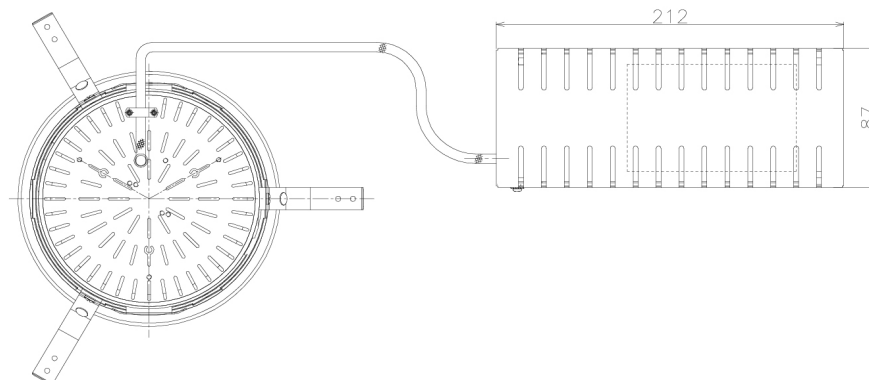

Item no. DD138-5040MB9027L

Series Name: Cledy spark (Shallow cone)
(DD138L)

Installation	Recessed mount	
Type	High-efficiency	Fixed
	downlight Φ 150	
Fixture wattage	48.5W	
Beam angle	46deg	
Color Temp.	2700K	
CRI	Ra>90	
Luminous	6376 lm	
Body	Die-cast aluminum alloy	
Body finish	N/A	
Trim finish	Black	
Reflector finish	Mirror	
IP Rate	IP20	
Light source	COB module	
Input Voltage	AC220~240V	
Dimming Type	Non-Dimmable	
Certificate	CE,CCC	
Cut Hole	150	

Height (Weight)	
48.5W	125 (1.4kg)
41.0W	106 (1.2kg)
28.0W	106 (1.2kg)
23.0W	76 (0.9kg)
20.0W	76 (0.9kg)