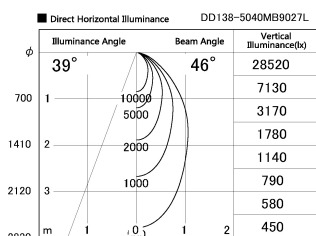

Item no. DD138-5040MB9027L

Series Name: Cledy spark (Shallow cone)
(DD138L)

Installation	Recessed mount	
Type	High-efficiency	Fixed
	downlight Φ 150	
Fixture wattage	48.5W	
Beam angle	46deg	
Color Temp.	2700K	
CRI	Ra>90	
Luminous	6376 lm	
Body	Die-cast aluminum alloy	
Body finish	N/A	
Trim finish	Black	
Reflector finish	Mirror	
IP Rate	IP20	
Light source	COB module	
Input Voltage	AC220~240V	
Dimming Type	Non-Dimmable	
Certificate	CE,CCC	
Cut Hole	150	

Height (Weight)	
48.5W	125 (1.4kg)
41.0W	106 (1.2kg)
28.0W	106 (1.2kg)
23.0W	76 (0.9kg)
20.0W	76 (0.9kg)