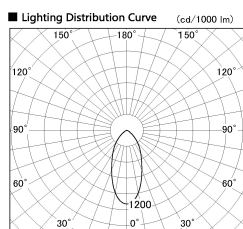

Item no. DD138-5040MB9027L

Series Name: Cledy spark (Shallow cone)
(DD138L)

Installation	Recessed mount	
Type	High-efficiency	Fixed
	downlight Φ 150	
Fixture wattage	48.5W	
Beam angle	46deg	
Color Temp.	2700K	
CRI	Ra>90	
Luminous	6376 lm	
Body	Die-cast aluminum alloy	
Body finish	N/A	
Trim finish	Black	
Reflector finish	Mirror	
IP Rate	IP20	
Light source	COB module	
Input Voltage	AC220~240V	
Dimming Type	Non-Dimmable	
Certificate	CE,CCC	
Cut Hole	150	

Height (Weight)	
48.5W	125 (1.4kg)
41.0W	106 (1.2kg)
28.0W	106 (1.2kg)
23.0W	76 (0.9kg)
20.0W	76 (0.9kg)