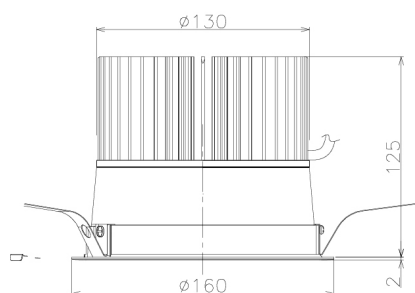

Item no. DD138-5040MB9027L

Series Name: Cledy spark (Shallow cone)
(DD138L)

Installation	Recessed mount	
Type	High-efficiency	Fixed
	downlight Φ 150	
Fixture wattage	48.5W	
Beam angle	46deg	
Color Temp.	2700K	
CRI	Ra>90	
Luminous	6376 lm	
Body	Die-cast aluminum alloy	
Body finish	N/A	
Trim finish	Black	
Reflector finish	Mirror	
IP Rate	IP20	
Light source	COB module	
Input Voltage	AC220~240V	
Dimming Type	Non-Dimmable	
Certificate	CE,CCC	
Cut Hole	150	

Height (Weight)	
48.5W	125 (1.4kg)
41.0W	106 (1.2kg)
28.0W	106 (1.2kg)
23.0W	76 (0.9kg)
20.0W	76 (0.9kg)