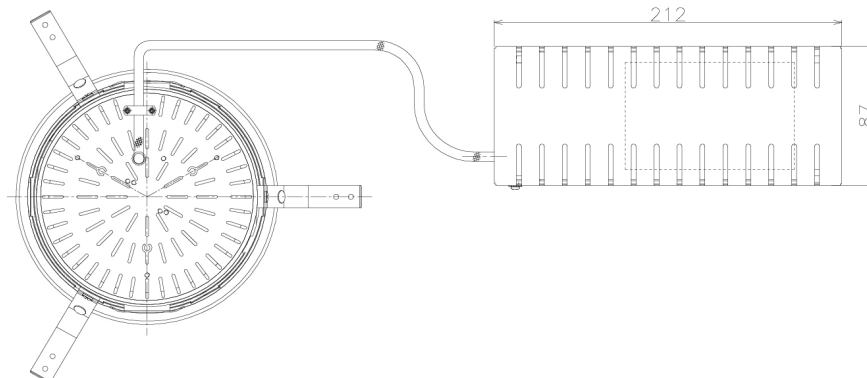

Item no. DD138-5060MB9027L

Series Name: Cledy spark (Shallow cone)
(DD138L)

Installation	Recessed mount	
Type	High-efficiency	Fixed
	downlight Φ 150	
Fixture wattage	48.5W	
Beam angle	76deg	
Color Temp.	2700K	
CRI	Ra>90	
Luminous	6840 lm	
Body	Die-cast aluminum alloy	
Body finish	N/A	
Trim finish	Black	
Reflector finish	Mirror	
IP Rate	IP20	
Light source	COB module	
Input Voltage	AC220~240V	
Dimming Type	Non-Dimmable	
Certificate	CE,CCC	
Cut Hole	150	

Height (Weight)	
48.5W	125 (1.4kg)
41.0W	106 (1.2kg)
28.0W	106 (1.2kg)
23.0W	76 (0.9kg)
20.0W	76 (0.9kg)