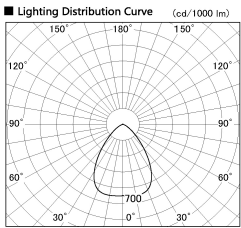

Item no. DD138-5060MB9027L

Series Name: Cledy spark (Shallow cone)
(DD138L)

Installation	Recessed mount	
Type	High-efficiency	Fixed
	downlight Φ 150	
Fixture wattage	48.5W	
Beam angle	76deg	
Color Temp.	2700K	
CRI	Ra>90	
Luminous	6840 lm	
Body	Die-cast aluminum alloy	
Body finish	N/A	
Trim finish	Black	
Reflector finish	Mirror	
IP Rate	IP20	
Light source	COB module	
Input Voltage	AC220~240V	
Dimming Type	Non-Dimmable	
Certificate	CE,CCC	
Cut Hole	150	

Height (Weight)	
48.5W	125 (1.4kg)
41.0W	106 (1.2kg)
28.0W	106 (1.2kg)
23.0W	76 (0.9kg)
20.0W	76 (0.9kg)