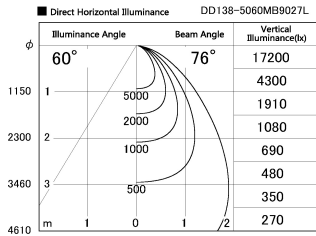

Item no. DD138-5060MB9027L

Series Name: Cledy spark (Shallow cone)
(DD138L)

Installation	Recessed mount	
Type	High-efficiency	Fixed
	downlight Φ 150	
Fixture wattage	48.5W	
Beam angle	76deg	
Color Temp.	2700K	
CRI	Ra>90	
Luminous	6840 lm	
Body	Die-cast aluminum alloy	
Body finish	N/A	
Trim finish	Black	
Reflector finish	Mirror	
IP Rate	IP20	
Light source	COB module	
Input Voltage	AC220~240V	
Dimming Type	Non-Dimmable	
Certificate	CE,CCC	
Cut Hole	150	

Height (Weight)	
48.5W	125 (1.4kg)
41.0W	106 (1.2kg)
28.0W	106 (1.2kg)
23.0W	76 (0.9kg)
20.0W	76 (0.9kg)