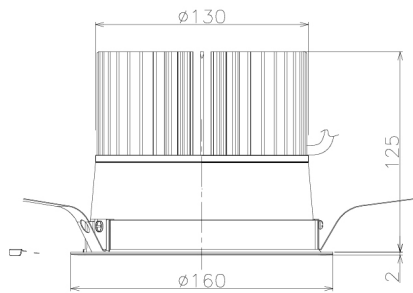

Item no. DD138-5060MB9027L

Series Name: Cledy spark (Shallow cone)
(DD138L)

Installation	Recessed mount	
Type	High-efficiency	Fixed
	downlight Φ 150	
Fixture wattage	48.5W	
Beam angle	76deg	
Color Temp.	2700K	
CRI	Ra>90	
Luminous	6840 lm	
Body	Die-cast aluminum alloy	
Body finish	N/A	
Trim finish	Black	
Reflector finish	Mirror	
IP Rate	IP20	
Light source	COB module	
Input Voltage	AC220~240V	
Dimming Type	Non-Dimmable	
Certificate	CE,CCC	
Cut Hole	150	

Height (Weight)	
48.5W	125 (1.4kg)
41.0W	106 (1.2kg)
28.0W	106 (1.2kg)
23.0W	76 (0.9kg)
20.0W	76 (0.9kg)