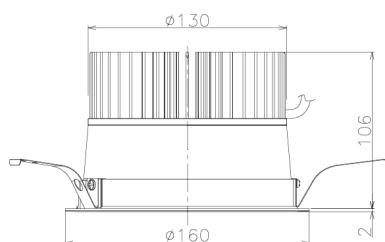

Item no. DD138-4520MB9027L

Series Name: Cledy spark (Shallow cone)
(DD138L)

Installation	Recessed mount	
Type	High-efficiency	Fixed
	downlight Φ150	
Fixture wattage	41W	
Beam angle	18deg	
Color Temp.	2700K	
CRI	Ra>90	
Luminous	5202 lm	
Body	Die-cast aluminum alloy	
Body finish	N/A	
Trim finish	Black	
Reflector finish	Mirror	
IP Rate	IP20	
Light source	COB module	
Input Voltage	AC220~240V	
Dimming Type	Non-Dimmable	
Certificate	CE,CCC	
Cut Hole	150	

Height (Weight)	
48.5W	125 (1.4kg)
41.0W	106 (1.2kg)
28.0W	106 (1.2kg)
23.0W	76 (0.9kg)
20.0W	76 (0.9kg)