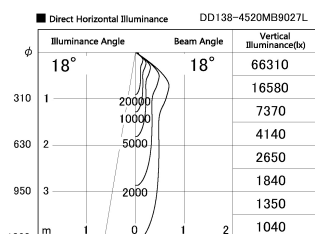

Item no. DD138-4520MB9027L

Series Name: Cledy spark (Shallow cone)
(DD138L)

Installation	Recessed mount	
Type	High-efficiency	Fixed
	downlight Φ150	
Fixture wattage	41W	
Beam angle	18deg	
Color Temp.	2700K	
CRI	Ra>90	
Luminous	5202 lm	
Body	Die-cast aluminum alloy	
Body finish	N/A	
Trim finish	Black	
Reflector finish	Mirror	
IP Rate	IP20	
Light source	COB module	
Input Voltage	AC220~240V	
Dimming Type	Non-Dimmable	
Certificate	CE,CCC	
Cut Hole	150	

Height (Weight)	
48.5W	125 (1.4kg)
41.0W	106 (1.2kg)
28.0W	106 (1.2kg)
23.0W	76 (0.9kg)
20.0W	76 (0.9kg)