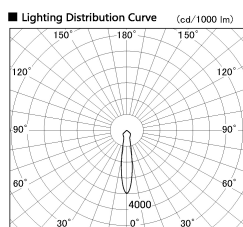

Item no. DD138-4520MB9027L

Series Name: Cledy spark (Shallow cone)
(DD138L)

Installation	Recessed mount	
Type	High-efficiency	Fixed
	downlight Φ150	
Fixture wattage	41W	
Beam angle	18deg	
Color Temp.	2700K	
CRI	Ra>90	
Luminous	5202 lm	
Body	Die-cast aluminum alloy	
Body finish	N/A	
Trim finish	Black	
Reflector finish	Mirror	
IP Rate	IP20	
Light source	COB module	
Input Voltage	AC220~240V	
Dimming Type	Non-Dimmable	
Certificate	CE,CCC	
Cut Hole	150	

Height (Weight)	
48.5W	125 (1.4kg)
41.0W	106 (1.2kg)
28.0W	106 (1.2kg)
23.0W	76 (0.9kg)
20.0W	76 (0.9kg)