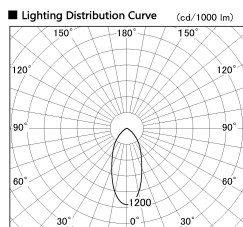

Item no. DD138-4540MB9027L

Series Name: Cledy spark (Shallow cone)  
(DD138L)

Installation	Recessed mount	
Type	High-efficiency	Fixed
	downlight Φ150	
Fixture wattage	41W	
Beam angle	44deg	
Color Temp.	2700K	
CRI	Ra>90	
Luminous	4804 lm	
Body	Die-cast aluminum alloy	
Body finish	N/A	
Trim finish	Black	
Reflector finish	Mirror	
IP Rate	IP20	
Light source	COB module	
Input Voltage	AC220~240V	
Dimming Type	Non-Dimmable	
Certificate	CE,CCC	
Cut Hole	150	

Height (Weight)	
48.5W	125 (1.4kg)
41.0W	106 (1.2kg)
28.0W	106 (1.2kg)
23.0W	76 (0.9kg)
20.0W	76 (0.9kg)