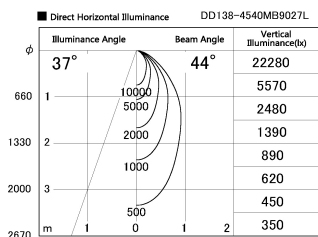

Item no. DD138-4540MB9027L

Series Name: Cledy spark (Shallow cone)  
(DD138L)

Installation	Recessed mount	
Type	High-efficiency	Fixed
	downlight Φ150	
Fixture wattage	41W	
Beam angle	44deg	
Color Temp.	2700K	
CRI	Ra>90	
Luminous	4804 lm	
Body	Die-cast aluminum alloy	
Body finish	N/A	
Trim finish	Black	
Reflector finish	Mirror	
IP Rate	IP20	
Light source	COB module	
Input Voltage	AC220~240V	
Dimming Type	Non-Dimmable	
Certificate	CE,CCC	
Cut Hole	150	

Height (Weight)	
48.5W	125 (1.4kg)
41.0W	106 (1.2kg)
28.0W	106 (1.2kg)
23.0W	76 (0.9kg)
20.0W	76 (0.9kg)