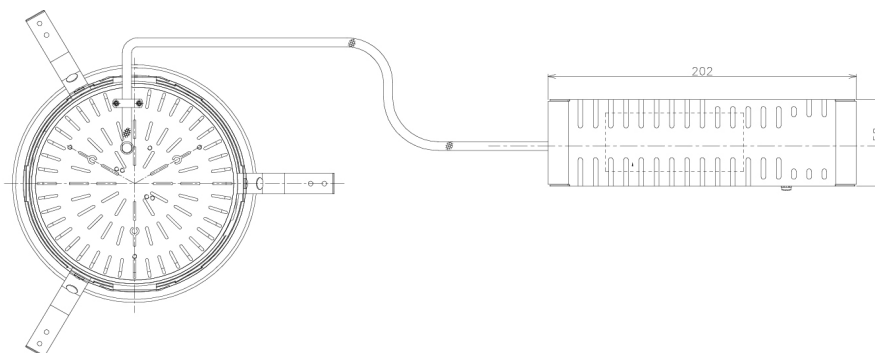

Item no. DD138-4540MB9027L

Series Name: Cledy spark (Shallow cone)  
(DD138L)

Installation	Recessed mount	
Type	High-efficiency	Fixed
	downlight Φ150	
Fixture wattage	41W	
Beam angle	44deg	
Color Temp.	2700K	
CRI	Ra>90	
Luminous	4804 lm	
Body	Die-cast aluminum alloy	
Body finish	N/A	
Trim finish	Black	
Reflector finish	Mirror	
IP Rate	IP20	
Light source	COB module	
Input Voltage	AC220~240V	
Dimming Type	Non-Dimmable	
Certificate	CE,CCC	
Cut Hole	150	

Height (Weight)	
48.5W	125 (1.4kg)
41.0W	106 (1.2kg)
28.0W	106 (1.2kg)
23.0W	76 (0.9kg)
20.0W	76 (0.9kg)