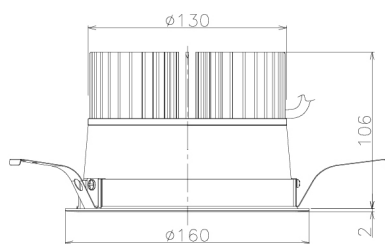

Item no. DD138-4540MB9027L

Series Name: Cledy spark (Shallow cone)  
(DD138L)

Installation	Recessed mount	
Type	High-efficiency	Fixed
	downlight Φ150	
Fixture wattage	41W	
Beam angle	44deg	
Color Temp.	2700K	
CRI	Ra>90	
Luminous	4804 lm	
Body	Die-cast aluminum alloy	
Body finish	N/A	
Trim finish	Black	
Reflector finish	Mirror	
IP Rate	IP20	
Light source	COB module	
Input Voltage	AC220~240V	
Dimming Type	Non-Dimmable	
Certificate	CE,CCC	
Cut Hole	150	

Height (Weight)	
48.5W	125 (1.4kg)
41.0W	106 (1.2kg)
28.0W	106 (1.2kg)
23.0W	76 (0.9kg)
20.0W	76 (0.9kg)