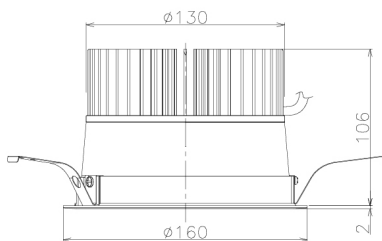

Item no. DD138-4560MB9027L

Series Name: Cledy spark (Shallow cone)
(DD138L)

Installation	Recessed mount	
Type	High-efficiency downlight Φ 150	Fixed
Fixture wattage	41W	
Beam angle	74deg	
Color Temp.	2700K	
CRI	Ra>90	
Luminous	5094 lm	
Body	Die-cast aluminum alloy	
Body finish	N/A	
Trim finish	Black	
Reflector finish	Mirror	
IP Rate	IP20	
Light source	COB module	
Input Voltage	AC220~240V	
Dimming Type	Non-Dimmable	
Certificate	CE,CCC	
Cut Hole	150	

Height (Weight)	
48.5W	125 (1.4kg)
41.0W	106 (1.2kg)
28.0W	106 (1.2kg)
23.0W	76 (0.9kg)
20.0W	76 (0.9kg)