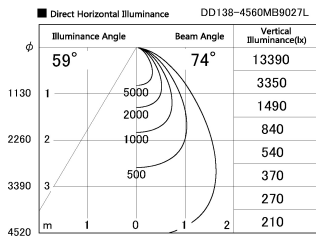

Item no. DD138-4560MB9027L

Series Name: Cledy spark (Shallow cone)
(DD138L)

Installation	Recessed mount	
Type	High-efficiency downlight Φ 150	Fixed
Fixture wattage	41W	
Beam angle	74deg	
Color Temp.	2700K	
CRI	Ra>90	
Luminous	5094 lm	
Body	Die-cast aluminum alloy	
Body finish	N/A	
Trim finish	Black	
Reflector finish	Mirror	
IP Rate	IP20	
Light source	COB module	
Input Voltage	AC220~240V	
Dimming Type	Non-Dimmable	
Certificate	CE,CCC	
Cut Hole	150	

Height (Weight)	
48.5W	125 (1.4kg)
41.0W	106 (1.2kg)
28.0W	106 (1.2kg)
23.0W	76 (0.9kg)
20.0W	76 (0.9kg)