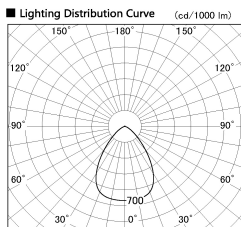

Item no. DD138-4560MB9027L

Series Name: Cledy spark (Shallow cone)
(DD138L)

Installation	Recessed mount	
Type	High-efficiency downlight Φ 150	Fixed
Fixture wattage	41W	
Beam angle	74deg	
Color Temp.	2700K	
CRI	Ra>90	
Luminous	5094 lm	
Body	Die-cast aluminum alloy	
Body finish	N/A	
Trim finish	Black	
Reflector finish	Mirror	
IP Rate	IP20	
Light source	COB module	
Input Voltage	AC220~240V	
Dimming Type	Non-Dimmable	
Certificate	CE,CCC	
Cut Hole	150	

Height (Weight)	
48.5W	125 (1.4kg)
41.0W	106 (1.2kg)
28.0W	106 (1.2kg)
23.0W	76 (0.9kg)
20.0W	76 (0.9kg)