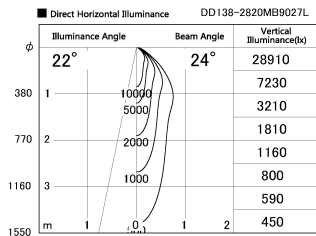

Item no. DD138-2820MB9027L

Series Name: Cledy spark (Shallow cone)
(DD138L)

Installation	Recessed mount	
Type	High-efficiency downlight Φ150	Fixed
Fixture wattage	28W	
Beam angle	24deg	
Color Temp.	2700K	
CRI	Ra>90	
Luminous	3346 lm	
Body	Die-cast aluminum alloy	
Body finish	N/A	
Trim finish	Black	
Reflector finish	Mirror	
IP Rate	IP20	
Light source	COB module	
Input Voltage	AC220~240V	
Dimming Type	Non-Dimmable	
Certificate	CE,CCC	
Cut Hole	150	

Height (Weight)	
48.5W	125 (1.4kg)
41.0W	106 (1.2kg)
28.0W	106 (1.2kg)
23.0W	76 (0.9kg)
20.0W	76 (0.9kg)