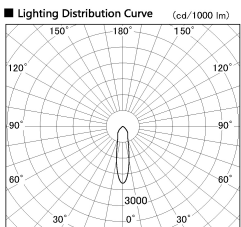

Item no. DD138-2820MB9027L

Series Name: Cledy spark (Shallow cone)
(DD138L)

Installation	Recessed mount	
Type	High-efficiency downlight Φ150	Fixed
Fixture wattage	28W	
Beam angle	24deg	
Color Temp.	2700K	
CRI	Ra>90	
Luminous	3346 lm	
Body	Die-cast aluminum alloy	
Body finish	N/A	
Trim finish	Black	
Reflector finish	Mirror	
IP Rate	IP20	
Light source	COB module	
Input Voltage	AC220~240V	
Dimming Type	Non-Dimmable	
Certificate	CE,CCC	
Cut Hole	150	

Height (Weight)	
48.5W	125 (1.4kg)
41.0W	106 (1.2kg)
28.0W	106 (1.2kg)
23.0W	76 (0.9kg)
20.0W	76 (0.9kg)