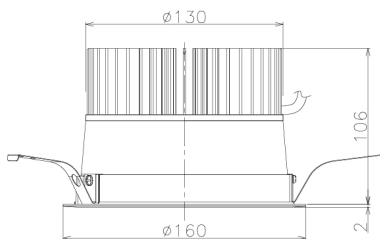

Item no. DD138-2820MB9027L

Series Name: Cledy spark (Shallow cone)
(DD138L)

Installation	Recessed mount	
Type	High-efficiency downlight Φ150	Fixed
Fixture wattage	28W	
Beam angle	24deg	
Color Temp.	2700K	
CRI	Ra>90	
Luminous	3346 lm	
Body	Die-cast aluminum alloy	
Body finish	N/A	
Trim finish	Black	
Reflector finish	Mirror	
IP Rate	IP20	
Light source	COB module	
Input Voltage	AC220~240V	
Dimming Type	Non-Dimmable	
Certificate	CE,CCC	
Cut Hole	150	

Height (Weight)	
48.5W	125 (1.4kg)
41.0W	106 (1.2kg)
28.0W	106 (1.2kg)
23.0W	76 (0.9kg)
20.0W	76 (0.9kg)