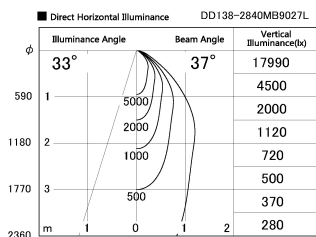

Item no. DD138-2840MB9027L

Series Name: Cledy spark (Shallow cone)
(DD138L)

Installation	Recessed mount	
Type	High-efficiency downlight Φ 150	Fixed
Fixture wattage	28W	
Beam angle	37deg	
Color Temp.	2700K	
CRI	Ra>90	
Luminous	3263 lm	
Body	Die-cast aluminum alloy	
Body finish	N/A	
Trim finish	Black	
Reflector finish	Mirror	
IP Rate	IP20	
Light source	COB module	
Input Voltage	AC220~240V	
Dimming Type	Non-Dimmable	
Certificate	CE,CCC	
Cut Hole	150	

Height (Weight)	
48.5W	125 (1.4kg)
41.0W	106 (1.2kg)
28.0W	106 (1.2kg)
23.0W	76 (0.9kg)
20.0W	76 (0.9kg)