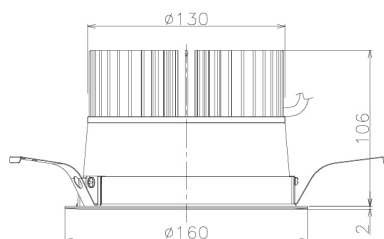

Item no. DD138-2840MB9027L

Series Name: Cledy spark (Shallow cone)
(DD138L)

Installation	Recessed mount	
Type	High-efficiency downlight Φ 150	Fixed
Fixture wattage	28W	
Beam angle	37deg	
Color Temp.	2700K	
CRI	Ra>90	
Luminous	3263 lm	
Body	Die-cast aluminum alloy	
Body finish	N/A	
Trim finish	Black	
Reflector finish	Mirror	
IP Rate	IP20	
Light source	COB module	
Input Voltage	AC220~240V	
Dimming Type	Non-Dimmable	
Certificate	CE,CCC	
Cut Hole	150	

Height (Weight)	
48.5W	125 (1.4kg)
41.0W	106 (1.2kg)
28.0W	106 (1.2kg)
23.0W	76 (0.9kg)
20.0W	76 (0.9kg)