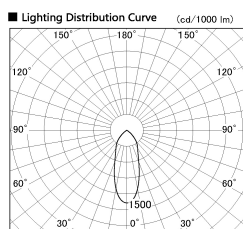

Item no. DD138-2840MB9027L

Series Name: Cledy spark (Shallow cone)
(DD138L)

Installation	Recessed mount	
Type	High-efficiency downlight Φ 150	Fixed
Fixture wattage	28W	
Beam angle	37deg	
Color Temp.	2700K	
CRI	Ra>90	
Luminous	3263 lm	
Body	Die-cast aluminum alloy	
Body finish	N/A	
Trim finish	Black	
Reflector finish	Mirror	
IP Rate	IP20	
Light source	COB module	
Input Voltage	AC220~240V	
Dimming Type	Non-Dimmable	
Certificate	CE,CCC	
Cut Hole	150	

Height (Weight)	
48.5W	125 (1.4kg)
41.0W	106 (1.2kg)
28.0W	106 (1.2kg)
23.0W	76 (0.9kg)
20.0W	76 (0.9kg)