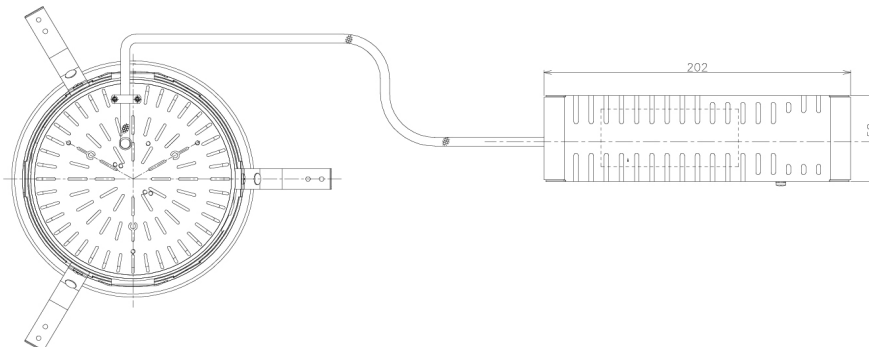

Item no. DD138-2860MB9027L

Series Name: Cledy spark (Shallow cone)
(DD138L)

Installation	Recessed mount	
Type	High-efficiency downlight Φ 150	Fixed
Fixture wattage	28W	
Beam angle	83deg	
Color Temp.	2700K	
CRI	Ra>90	
Luminous	3264 lm	
Body	Die-cast aluminum alloy	
Body finish	N/A	
Trim finish	Black	
Reflector finish	Mirror	
IP Rate	IP20	
Light source	COB module	
Input Voltage	AC220~240V	
Dimming Type	Non-Dimmable	
Certificate	CE,CCC	
Cut Hole	150	

Height (Weight)	
48.5W	125 (1.4kg)
41.0W	106 (1.2kg)
28.0W	106 (1.2kg)
23.0W	76 (0.9kg)
20.0W	76 (0.9kg)