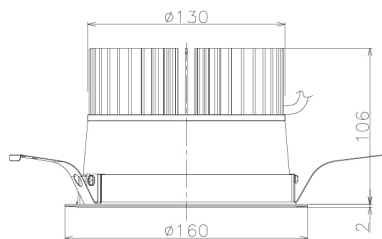

Item no. DD138-2860MB9027L

Series Name: Cledy spark (Shallow cone)
(DD138L)

Installation	Recessed mount	
Type	High-efficiency downlight Φ 150	Fixed
Fixture wattage	28W	
Beam angle	83deg	
Color Temp.	2700K	
CRI	Ra>90	
Luminous	3264 lm	
Body	Die-cast aluminum alloy	
Body finish	N/A	
Trim finish	Black	
Reflector finish	Mirror	
IP Rate	IP20	
Light source	COB module	
Input Voltage	AC220~240V	
Dimming Type	Non-Dimmable	
Certificate	CE,CCC	
Cut Hole	150	

Height (Weight)	
48.5W	125 (1.4kg)
41.0W	106 (1.2kg)
28.0W	106 (1.2kg)
23.0W	76 (0.9kg)
20.0W	76 (0.9kg)