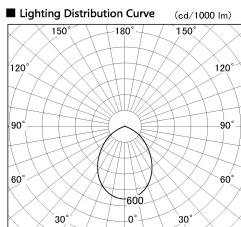

Item no. DD138-2860MB9027L

Series Name: Cledy spark (Shallow cone)
(DD138L)

Installation	Recessed mount	
Type	High-efficiency downlight Φ 150	Fixed
Fixture wattage	28W	
Beam angle	83deg	
Color Temp.	2700K	
CRI	Ra>90	
Luminous	3264 lm	
Body	Die-cast aluminum alloy	
Body finish	N/A	
Trim finish	Black	
Reflector finish	Mirror	
IP Rate	IP20	
Light source	COB module	
Input Voltage	AC220~240V	
Dimming Type	Non-Dimmable	
Certificate	CE,CCC	
Cut Hole	150	

Height (Weight)	
48.5W	125 (1.4kg)
41.0W	106 (1.2kg)
28.0W	106 (1.2kg)
23.0W	76 (0.9kg)
20.0W	76 (0.9kg)