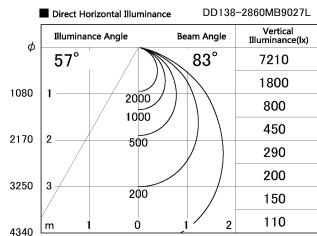

Item no. DD138-2860MB9027L

Series Name: Cledy spark (Shallow cone)
(DD138L)

Installation	Recessed mount	
Type	High-efficiency downlight Φ 150	Fixed
Fixture wattage	28W	
Beam angle	83deg	
Color Temp.	2700K	
CRI	Ra>90	
Luminous	3264 lm	
Body	Die-cast aluminum alloy	
Body finish	N/A	
Trim finish	Black	
Reflector finish	Mirror	
IP Rate	IP20	
Light source	COB module	
Input Voltage	AC220~240V	
Dimming Type	Non-Dimmable	
Certificate	CE,CCC	
Cut Hole	150	

Height (Weight)	
48.5W	125 (1.4kg)
41.0W	106 (1.2kg)
28.0W	106 (1.2kg)
23.0W	76 (0.9kg)
20.0W	76 (0.9kg)