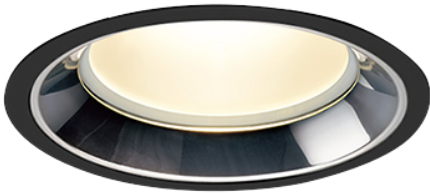

Item no. DD138-2860MB9027L

Series Name: Cledy spark (Shallow cone)
(DD138L)

Installation	Recessed mount	
Type	High-efficiency downlight Φ 150	Fixed
Fixture wattage	28W	
Beam angle	83deg	
Color Temp.	2700K	
CRI	Ra>90	
Luminous	3264 lm	
Body	Die-cast aluminum alloy	
Body finish	N/A	
Trim finish	Black	
Reflector finish	Mirror	
IP Rate	IP20	
Light source	COB module	
Input Voltage	AC220~240V	
Dimming Type	Non-Dimmable	
Certificate	CE,CCC	
Cut Hole	150	