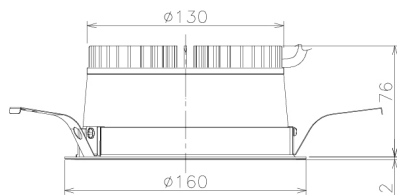

Item no. DD138-2540MB9027L

Series Name: Cledy spark (Shallow cone)
(DD138L)

Installation	Recessed mount	
Type	High-efficiency	Fixed
	downlight Φ150	
Fixture wattage	23W	
Beam angle	37deg	
Color Temp.	2700K	
CRI	Ra>90	
Luminous	2839 lm	
Body	Die-castaluminumalloy	
Body finish	N/A	
Trim finish	Black	
Reflector finish	Mirror	
IP Rate	IP20	
Light source	COB module	
Input Voltage	AC220~240V	
Dimming Type	Non-Dimmable	
Certificate	CE,CCC	
Cut Hole	150	

Height (Weight)	
48.5W	125 (1.4kg)
41.0W	106 (1.2kg)
28.0W	106 (1.2kg)
23.0W	76 (0.9kg)
20.0W	76 (0.9kg)