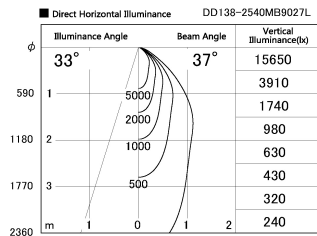

Item no. DD138-2540MB9027L

Series Name: Cledy spark (Shallow cone)
(DD138L)

Installation	Recessed mount	
Type	High-efficiency	Fixed
	downlight Φ150	
Fixture wattage	23W	
Beam angle	37deg	
Color Temp.	2700K	
CRI	Ra>90	
Luminous	2839 lm	
Body	Die-castaluminumalloy	
Body finish	N/A	
Trim finish	Black	
Reflector finish	Mirror	
IP Rate	IP20	
Light source	COB module	
Input Voltage	AC220~240V	
Dimming Type	Non-Dimmable	
Certificate	CE,CCC	
Cut Hole	150	

Height (Weight)	
48.5W	125 (1.4kg)
41.0W	106 (1.2kg)
28.0W	106 (1.2kg)
23.0W	76 (0.9kg)
20.0W	76 (0.9kg)