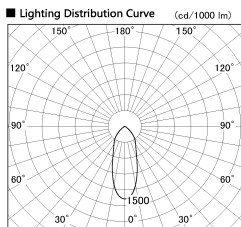

Item no. DD138-2540MB9027L

Series Name: Cledy spark (Shallow cone)
(DD138L)

Installation	Recessed mount	
Type	High-efficiency	Fixed
	downlight Φ150	
Fixture wattage	23W	
Beam angle	37deg	
Color Temp.	2700K	
CRI	Ra>90	
Luminous	2839 lm	
Body	Die-castaluminumalloy	
Body finish	N/A	
Trim finish	Black	
Reflector finish	Mirror	
IP Rate	IP20	
Light source	COB module	
Input Voltage	AC220~240V	
Dimming Type	Non-Dimmable	
Certificate	CE,CCC	
Cut Hole	150	

Height (Weight)	
48.5W	125 (1.4kg)
41.0W	106 (1.2kg)
28.0W	106 (1.2kg)
23.0W	76 (0.9kg)
20.0W	76 (0.9kg)