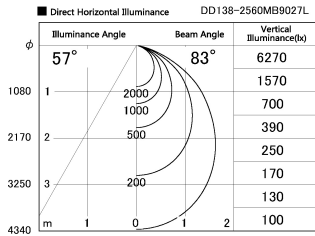

Item no. DD138-2560MB9027L

Series Name: Cledy spark (Shallow cone)  
(DD138L)

Installation	Recessed mount	
Type	High-efficiency downlight Φ150	Fixed
Fixture wattage	23W	
Beam angle	83deg	
Color Temp.	2700K	
CRI	Ra>90	
Luminous	2840 lm	
Body	Die-cast aluminum alloy	
Body finish	N/A	
Trim finish	Black	
Reflector finish	Mirror	
IP Rate	IP20	
Light source	COB module	
Input Voltage	AC220~240V	
Dimming Type	Non-Dimmable	
Certificate	CE,CCC	
Cut Hole	150	

Height (Weight)	
48.5W	125 (1.4kg)
41.0W	106 (1.2kg)
28.0W	106 (1.2kg)
23.0W	76 (0.9kg)
20.0W	76 (0.9kg)