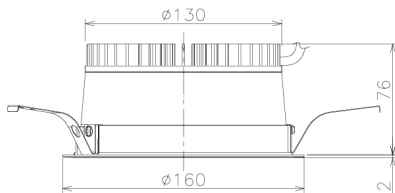

Item no. DD138-2560MB9027L

Series Name: Cledy spark (Shallow cone)  
(DD138L)

Installation	Recessed mount	
Type	High-efficiency downlight Φ150	Fixed
Fixture wattage	23W	
Beam angle	83deg	
Color Temp.	2700K	
CRI	Ra>90	
Luminous	2840 lm	
Body	Die-cast aluminum alloy	
Body finish	N/A	
Trim finish	Black	
Reflector finish	Mirror	
IP Rate	IP20	
Light source	COB module	
Input Voltage	AC220~240V	
Dimming Type	Non-Dimmable	
Certificate	CE,CCC	
Cut Hole	150	

Height (Weight)	
48.5W	125 (1.4kg)
41.0W	106 (1.2kg)
28.0W	106 (1.2kg)
23.0W	76 (0.9kg)
20.0W	76 (0.9kg)