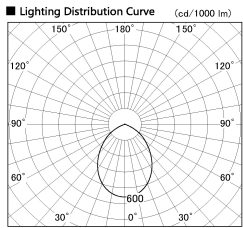

Item no. DD138-2560MB9027L

Series Name: Cledy spark (Shallow cone)  
(DD138L)

Installation	Recessed mount	
Type	High-efficiency downlight Φ150	Fixed
Fixture wattage	23W	
Beam angle	83deg	
Color Temp.	2700K	
CRI	Ra>90	
Luminous	2840 lm	
Body	Die-cast aluminum alloy	
Body finish	N/A	
Trim finish	Black	
Reflector finish	Mirror	
IP Rate	IP20	
Light source	COB module	
Input Voltage	AC220~240V	
Dimming Type	Non-Dimmable	
Certificate	CE,CCC	
Cut Hole	150	

Height (Weight)	
48.5W	125 (1.4kg)
41.0W	106 (1.2kg)
28.0W	106 (1.2kg)
23.0W	76 (0.9kg)
20.0W	76 (0.9kg)