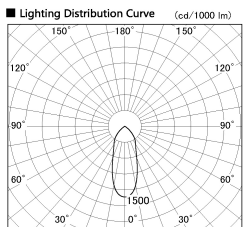

Item no. DD138-2040MB9027L

Series Name: Cledy spark (Shallow cone)
(DD138L)

Installation	Recessed mount	
Type	High-efficiency	Fixed
	downlight $\Phi 150$	
Fixture wattage	20W	
Beam angle	38deg	
Color Temp.	2700K	
CRI	Ra>90	
Luminous	2079 lm	
Body	Die-cast aluminum alloy	
Body finish	N/A	
Trim finish	Black	
Reflector finish	Mirror	
IP Rate	IP20	
Light source	COB module	
Input Voltage	AC220~240V	
Dimming Type	Non-Dimmable	
Certificate	CE,CCC	
Cut Hole	150	

Height (Weight)	
48.5W	125 (1.4kg)
41.0W	106 (1.2kg)
28.0W	106 (1.2kg)
23.0W	76 (0.9kg)
20.0W	76 (0.9kg)