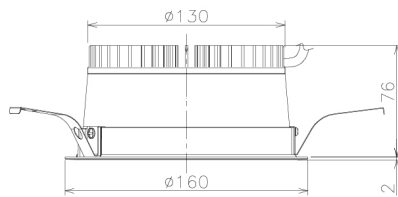

Item no. DD138-2040MB9027L

Series Name: Cledy spark (Shallow cone)
(DD138L)

Installation	Recessed mount	
Type	High-efficiency	Fixed
	downlight $\Phi 150$	
Fixture wattage	20W	
Beam angle	38deg	
Color Temp.	2700K	
CRI	Ra>90	
Luminous	2079 lm	
Body	Die-cast aluminum alloy	
Body finish	N/A	
Trim finish	Black	
Reflector finish	Mirror	
IP Rate	IP20	
Light source	COB module	
Input Voltage	AC220~240V	
Dimming Type	Non-Dimmable	
Certificate	CE,CCC	
Cut Hole	150	

Height (Weight)	
48.5W	125 (1.4kg)
41.0W	106 (1.2kg)
28.0W	106 (1.2kg)
23.0W	76 (0.9kg)
20.0W	76 (0.9kg)