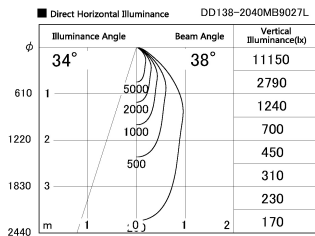

Item no. DD138-2040MB9027L

Series Name: Cledy spark (Shallow cone)
(DD138L)

Installation	Recessed mount	
Type	High-efficiency	Fixed
	downlight $\Phi 150$	
Fixture wattage	20W	
Beam angle	38deg	
Color Temp.	2700K	
CRI	Ra>90	
Luminous	2079 lm	
Body	Die-cast aluminum alloy	
Body finish	N/A	
Trim finish	Black	
Reflector finish	Mirror	
IP Rate	IP20	
Light source	COB module	
Input Voltage	AC220~240V	
Dimming Type	Non-Dimmable	
Certificate	CE,CCC	
Cut Hole	150	

Height (Weight)	
48.5W	125 (1.4kg)
41.0W	106 (1.2kg)
28.0W	106 (1.2kg)
23.0W	76 (0.9kg)
20.0W	76 (0.9kg)