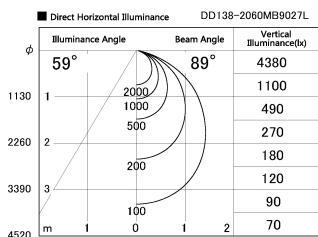

Item no. DD138-2060MB9027L

Series Name: Cledy spark (Shallow cone)  
(DD138L)

Installation	Recessed mount	
Type	High-efficiency downlight $\Phi$ 150	Fixed
Fixture wattage	20W	
Beam angle	89deg	
Color Temp.	2700K	
CRI	Ra>90	
Luminous	2217 lm	
Body	Die-cast aluminum alloy	
Body finish	N/A	
Trim finish	Black	
Reflector finish	Mirror	
IP Rate	IP20	
Light source	COB module	
Input Voltage	AC220~240V	
Dimming Type	Non-Dimmable	
Certificate	CE,CCC	
Cut Hole	150	

Height (Weight)	
48.5W	125 (1.4kg)
41.0W	106 (1.2kg)
28.0W	106 (1.2kg)
23.0W	76 (0.9kg)
20.0W	76 (0.9kg)