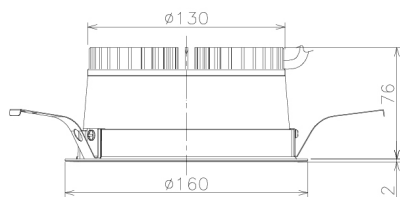

Item no. DD138-2060MB9027L

Series Name: Cledy spark (Shallow cone)  
(DD138L)

Installation	Recessed mount	
Type	High-efficiency downlight $\Phi$ 150	Fixed
Fixture wattage	20W	
Beam angle	89deg	
Color Temp.	2700K	
CRI	Ra>90	
Luminous	2217 lm	
Body	Die-cast aluminum alloy	
Body finish	N/A	
Trim finish	Black	
Reflector finish	Mirror	
IP Rate	IP20	
Light source	COB module	
Input Voltage	AC220~240V	
Dimming Type	Non-Dimmable	
Certificate	CE,CCC	
Cut Hole	150	

Height (Weight)	
48.5W	125 (1.4kg)
41.0W	106 (1.2kg)
28.0W	106 (1.2kg)
23.0W	76 (0.9kg)
20.0W	76 (0.9kg)