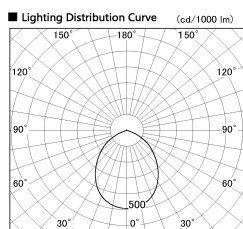

Item no. DD138-2060MB9027L

Series Name: Cledy spark (Shallow cone)  
(DD138L)

Installation	Recessed mount	
Type	High-efficiency downlight $\Phi$ 150	Fixed
Fixture wattage	20W	
Beam angle	89deg	
Color Temp.	2700K	
CRI	Ra>90	
Luminous	2217 lm	
Body	Die-cast aluminum alloy	
Body finish	N/A	
Trim finish	Black	
Reflector finish	Mirror	
IP Rate	IP20	
Light source	COB module	
Input Voltage	AC220~240V	
Dimming Type	Non-Dimmable	
Certificate	CE,CCC	
Cut Hole	150	

Height (Weight)	
48.5W	125 (1.4kg)
41.0W	106 (1.2kg)
28.0W	106 (1.2kg)
23.0W	76 (0.9kg)
20.0W	76 (0.9kg)