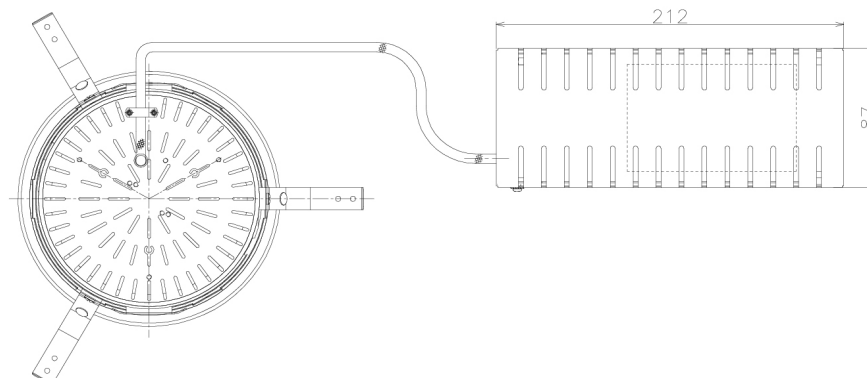

Item no. DD138-5040MB9030L

Series Name: Cledy spark (Shallow cone)
(DD138L)

| | | |
|------------------|-------------------------|-------|
| Installation | Recessed mount | |
| Type | High-efficiency | Fixed |
| | downlight Φ 150 | |
| Fixture wattage | 48.5W | |
| Beam angle | 46deg | |
| Color Temp. | 3000K | |
| CRI | Ra>90 | |
| Luminous | 6506 lm | |
| Body | Die-cast aluminum alloy | |
| Body finish | N/A | |
| Trim finish | Black | |
| Reflector finish | Mirror | |
| IP Rate | IP20 | |
| Light source | COB module | |
| Input Voltage | AC220~240V | |
| Dimming Type | Non-Dimmable | |
| Certificate | CE,CCC | |
| Cut Hole | 150 | |

| Height (Weight) | |
|-----------------|-------------|
| 48.5W | 125 (1.4kg) |
| 41.0W | 106 (1.2kg) |
| 28.0W | 106 (1.2kg) |
| 23.0W | 76 (0.9kg) |
| 20.0W | 76 (0.9kg) |