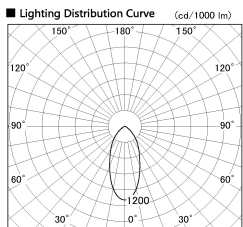

Item no. DD138-5040MB9030L

Series Name: Cledy spark (Shallow cone)
(DD138L)

| | | |
|------------------|-------------------------|-------|
| Installation | Recessed mount | |
| Type | High-efficiency | Fixed |
| | downlight Φ 150 | |
| Fixture wattage | 48.5W | |
| Beam angle | 46deg | |
| Color Temp. | 3000K | |
| CRI | Ra>90 | |
| Luminous | 6506 lm | |
| Body | Die-cast aluminum alloy | |
| Body finish | N/A | |
| Trim finish | Black | |
| Reflector finish | Mirror | |
| IP Rate | IP20 | |
| Light source | COB module | |
| Input Voltage | AC220~240V | |
| Dimming Type | Non-Dimmable | |
| Certificate | CE,CCC | |
| Cut Hole | 150 | |

| Height (Weight) | |
|-----------------|-------------|
| 48.5W | 125 (1.4kg) |
| 41.0W | 106 (1.2kg) |
| 28.0W | 106 (1.2kg) |
| 23.0W | 76 (0.9kg) |
| 20.0W | 76 (0.9kg) |