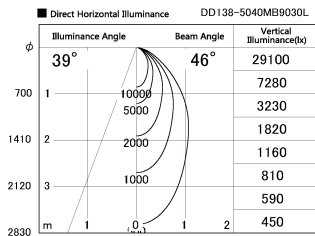

Item no. DD138-5040MB9030L

Series Name: Cledy spark (Shallow cone)
(DD138L)

| | | |
|------------------|-------------------------|-------|
| Installation | Recessed mount | |
| Type | High-efficiency | Fixed |
| | downlight Φ 150 | |
| Fixture wattage | 48.5W | |
| Beam angle | 46deg | |
| Color Temp. | 3000K | |
| CRI | Ra>90 | |
| Luminous | 6506 lm | |
| Body | Die-cast aluminum alloy | |
| Body finish | N/A | |
| Trim finish | Black | |
| Reflector finish | Mirror | |
| IP Rate | IP20 | |
| Light source | COB module | |
| Input Voltage | AC220~240V | |
| Dimming Type | Non-Dimmable | |
| Certificate | CE,CCC | |
| Cut Hole | 150 | |

| Height (Weight) | |
|-----------------|-------------|
| 48.5W | 125 (1.4kg) |
| 41.0W | 106 (1.2kg) |
| 28.0W | 106 (1.2kg) |
| 23.0W | 76 (0.9kg) |
| 20.0W | 76 (0.9kg) |