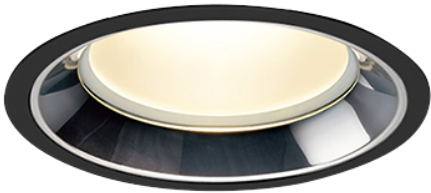

Item no. DD138-5040MB9030L

Series Name: Cledy spark (Shallow cone)
(DD138L)

| | | |
|------------------|-------------------------|-------|
| Installation | Recessed mount | |
| Type | High-efficiency | Fixed |
| | downlight Φ 150 | |
| Fixture wattage | 48.5W | |
| Beam angle | 46deg | |
| Color Temp. | 3000K | |
| CRI | Ra>90 | |
| Luminous | 6506 lm | |
| Body | Die-cast aluminum alloy | |
| Body finish | N/A | |
| Trim finish | Black | |
| Reflector finish | Mirror | |
| IP Rate | IP20 | |
| Light source | COB module | |
| Input Voltage | AC220~240V | |
| Dimming Type | Non-Dimmable | |
| Certificate | CE,CCC | |
| Cut Hole | 150 | |