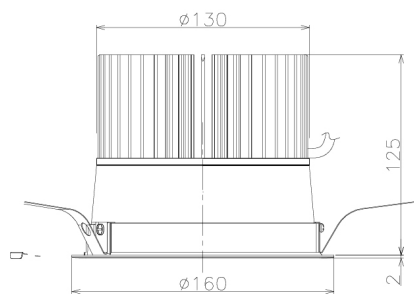

Item no. DD138-5040MB9030L

Series Name: Cledy spark (Shallow cone)
(DD138L)

| | | |
|------------------|-------------------------|-------|
| Installation | Recessed mount | |
| Type | High-efficiency | Fixed |
| | downlight Φ 150 | |
| Fixture wattage | 48.5W | |
| Beam angle | 46deg | |
| Color Temp. | 3000K | |
| CRI | Ra>90 | |
| Luminous | 6506 lm | |
| Body | Die-cast aluminum alloy | |
| Body finish | N/A | |
| Trim finish | Black | |
| Reflector finish | Mirror | |
| IP Rate | IP20 | |
| Light source | COB module | |
| Input Voltage | AC220~240V | |
| Dimming Type | Non-Dimmable | |
| Certificate | CE,CCC | |
| Cut Hole | 150 | |

| Height (Weight) | |
|-----------------|-------------|
| 48.5W | 125 (1.4kg) |
| 41.0W | 106 (1.2kg) |
| 28.0W | 106 (1.2kg) |
| 23.0W | 76 (0.9kg) |
| 20.0W | 76 (0.9kg) |