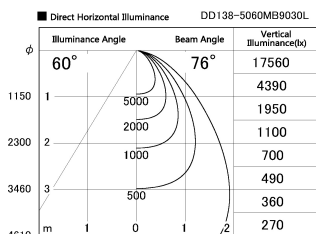

Item no. DD138-5060MB9030L

Series Name: Cledy spark (Shallow cone)
(DD138L)

Installation	Recessed mount	
Type	High-efficiency	Fixed
	downlight Φ 150	
Fixture wattage	48.5W	
Beam angle	76deg	
Color Temp.	3000K	
CRI	Ra>90	
Luminous	6980 lm	
Body	Die-cast aluminum alloy	
Body finish	N/A	
Trim finish	Black	
Reflector finish	Mirror	
IP Rate	IP20	
Light source	COB module	
Input Voltage	AC220~240V	
Dimming Type	Non-Dimmable	
Certificate	CE,CCC	
Cut Hole	150	

Height (Weight)	
48.5W	125 (1.4kg)
41.0W	106 (1.2kg)
28.0W	106 (1.2kg)
23.0W	76 (0.9kg)
20.0W	76 (0.9kg)