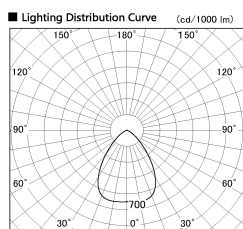

Item no. DD138-5060MB9030L

Series Name: Cledy spark (Shallow cone)
(DD138L)

Installation	Recessed mount	
Type	High-efficiency	Fixed
	downlight Φ 150	
Fixture wattage	48.5W	
Beam angle	76deg	
Color Temp.	3000K	
CRI	Ra>90	
Luminous	6980 lm	
Body	Die-cast aluminum alloy	
Body finish	N/A	
Trim finish	Black	
Reflector finish	Mirror	
IP Rate	IP20	
Light source	COB module	
Input Voltage	AC220~240V	
Dimming Type	Non-Dimmable	
Certificate	CE,CCC	
Cut Hole	150	

Height (Weight)	
48.5W	125 (1.4kg)
41.0W	106 (1.2kg)
28.0W	106 (1.2kg)
23.0W	76 (0.9kg)
20.0W	76 (0.9kg)