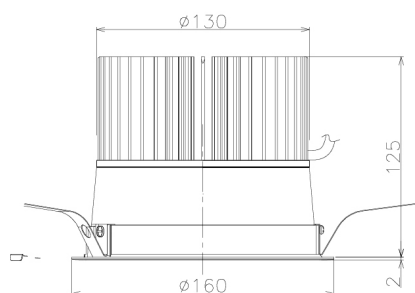

Item no. DD138-5060MB9030L

Series Name: Cledy spark (Shallow cone)
(DD138L)

Installation	Recessed mount	
Type	High-efficiency	Fixed
	downlight Φ 150	
Fixture wattage	48.5W	
Beam angle	76deg	
Color Temp.	3000K	
CRI	Ra>90	
Luminous	6980 lm	
Body	Die-cast aluminum alloy	
Body finish	N/A	
Trim finish	Black	
Reflector finish	Mirror	
IP Rate	IP20	
Light source	COB module	
Input Voltage	AC220~240V	
Dimming Type	Non-Dimmable	
Certificate	CE,CCC	
Cut Hole	150	

Height (Weight)	
48.5W	125 (1.4kg)
41.0W	106 (1.2kg)
28.0W	106 (1.2kg)
23.0W	76 (0.9kg)
20.0W	76 (0.9kg)