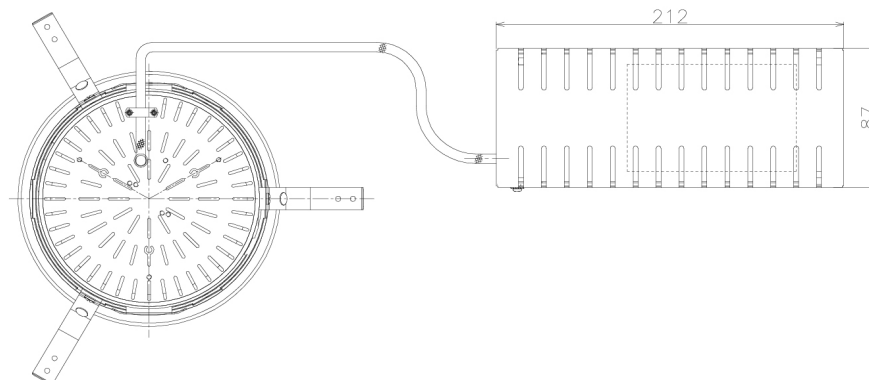

Item no. DD138-5060MB9030L

Series Name: Cledy spark (Shallow cone)
(DD138L)

Installation	Recessed mount	
Type	High-efficiency	Fixed
	downlight Φ 150	
Fixture wattage	48.5W	
Beam angle	76deg	
Color Temp.	3000K	
CRI	Ra>90	
Luminous	6980 lm	
Body	Die-cast aluminum alloy	
Body finish	N/A	
Trim finish	Black	
Reflector finish	Mirror	
IP Rate	IP20	
Light source	COB module	
Input Voltage	AC220~240V	
Dimming Type	Non-Dimmable	
Certificate	CE,CCC	
Cut Hole	150	

Height (Weight)	
48.5W	125 (1.4kg)
41.0W	106 (1.2kg)
28.0W	106 (1.2kg)
23.0W	76 (0.9kg)
20.0W	76 (0.9kg)